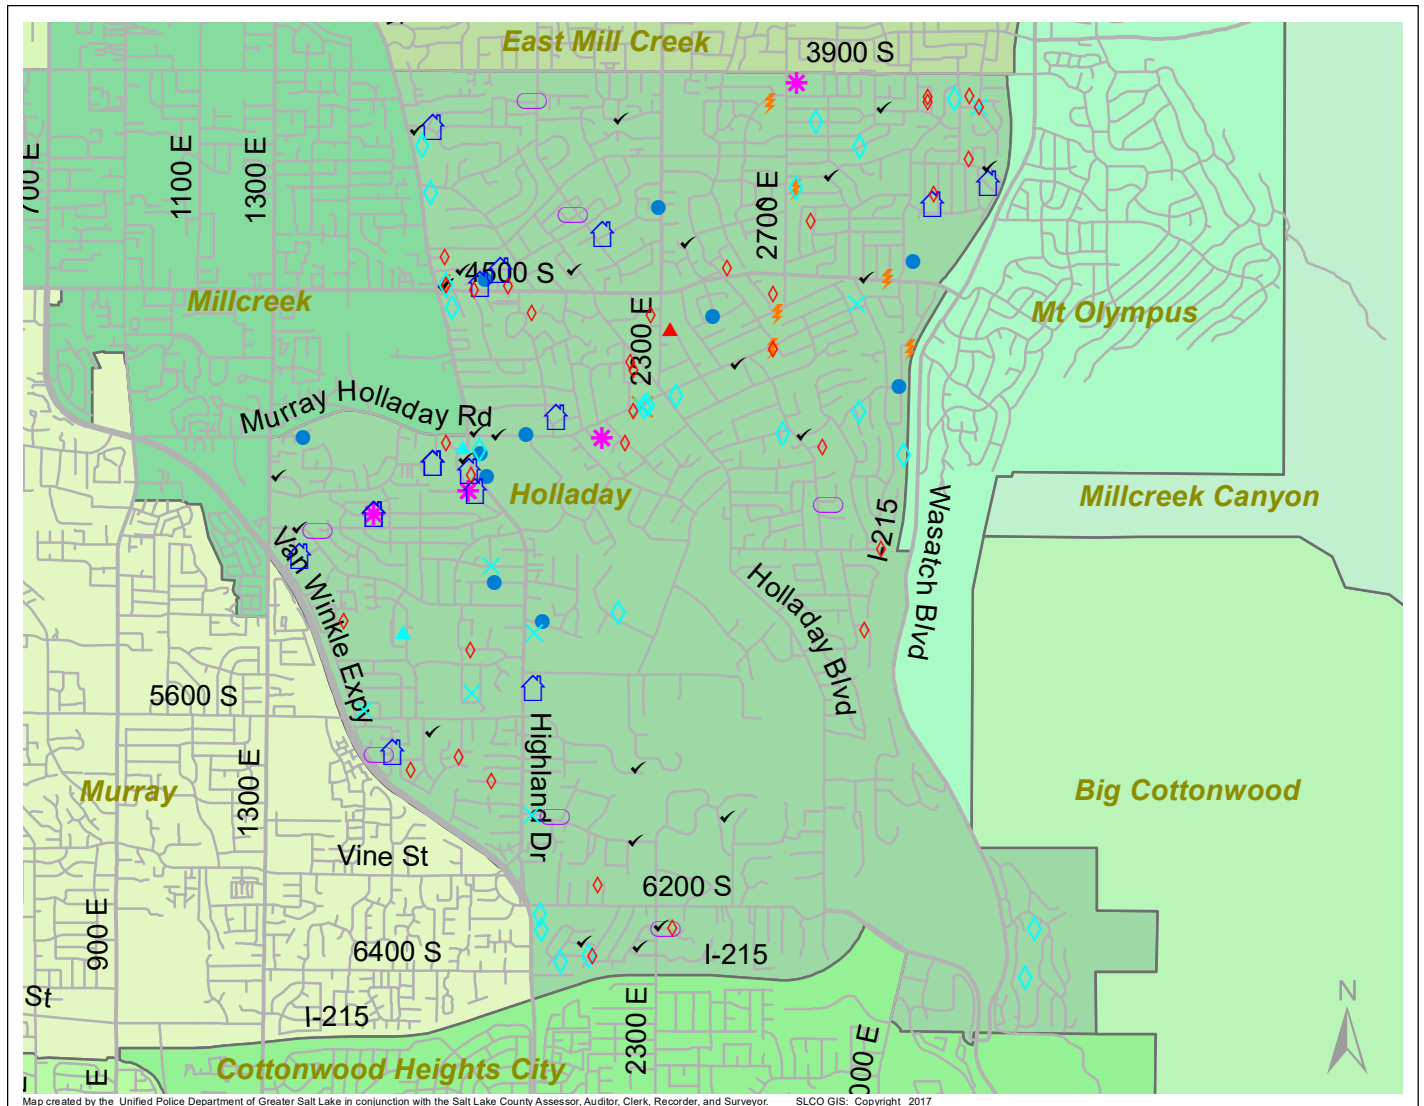

Case Report: Holladay

2017

Sep

UNIFIED POLICE
GREATER SALT LAKE

Total Number of Calls: 960
Total Number of Cases: 336
Total Number of Offenses: 370

SUMMARY OF GROUP A CRIMES	
Arson: 0	Domestic Violence: 18
Assaults: 5	Drive-By Shootings: 0
--Aggravated: 0	Drug Offenses: 9
--Simple: 5	Gang-related: 0
Auto Thefts: 9	Graffiti: 1
Burglary: 12	Hate Crimes: Unavailable
--Business: 4	Juvenile-related: Unavailable
--Residential: 8	Sex Crimes: 2
Homicide: 0	Suspicious Circumstances: 31
Sexual Assault: 1	Vandalism: 9
Robbery: 0	Weapon Violation: 0
Theft/Larceny: 24	Weapon/Force Involved: 10
Vehicle Burglary: 34	1 (Gun): 1
	2 (Knife): 0
	3 (Force Involved): 6
	5 (Unknown): 0
	6 (Rifle/Shotgun): 0

1. **LEGEND:**
2. Arson
   - Assault-Aggravated or Simple
   - Auto Theft
   - Burglary-Business or Residential
   - Domestic Violence
   - Drive-By Shooting
   - Drug-related Offense
   - Graffiti
   - Homicide
   - Sexual Assault
   - Robbery
   - Sex Offense
   - Suspicious Circumstance
   - Theft/Larceny
   - Vandalism
   - Vehicle Burglary
   - Weapon Violation