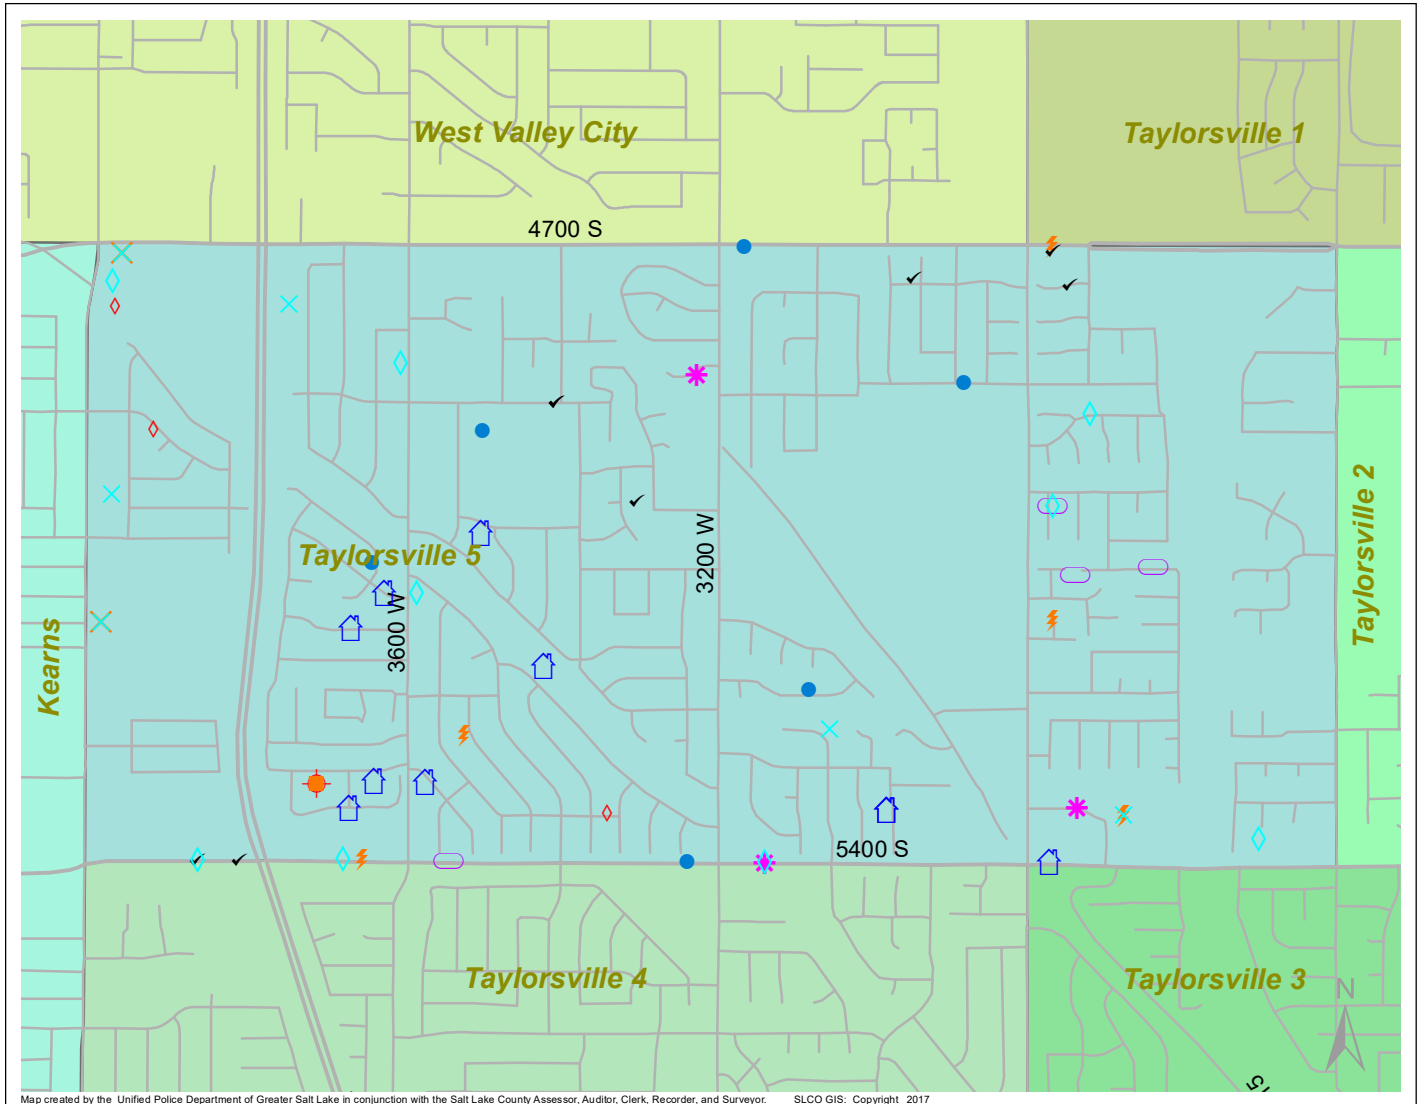

Case Report: Taylorsville 5

2017

Oct

UNIFIED POLICE
GREATER SALT LAKE

Total Number of Calls: 560
Total Number of Cases: 166
Total Number of Offenses: 198

SUMMARY OF GROUP A CRIMES	
Arson: 0	Domestic Violence: 10
Assaults: 3	Drive-By Shootings: 1
--Aggravated: 0	Drug Offenses: 9
--Simple: 3	Gang-related: 4
Auto Thefts: 7	Graffiti: 2
Burglary: 6	Hate Crimes: Unavailable
--Business: 2	Juvenile-related: Unavailable
--Residential: 4	Sex Crimes: 0
Homicide: 0	Suspicious Circumstances: 8
Sexual Assault: 0	Vandalism: 6
Robbery: 0	Weapon Violation: 3
Theft/Larceny: 9	Weapon/Force Involved: 8
Vehicle Burglary: 3	1 (Gun): 1
	2 (Knife): 0
	3 (Force Involved): 5
	5 (Unknown): 0
	6 (Rifle/Shotgun): 0

1. **LEGEND:**
2. Arson
   - Assault-Aggravated or Simple
   - Auto Theft
   - Burglary-Business or Residential
   - Domestic Violence
   - Drive-By Shooting
   - Drug-related Offense
   - Graffiti
   - Homicide
   - Sexual Assault
   - Robbery
   - Sex Offense
   - Suspicious Circumstance
   - Theft/Larceny
   - Vandalism
   - Vehicle Burglary
   - Weapon Violation