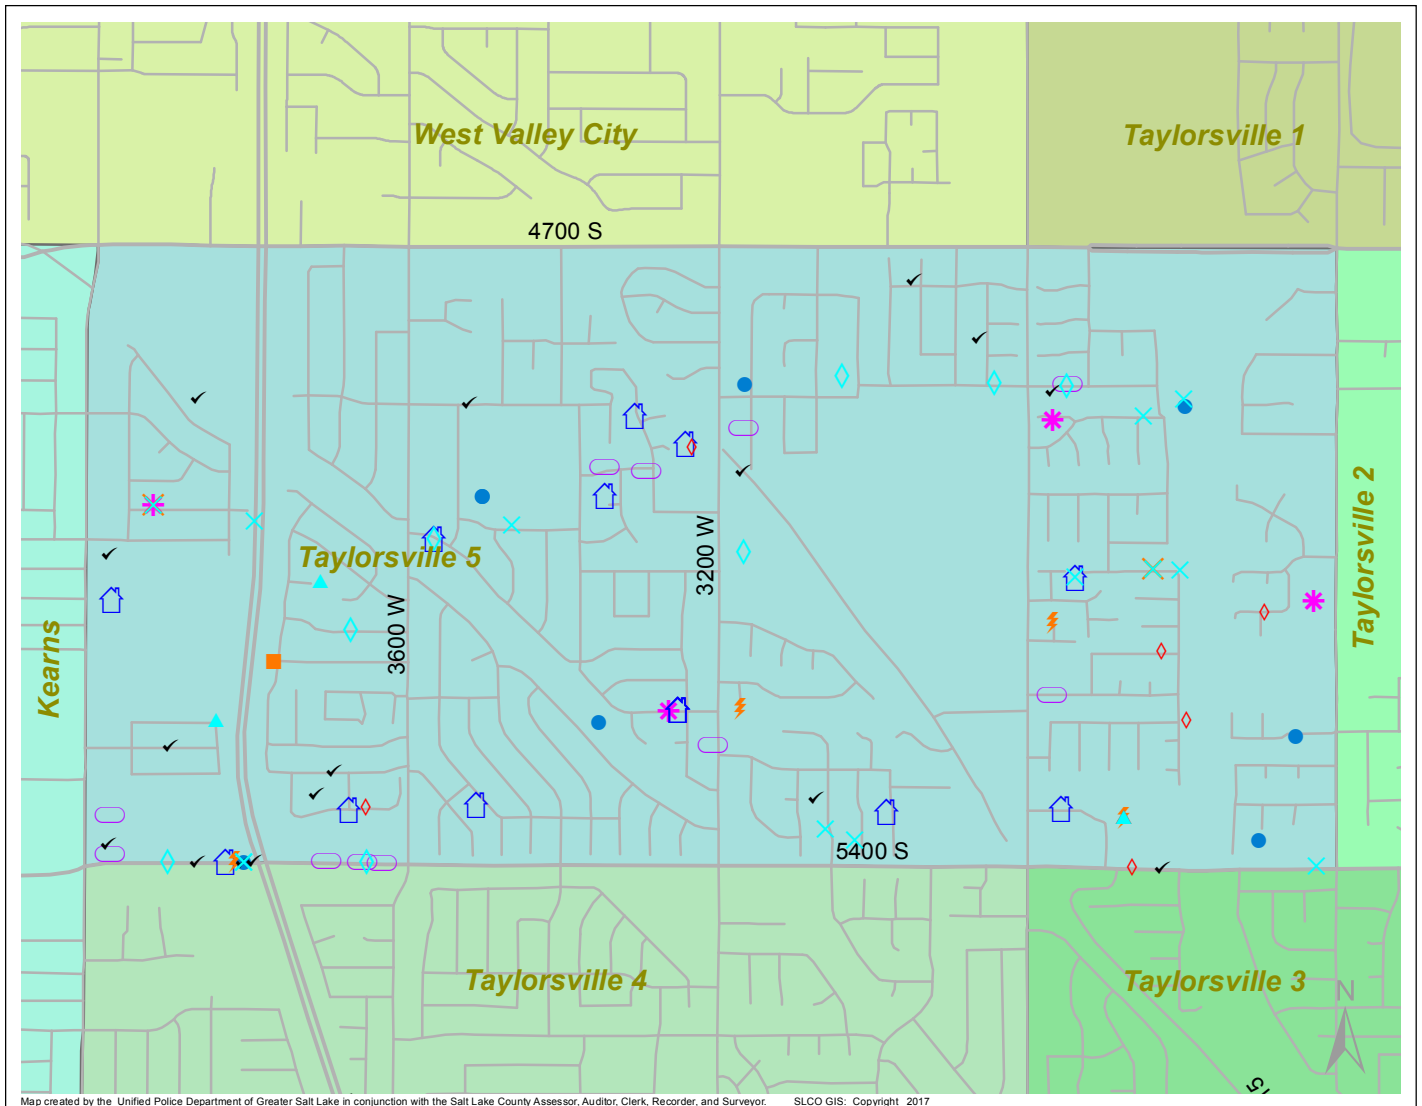

Case Report: Taylorsville 5

2017

Jun

**UNIFIED
POLICE**
GREATER SALT LAKE

Total Number of Calls: 762
Total Number of Cases: 226
Total Number of Offenses: 263

SUMMARY OF GROUP A CRIMES	
Arson: 0	Domestic Violence: 21
Assaults: 6	Drive-By Shootings: 0
--Aggravated: 1	Drug Offenses: 13
--Simple: 5	Gang-related: 1
Auto Thefts: 14	Graffiti: 2
Burglary: 8	Hate Crimes: Unavailable
--Business: 2	Juvenile-related: Unavailable
--Residential: 6	Sex Crimes: 3
Homicide: 0	Suspicious Circumstances: 16
Sexual Assault: 1	Vandalism: 15
Robbery: 0	Weapon Violation: 1
Theft/Larceny: 8	Weapon/Force Involved: 15
Vehicle Burglary: 6	1 (Gun): 1
	2 (Knife): 1
	3 (Force Involved): 6
	5 (Unknown): 0
	6 (Rifle/Shotgun): 0

1. **LEGEND:**
2. Arson
   - Assault-Aggravated or Simple
   - Auto Theft
   - Burglary-Business or Residential
   - Domestic Violence
   - Drive-By Shooting
   - Drug-related Offense
   - Graffiti
   - Homicide
   - Sexual Assault
   - Robbery
   - Sex Offense
   - Suspicious Circumstance
   - Theft/Larceny
   - Vandalism
   - Vehicle Burglary
   - Weapon Violation

7/5/2017