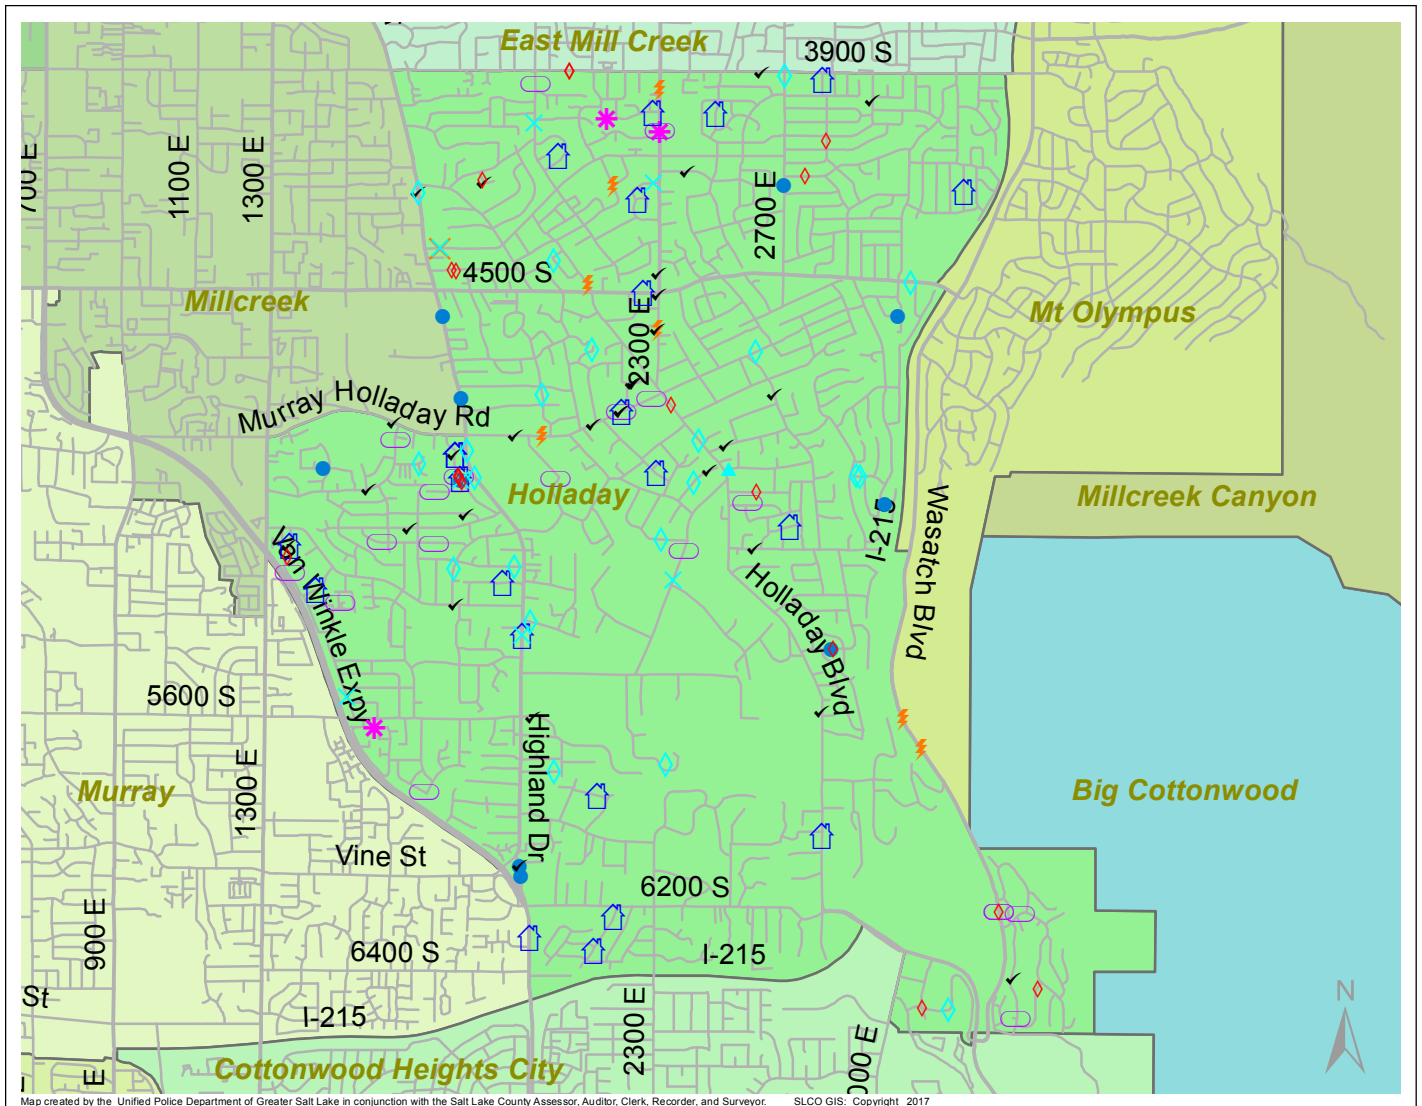

Case Report: Holladay

2017

Jan

UNIFIED POLICE
GREATER SALT LAKE

Total Number of Calls: 1059
Total Number of Cases: 347
Total Number of Offenses: 398

SUMMARY OF GROUP A CRIMES	
Arson: 0	Domestic Violence: 27
Assaults: 4	Drive-By Shootings: 0
--Aggravated: 1	Drug Offenses: 11
--Simple: 3	Gang-related: 0
Auto Thefts: 24	Graffiti: 2
Burglary: 11	Hate Crimes: Unavailable
--Business: 6	Juvenile-related: Unavailable
--Residential: 5	Sex Crimes: 1
Homicide: 0	Suspicious Circumstances: 31
Sexual Assault: 0	Vandalism: 10
Robbery: 0	Weapon Violation: 0
Theft/Larceny: 21	Weapon/Force Involved: 10
Vehicle Burglary: 19	1 (Gun): 0
	2 (Knife): 0
	3 (Force Involved): 6
	5 (Unknown): 0
	6 (Rifle/Shotgun): 0

1. **LEGEND:**
2. Arson
   - Assault-Aggravated or Simple
   - Auto Theft
   - Burglary-Business or Residential
   - Domestic Violence
   - Drive-By Shooting
   - Drug-related Offense
   - Graffiti
   - Homicide
   - Sexual Assault
   - Robbery
   - Sex Offense
   - Suspicious Circumstance
   - Theft/Larceny
   - Vandalism
   - Vehicle Burglary
   - Weapon Violation