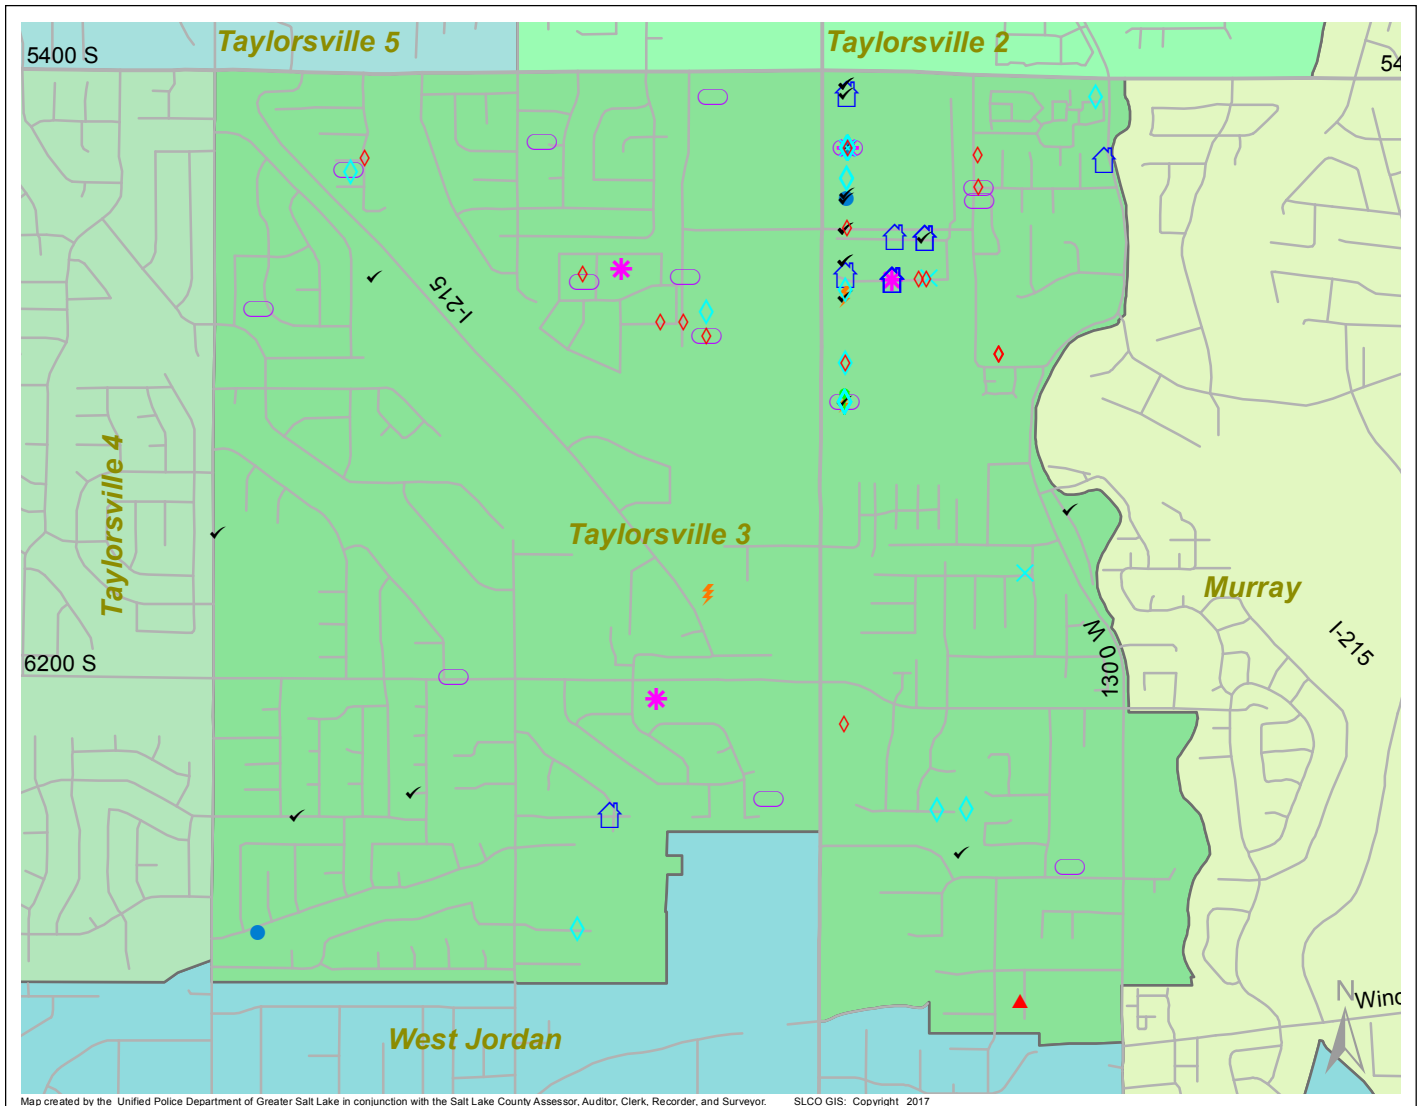

Case Report: Taylorsville 3

2017

Feb

**UNIFIED
POLICE**
GREATER SALT LAKE

Total Number of Calls: 558
Total Number of Cases: 211
Total Number of Offenses: 232

SUMMARY OF GROUP A CRIMES	
Arson: 0	Domestic Violence: 14
Assaults: 5	Drive-By Shootings: 0
--Aggravated: 0	Drug Offenses: 6
--Simple: 5	Gang-related: 0
Auto Thefts: 15	Graffiti: 0
Burglary: 4	Hate Crimes: Unavailable
--Business: 3	Juvenile-related: Unavailable
--Residential: 1	Sex Crimes: 0
Homicide: 0	Suspicious Circumstances: 20
Sexual Assault: 1	Vandalism: 5
Robbery: 1	Weapon Violation: 0
Theft/Larceny: 33	Weapon/Force Involved: 7
Vehicle Burglary: 16	1 (Gun): 0
	2 (Knife): 0
	3 (Force Involved): 4
	5 (Unknown): 0
	6 (Rifle/Shotgun): 0

1. **LEGEND:**
2. Arson
   - Assault-Aggravated or Simple
   - Auto Theft
   - Burglary-Business or Residential
   - Domestic Violence
   - Drive-By Shooting
   - Drug-related Offense
   - Graffiti
   - Homicide
   - Sexual Assault
   - Robbery
   - Sex Offense
   - Suspicious Circumstance
   - Theft/Larceny
   - Vandalism
   - Vehicle Burglary
   - Weapon Violation