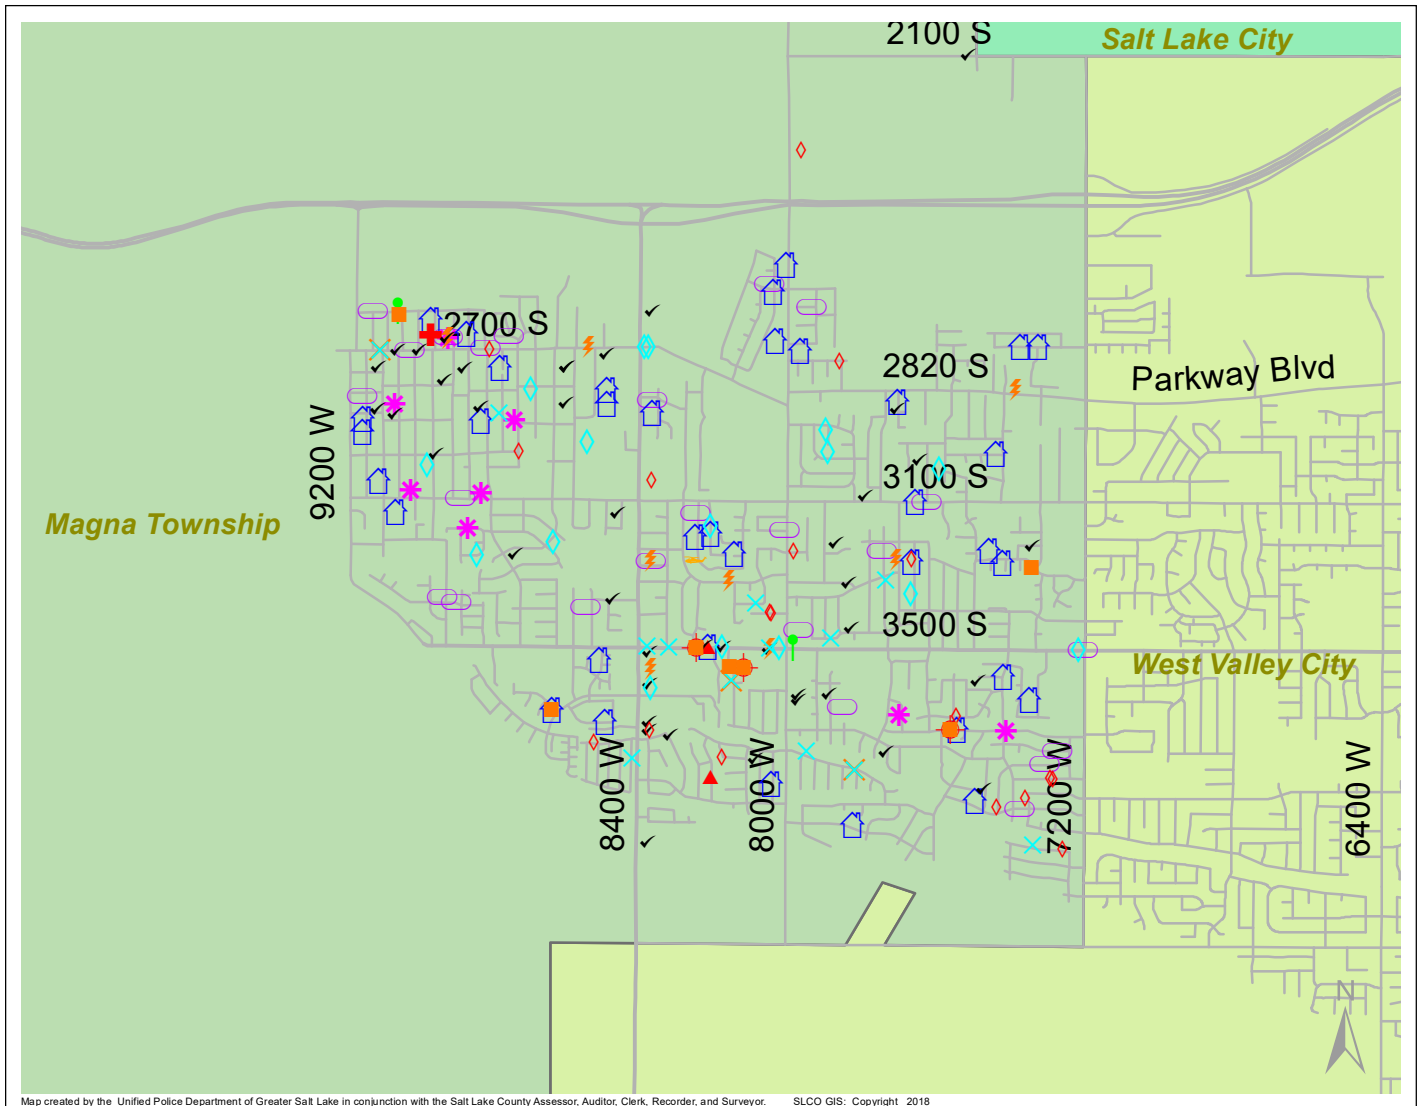

Case Report: Magna Township

2017

Dec

Total Number of Calls: 1314
Total Number of Cases: 445
Total Number of Offenses: 499

SUMMARY OF GROUP A CRIMES	
Arson: 2	Domestic Violence: 40
Assaults: 8	Drive-By Shootings: 3
--Aggravated: 0	Drug Offenses: 14
--Simple: 8	Gang-related: 7
Auto Thefts: 24	Graffiti: 6
Burglary: 0	Hate Crimes: Unavailable
--Business: 0	Juvenile-related: Unavailable
--Residential: 0	Sex Crimes: 0
Homicide: 1	Suspicious Circumstances: 44
Sexual Assault: 2	Vandalism: 18
Robbery: 2	Weapon Violation: 8
Theft/Larceny: 16	Weapon/Force Involved: 25
Vehicle Burglary: 18	1 (Gun): 6
	2 (Knife): 2
	3 (Force Involved): 6
	5 (Unknown): 0
	6 (Rifle/Shotgun): 0

1. **LEGEND:**
2. Arson
   - Assault-Aggravated or Simple
   - Auto Theft
   - Burglary-Business or Residential
   - Domestic Violence
   - Drive-By Shooting
   - Drug-related Offense
   - Graffiti
   - Homicide
   - Sexual Assault
   - Robbery
   - Sex Offense
   - Suspicious Circumstance
   - Theft/Larceny
   - Vandalism
   - Vehicle Burglary
   - Weapon Violation