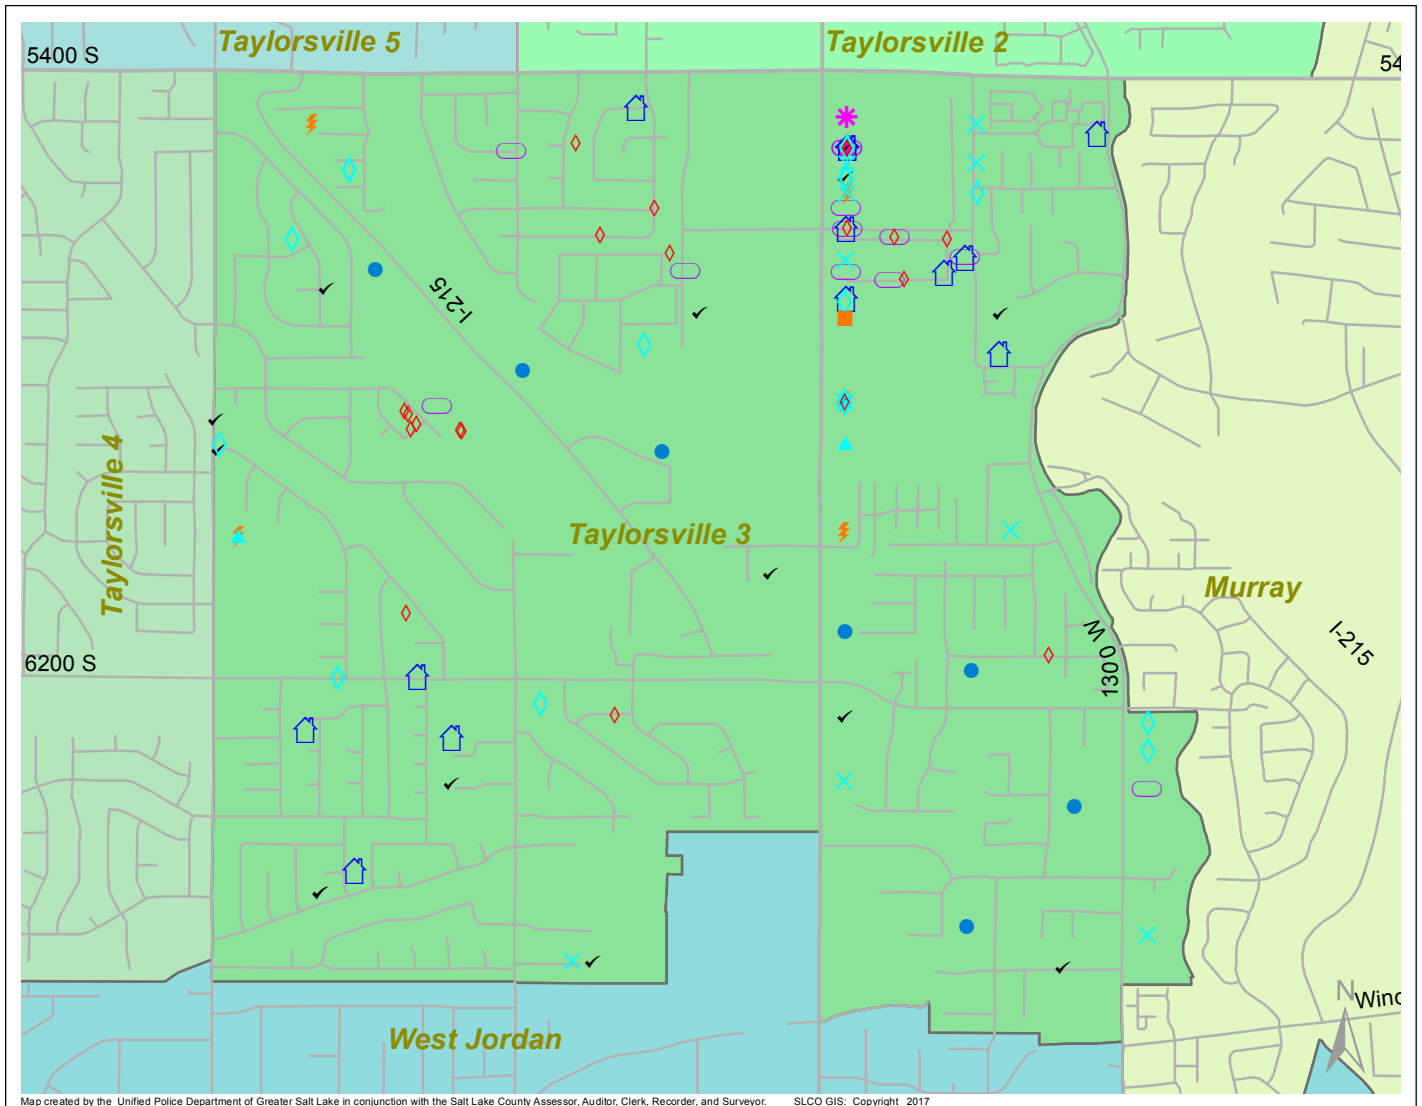

Case Report: Taylorsville 3

2017

Aug

UNIFIED POLICE
GREATER SALT LAKE

Total Number of Calls: 972
Total Number of Cases: 283
Total Number of Offenses: 312

SUMMARY OF GROUP A CRIMES	
Arson: 0	Domestic Violence: 15
Assaults: 5	Drive-By Shootings: 0
--Aggravated: 0	Drug Offenses: 10
--Simple: 5	Gang-related: 0
Auto Thefts: 12	Graffiti: 0
Burglary: 7	Hate Crimes: Unavailable
--Business: 0	Juvenile-related: Unavailable
--Residential: 7	Sex Crimes: 3
Homicide: 0	Suspicious Circumstances: 15
Sexual Assault: 0	Vandalism: 10
Robbery: 0	Weapon Violation: 3
Theft/Larceny: 31	Weapon/Force Involved: 14
Vehicle Burglary: 21	1 (Gun): 1
	2 (Knife): 1
	3 (Force Involved): 3
	5 (Unknown): 0
	6 (Rifle/Shotgun): 0

1. **LEGEND:**
2. Arson
   - Assault-Aggravated or Simple
   - Auto Theft
   - Burglary-Business or Residential
   - Domestic Violence
   - Drive-By Shooting
   - Drug-related Offense
   - Graffiti
   - Homicide
   - Sexual Assault
   - Robbery
   - Sex Offense
   - Suspicious Circumstance
   - Theft/Larceny
   - Vandalism
   - Vehicle Burglary
   - Weapon Violation