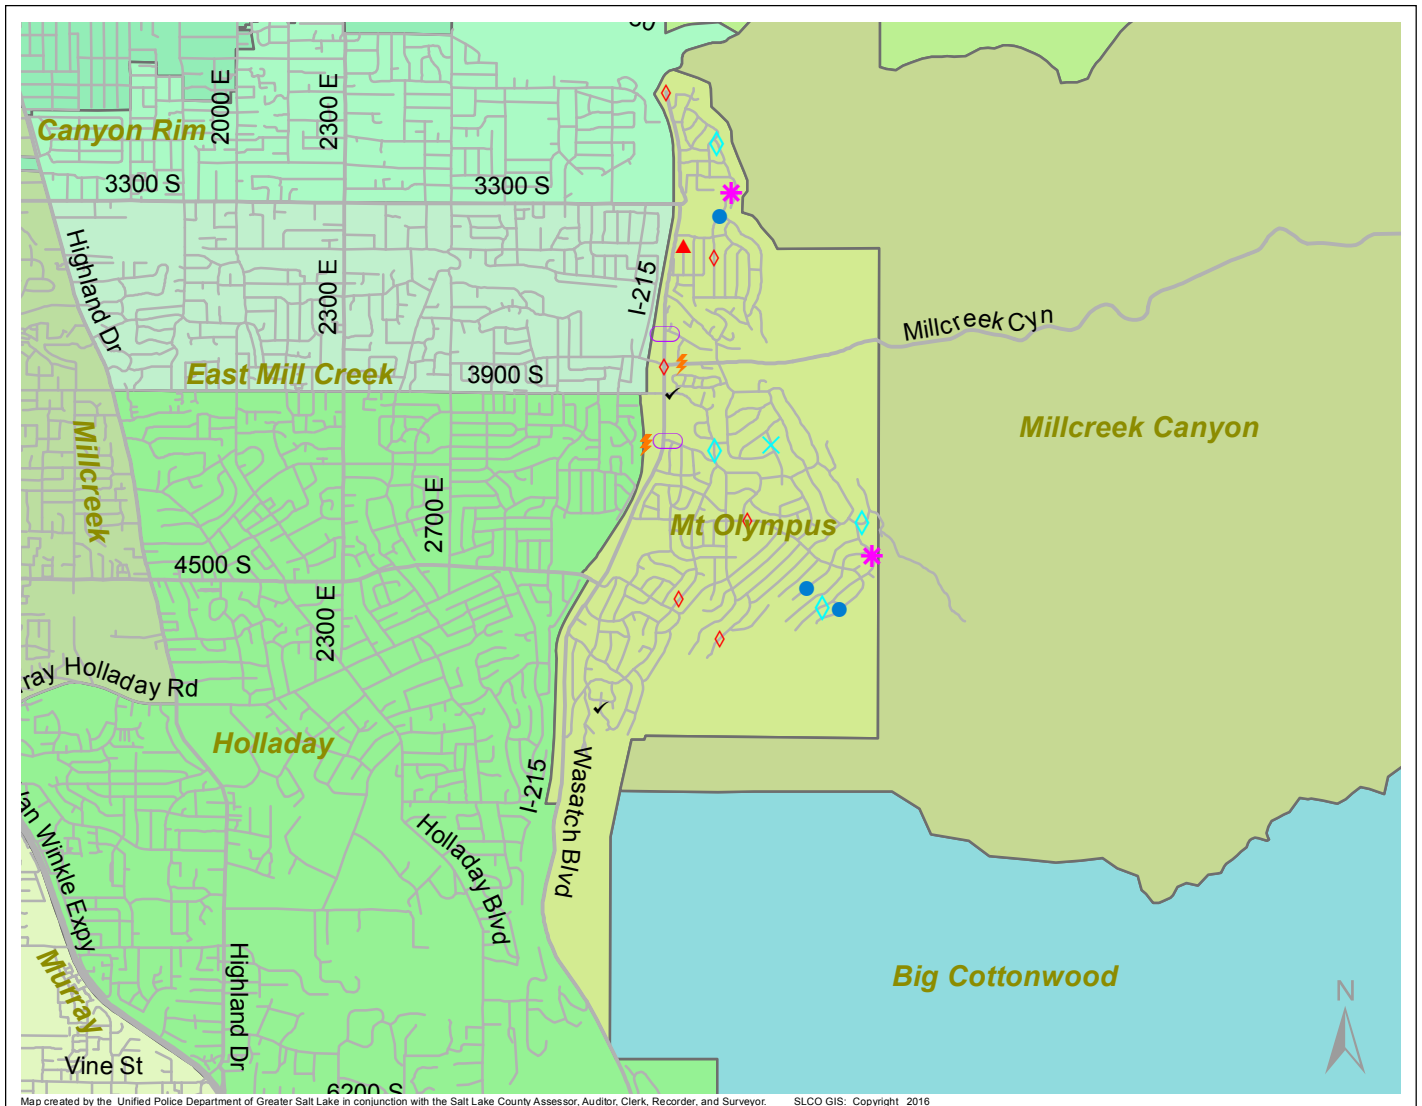

Case Report: Mt Olympus

2016

May

**UNIFIED
POLICE**
GREATER SALT LAKE

Total Number of Calls: 272
Total Number of Cases: 70
Total Number of Offenses: 77

SUMMARY OF GROUP A CRIMES	
Arson: 0	Domestic Violence: 1
Assaults: 3	Drive-By Shootings: 0
--Aggravated: 2	Drug Offenses: 6
--Simple: 1	Gang-related: 0
Auto Thefts: 2	Graffiti: 0
Burglary: 3	Hate Crimes: Unavailable
--Business: 1	Juvenile-related: Unavailable
--Residential: 2	Sex Crimes: 0
Homicide: 0	Suspicious Circumstances: 2
Sexual Assault: 1	Vandalism: 1
Robbery: 0	Weapon Violation: 0
Theft/Larceny: 4	Weapon/Force Involved: 4
Vehicle Burglary: 6	1 (Gun): 0
	2 (Knife): 0
	3 (Force Involved): 1
	5 (Unknown): 0
	6 (Rifle/Shotgun): 0

1. **LEGEND:**
2. Arson
   - Assault-Aggravated or Simple
   - Auto Theft
   - Burglary-Business or Residential
   - Domestic Violence
   - Drive-By Shooting
   - Drug-related Offense
   - Graffiti
   - Homicide
   - Sexual Assault
   - Robbery
   - Sex Offense
   - Suspicious Circumstance
   - Theft/Larceny
   - Vandalism
   - Vehicle Burglary
   - Weapon Violation