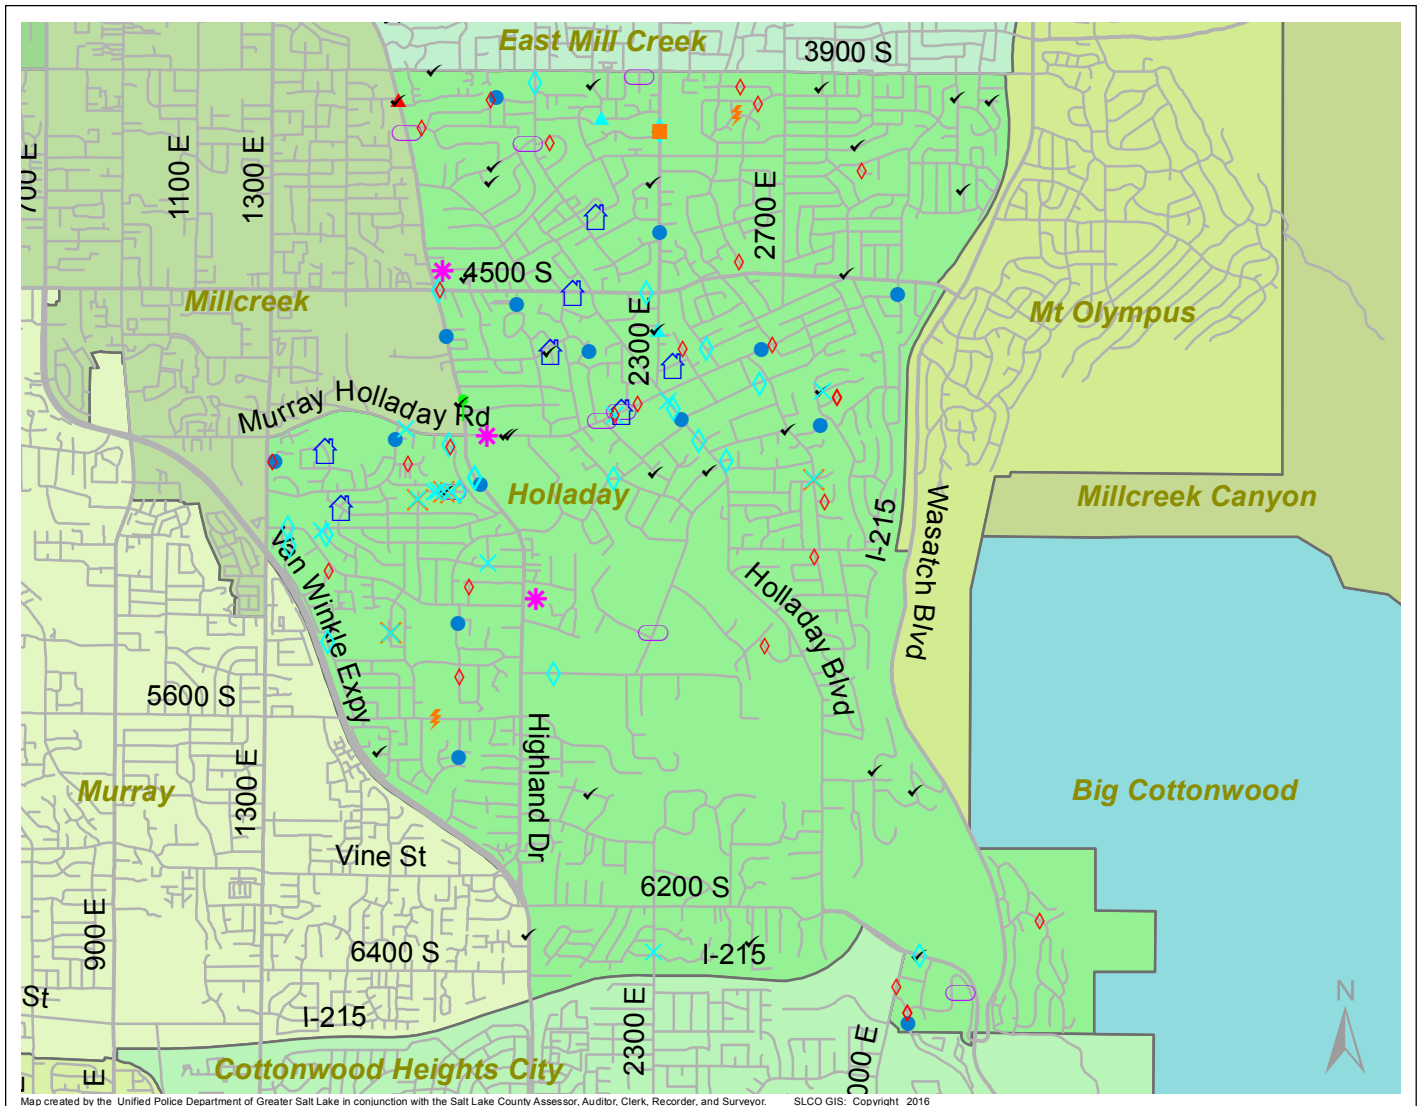

Case Report: Holladay

2016

Mar

UNIFIED POLICE
GREATER SALT LAKE

Total Number of Calls: 968
Total Number of Cases: 314
Total Number of Offenses: 348

SUMMARY OF GROUP A CRIMES	
Arson: 0	Domestic Violence: 8
Assaults: 3	Drive-By Shootings: 0
--Aggravated: 1	Drug Offenses: 4
--Simple: 2	Gang-related: 0
Auto Thefts: 11	Graffiti: 5
Burglary: 15	Hate Crimes: Unavailable
--Business: 4	Juvenile-related: Unavailable
--Residential: 11	Sex Crimes: 2
Homicide: 0	Suspicious Circumstances: 36
Sexual Assault: 1	Vandalism: 16
Robbery: 1	Weapon Violation: 1
Theft/Larceny: 22	Weapon/Force Involved: 9
Vehicle Burglary: 27	1 (Gun): 1
	2 (Knife): 1
	3 (Force Involved): 3
	5 (Unknown): 1
	6 (Rifle/Shotgun): 0

1. **LEGEND:**
2. Arson
   - Assault-Aggravated or Simple
   - Auto Theft
   - Burglary-Business or Residential
   - Domestic Violence
   - Drive-By Shooting
   - Drug-related Offense
   - Graffiti
   - Homicide
   - Sexual Assault
   - Robbery
   - Sex Offense
   - Suspicious Circumstance
   - Theft/Larceny
   - Vandalism
   - Vehicle Burglary
   - Weapon Violation