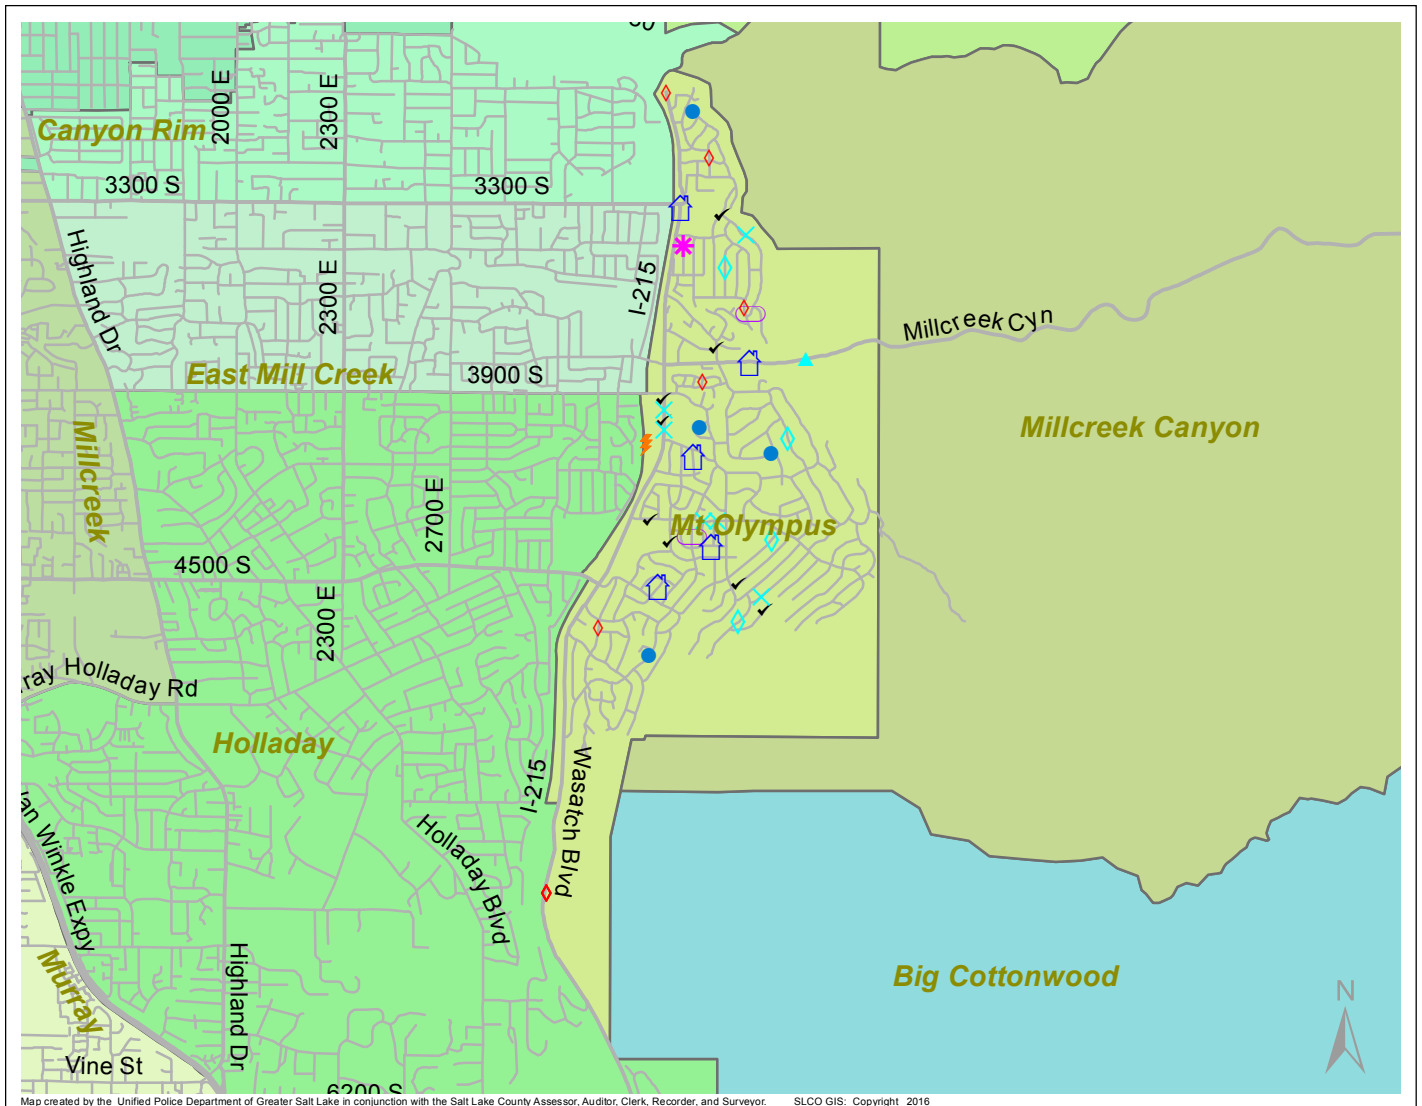

Case Report: Mt Olympus

2016

Jun

**UNIFIED
POLICE**
GREATER SALT LAKE

Total Number of Calls: 309
Total Number of Cases: 105
Total Number of Offenses: 113

SUMMARY OF GROUP A CRIMES	
Arson: 0	Domestic Violence: 6
Assaults: 1	Drive-By Shootings: 0
--Aggravated: 0	Drug Offenses: 7
--Simple: 1	Gang-related: 0
Auto Thefts: 2	Graffiti: 0
Burglary: 4	Hate Crimes: Unavailable
--Business: 0	Juvenile-related: Unavailable
--Residential: 4	Sex Crimes: 1
Homicide: 0	Suspicious Circumstances: 9
Sexual Assault: 0	Vandalism: 6
Robbery: 0	Weapon Violation: 0
Theft/Larceny: 4	Weapon/Force Involved: 3
Vehicle Burglary: 12	1 (Gun): 0
	2 (Knife): 0
	3 (Force Involved): 1
	5 (Unknown): 0
	6 (Rifle/Shotgun): 0

1. **LEGEND:**
2. Arson
   - Assault-Aggravated or Simple
   - Auto Theft
   - Burglary-Business or Residential
   - Domestic Violence
   - Drive-By Shooting
   - Drug-related Offense
   - Graffiti
   - Homicide
   - Sexual Assault
   - Robbery
   - Sex Offense
   - Suspicious Circumstance
   - Theft/Larceny
   - Vandalism
   - Vehicle Burglary
   - Weapon Violation

7/5/2016