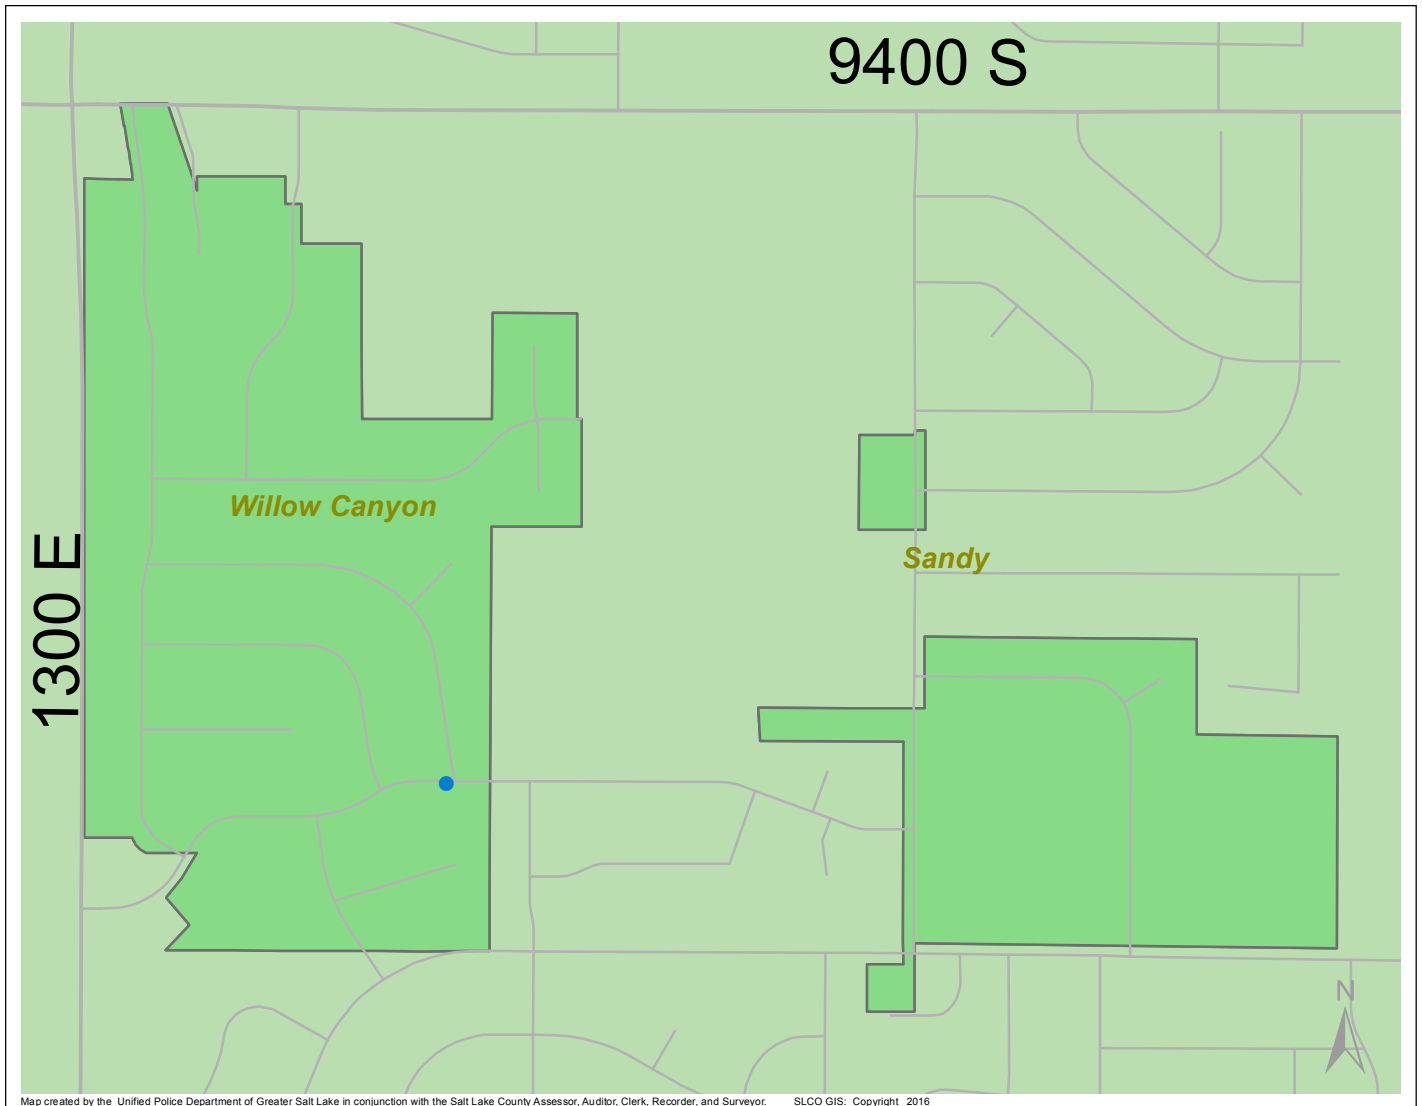

Case Report: Willow Canyon

2016

Jul

**UNIFIED
POLICE**
GREATER SALT LAKE

Total Number of Calls: 8
Total Number of Cases: 4
Total Number of Offenses: 4

SUMMARY OF GROUP A CRIMES	
Arson: 0	Domestic Violence: 0
Assaults: 0	Drive-By Shootings: 0
--Aggravated: 0	Drug Offenses: 0
--Simple: 0	Gang-related: 0
Auto Thefts: 0	Graffiti: 0
Burglary: 1	Hate Crimes: Unavailable
--Business: 0	Juvenile-related: Unavailable
--Residential: 1	Sex Crimes: 0
Homicide: 0	Suspicious Circumstances: 0
Sexual Assault: 0	Vandalism: 0
Robbery: 0	Weapon Violation: 0
Theft/Larceny: 0	Weapon/Force Involved: 0
Vehicle Burglary: 0	1 (Gun): 0
	2 (Knife): 0
	3 (Force Involved): 0
	5 (Unknown): 0
	6 (Rifle/Shotgun): 0

1. **LEGEND:**
2. Arson
   - Assault-Aggravated or Simple
   - Auto Theft
   - Burglary-Business or Residential
   - Domestic Violence
   - Drive-By Shooting
   - Drug-related Offense
   - Graffiti
   - Homicide
   - Sexual Assault
   - Robbery
   - Sex Offense
   - Suspicious Circumstance
   - Theft/Larceny
   - Vandalism
   - Vehicle Burglary
   - Weapon Violation

8/1/2016