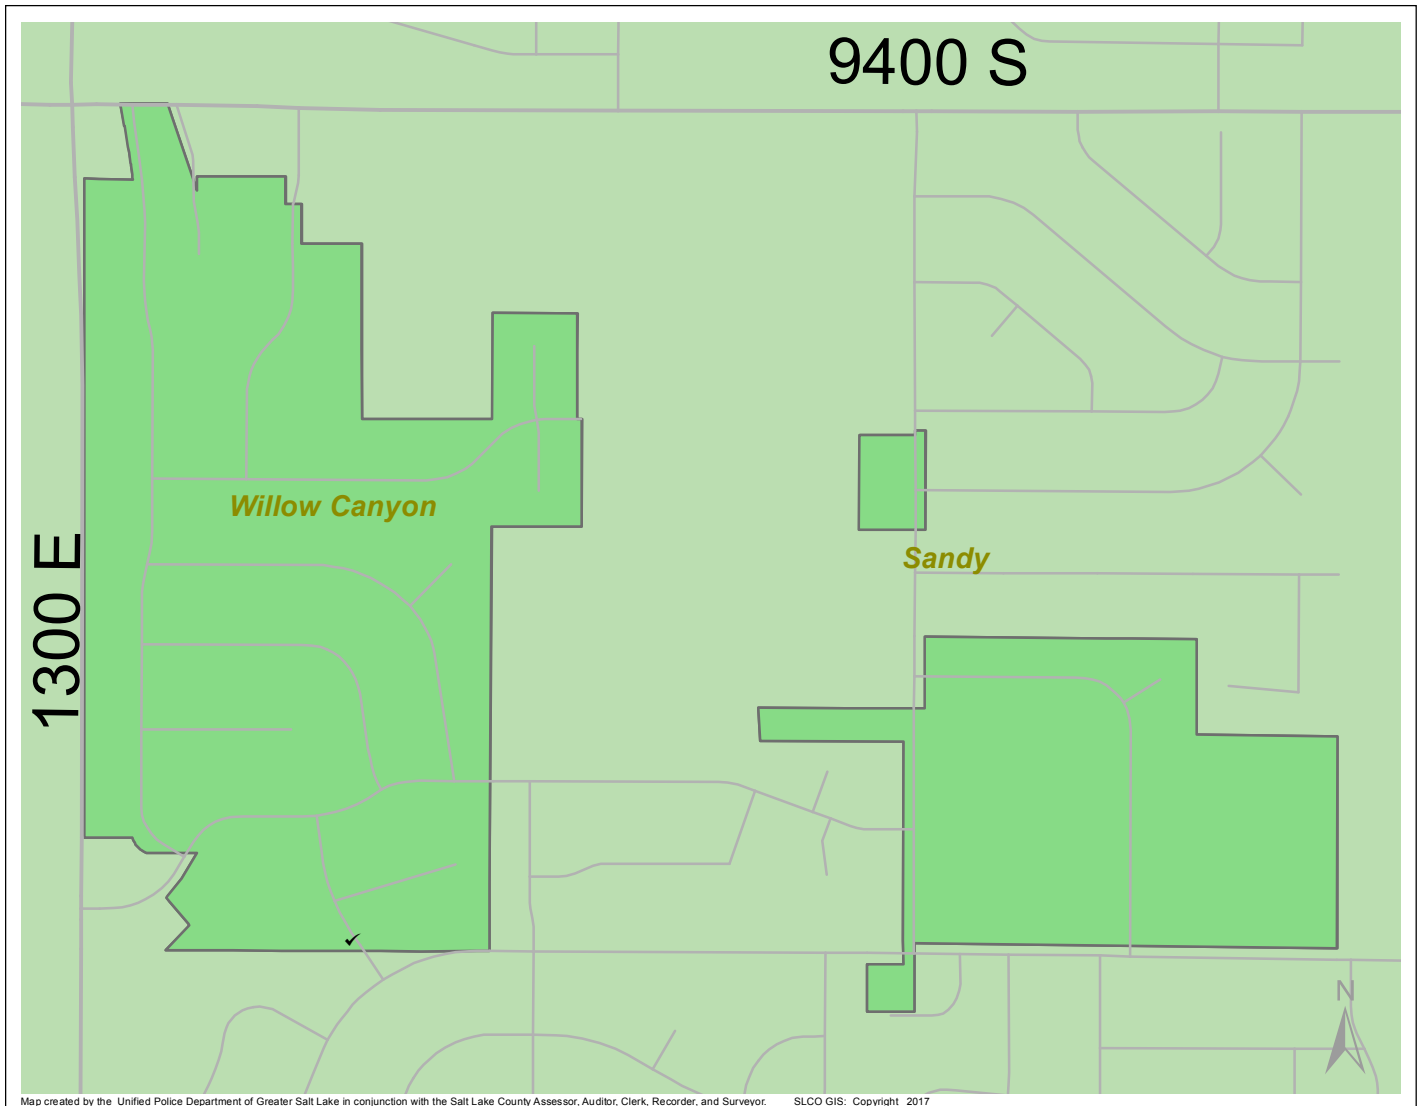

Case Report: Willow Canyon

2016

Dec

UNIFIED POLICE
GREATER SALT LAKE

Total Number of Calls: 9
Total Number of Cases: 4
Total Number of Offenses: 5

SUMMARY OF GROUP A CRIMES	
Arson: 0	Domestic Violence: 0
Assaults: 0	Drive-By Shootings: 0
--Aggravated: 0	Drug Offenses: 0
--Simple: 0	Gang-related: 0
Auto Thefts: 0	Graffiti: 0
Burglary: 0	Hate Crimes: Unavailable
--Business: 0	Juvenile-related: Unavailable
--Residential: 0	Sex Crimes: 0
Homicide: 0	Suspicious Circumstances: 1
Sexual Assault: 0	Vandalism: 0
Robbery: 0	Weapon Violation: 0
Theft/Larceny: 0	Weapon/Force Involved: 0
Vehicle Burglary: 0	1 (Gun): 0
	2 (Knife): 0
	3 (Force Involved): 0
	5 (Unknown): 0
	6 (Rifle/Shotgun): 0

1. **LEGEND:**
2. Arson
   - Assault-Aggravated or Simple
   - Auto Theft
   - Burglary-Business or Residential
   - Domestic Violence
   - Drive-By Shooting
   - Drug-related Offense
   - Graffiti
   - Homicide
   - Sexual Assault
   - Robbery
   - Sex Offense
   - Suspicious Circumstance
   - Theft/Larceny
   - Vandalism
   - Vehicle Burglary
   - Weapon Violation