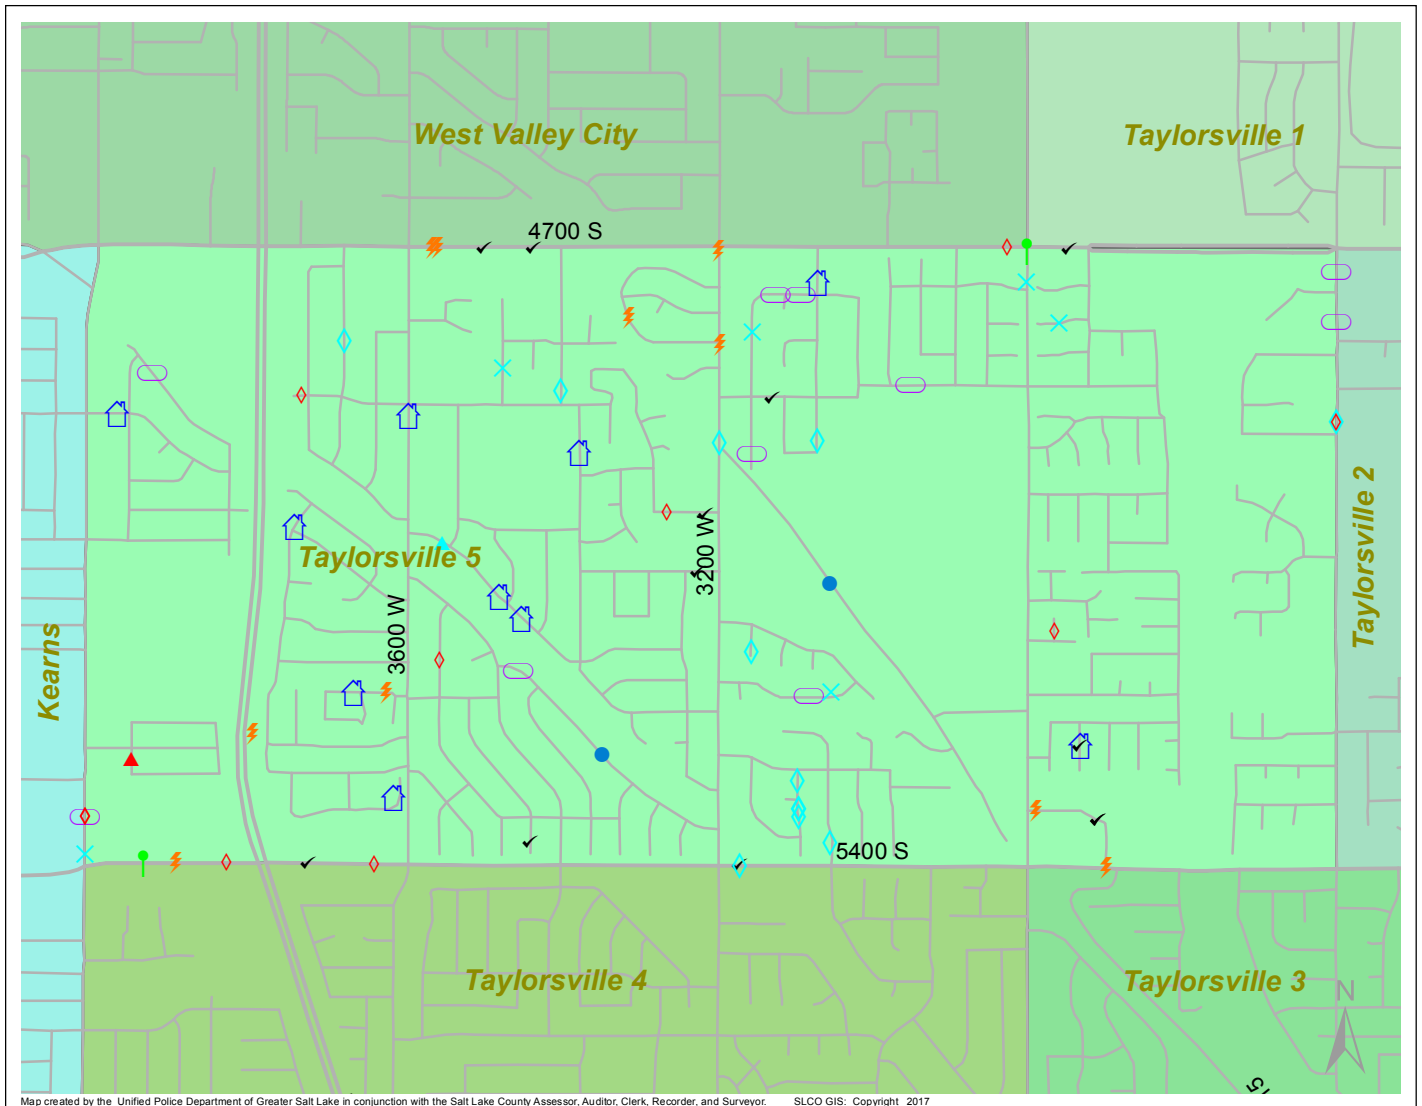

Case Report: Taylorsville 5

2016

Dec

**UNIFIED
POLICE**
GREATER SALT LAKE

Total Number of Calls: 653
Total Number of Cases: 188
Total Number of Offenses: 236

SUMMARY OF GROUP A CRIMES	
Arson: 0	Domestic Violence: 11
Assaults: 0	Drive-By Shootings: 1
--Aggravated: 0	Drug Offenses: 21
--Simple: 0	Gang-related: 1
Auto Thefts: 12	Graffiti: 1
Burglary: 2	Hate Crimes: Unavailable
--Business: 0	Juvenile-related: Unavailable
--Residential: 2	Sex Crimes: 1
Homicide: 0	Suspicious Circumstances: 13
Sexual Assault: 1	Vandalism: 8
Robbery: 2	Weapon Violation: 1
Theft/Larceny: 12	Weapon/Force Involved: 4
Vehicle Burglary: 10	1 (Gun): 0
	2 (Knife): 0
	3 (Force Involved): 2
	5 (Unknown): 0
	6 (Rifle/Shotgun): 0

1. **LEGEND:**
2. Arson
   - Assault-Aggravated or Simple
   - Auto Theft
   - Burglary-Business or Residential
   - Domestic Violence
   - Drive-By Shooting
   - Drug-related Offense
   - Graffiti
   - Homicide
   - Sexual Assault
   - Robbery
   - Sex Offense
   - Suspicious Circumstance
   - Theft/Larceny
   - Vandalism
   - Vehicle Burglary
   - Weapon Violation