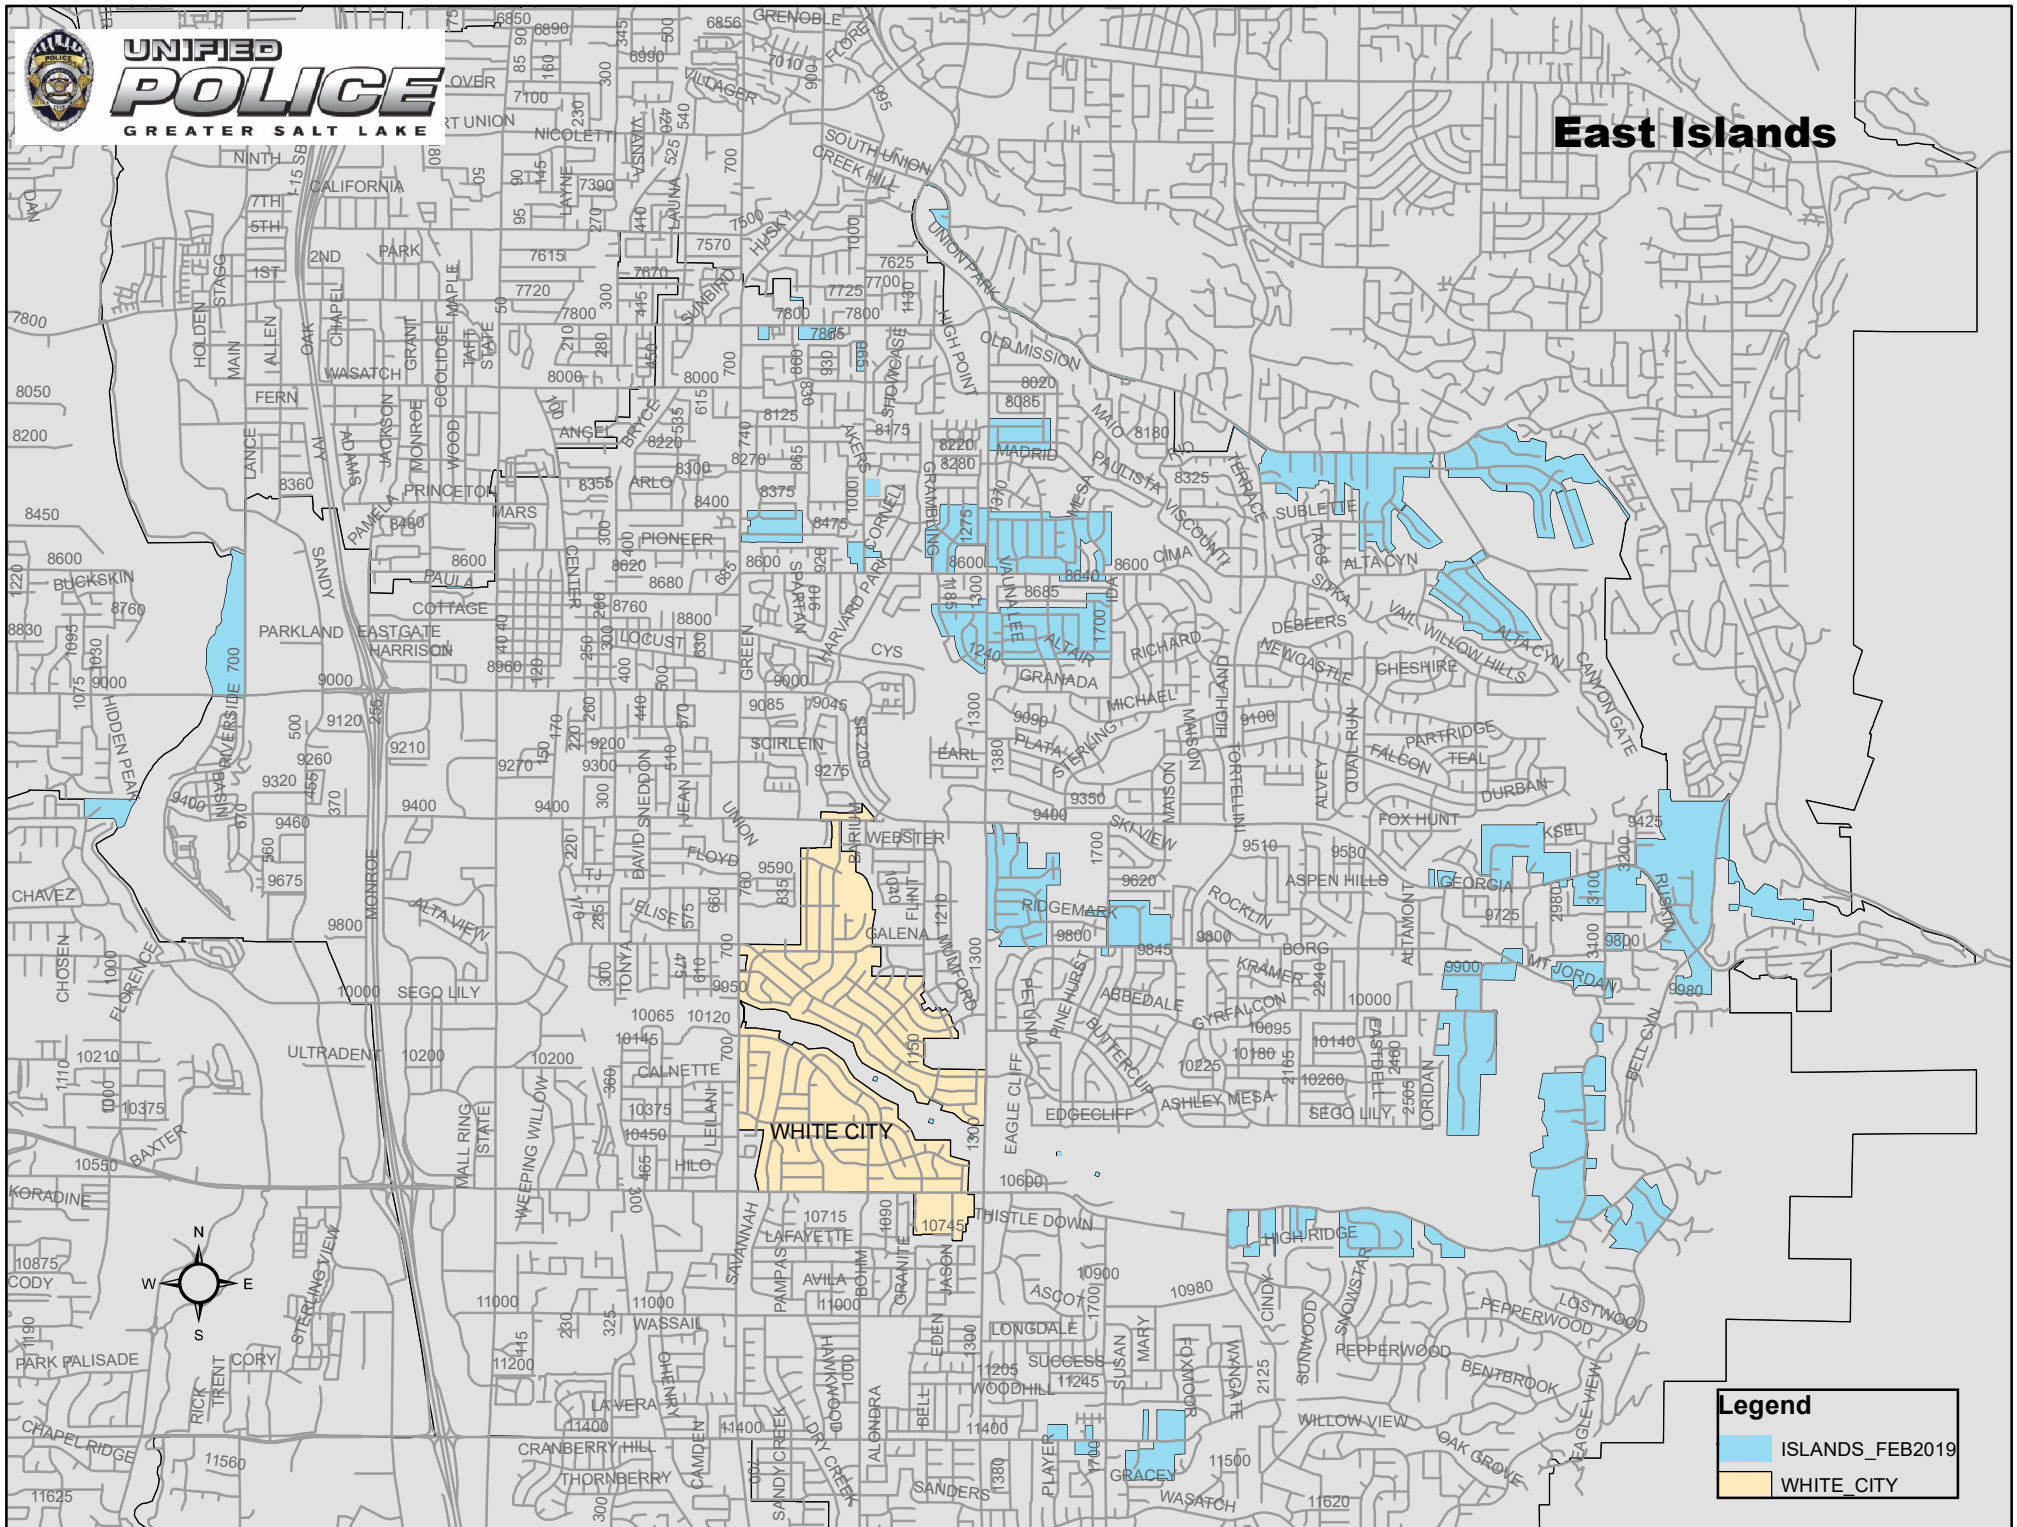

UNIFIED
POLICE
 GREATER SALT LAKE

East Islands

Legend

- ISLANDS_FEB2019
- WHITE_CITY