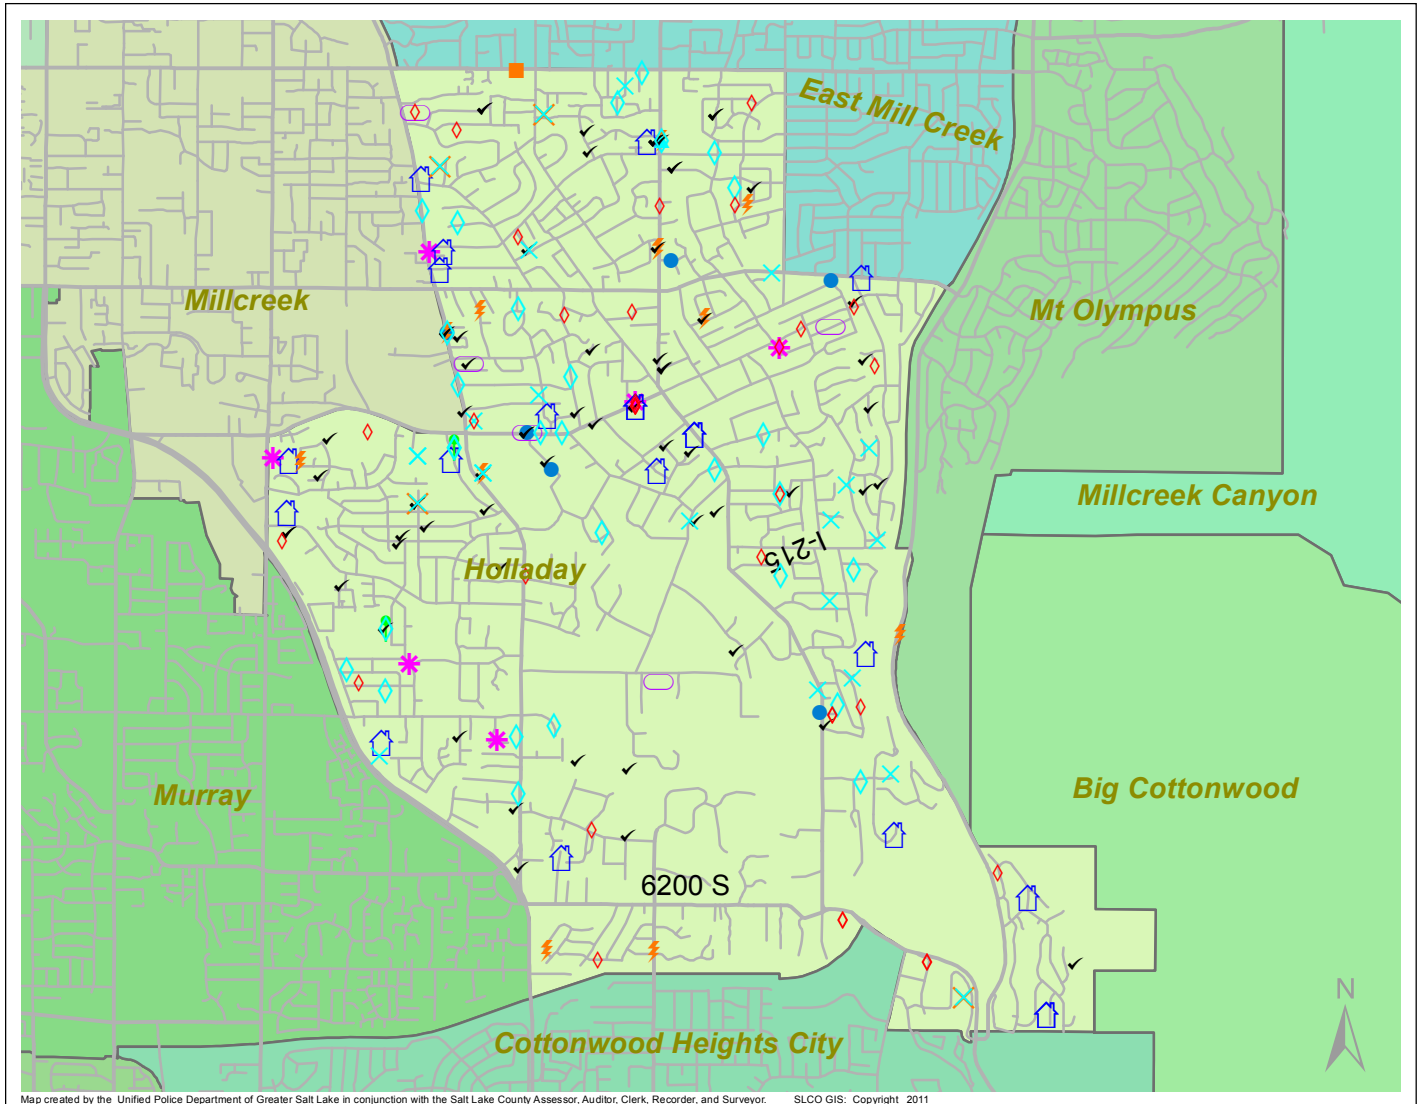

Case Report: Holladay

2011

Oct

**UNIFIED
POLICE**
GREATER SALT LAKE

Total Number of Calls: 964
Total Number of Cases: 466
Total Number of Offenses: 502

SUMMARY OF GROUP A CRIMES	
Arson: 0	Domestic Violence: 23
Assaults: 6	Drive-By Shootings: 0
--Aggravated: 1	Drug Offenses: 17
--Simple: 5	Gang-related: 0
Auto Thefts: 6	Graffiti: 4
Burglary: 6	Hate Crimes: Unavailable
--Business: 2	Juvenile-related: Unavailable
--Residential: 4	Sex Crimes: 1
Homicide: 0	Suspicious Circumstances: 65
Sexual Assault: 0	Vandalism: 32
Robbery: 2	Weapon Violation: 1
Theft/Larceny: 30	Weapon/Force Involved: 9
Vehicle Burglary: 34	1 (Gun): 0
	2 (Knife): 1
	3 (Force Involved): 4
	5 (Unknown): 1
	6 (Rifle/Shotgun): 0

1. **LEGEND:**
2. Arson
   - Assault-Aggravated or Simple
   - Auto Theft
   - Burglary-Business or Residential
   - Domestic Violence
   - Drive-By Shooting
   - Drug-related Offense
   - Graffiti
   - Homicide
   - Sexual Assault
   - Robbery
   - Sex Offense
   - Suspicious Circumstance
   - Theft/Larceny
   - Vandalism
   - Vehicle Burglary
   - Weapon Violation