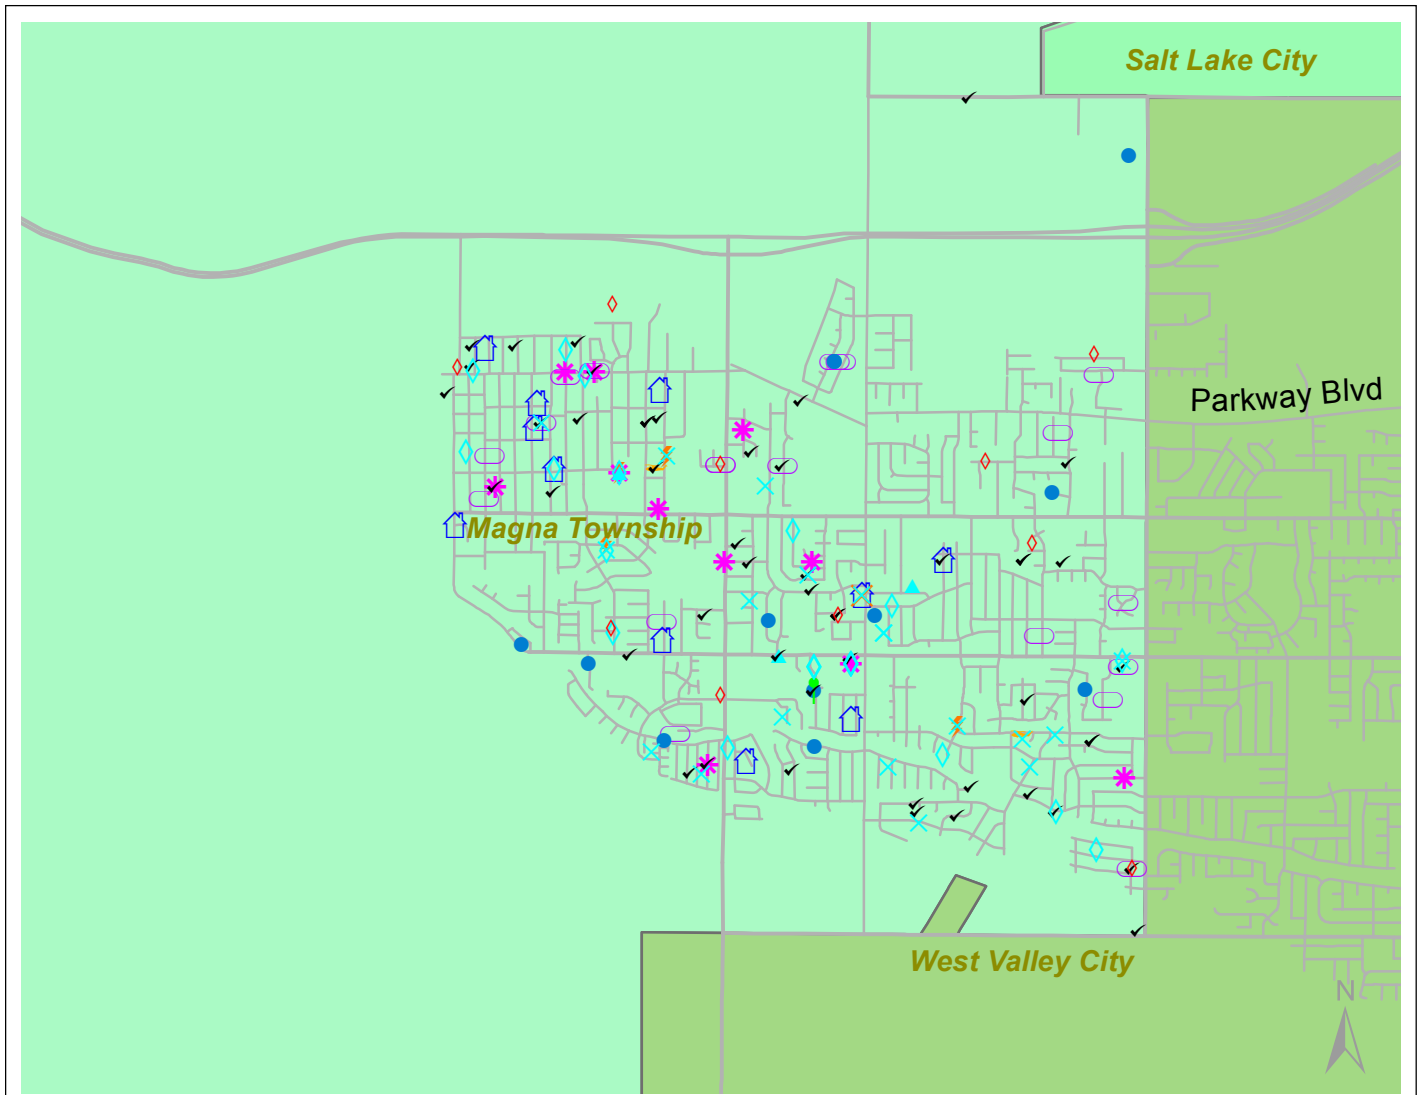

Case Report: Magna Township

2011

Dec

Total Number of Calls: 1179
Total Number of Cases: 445
Total Number of Offenses: 502

SUMMARY OF GROUP A CRIMES	
Arson: 2	Domestic Violence: 17
Assaults: 14	Drive-By Shootings: 0
--Aggravated: 1	Drug Offenses: 18
--Simple: 13	Gang-related: 7
Auto Thefts: 22	Graffiti: 1
Burglary: 12	Hate Crimes: Unavailable
--Business: 2	Juvenile-related: Unavailable
--Residential: 10	Sex Crimes: 3
Homicide: 0	Suspicious Circumstances: 50
Sexual Assault: 0	Vandalism: 23
Robbery: 1	Weapon Violation: 0
Theft/Larceny: 22	Weapon/Force Involved: 19
Vehicle Burglary: 10	1 (Gun): 0
	2 (Knife): 3
	3 (Force Involved): 14
	5 (Unknown): 1
	6 (Rifle/Shotgun): 0

1. **LEGEND:**
2. Arson
   - Assault-Aggravated or Simple
   - Auto Theft
   - Burglary-Business or Residential
   - Domestic Violence
   - Drive-By Shooting
   - Drug-related Offense
   - Graffiti
   - Homicide
   - Sexual Assault
   - Robbery
   - Sex Offense
   - Suspicious Circumstance
   - Theft/Larceny
   - Vandalism
   - Vehicle Burglary
   - Weapon Violation