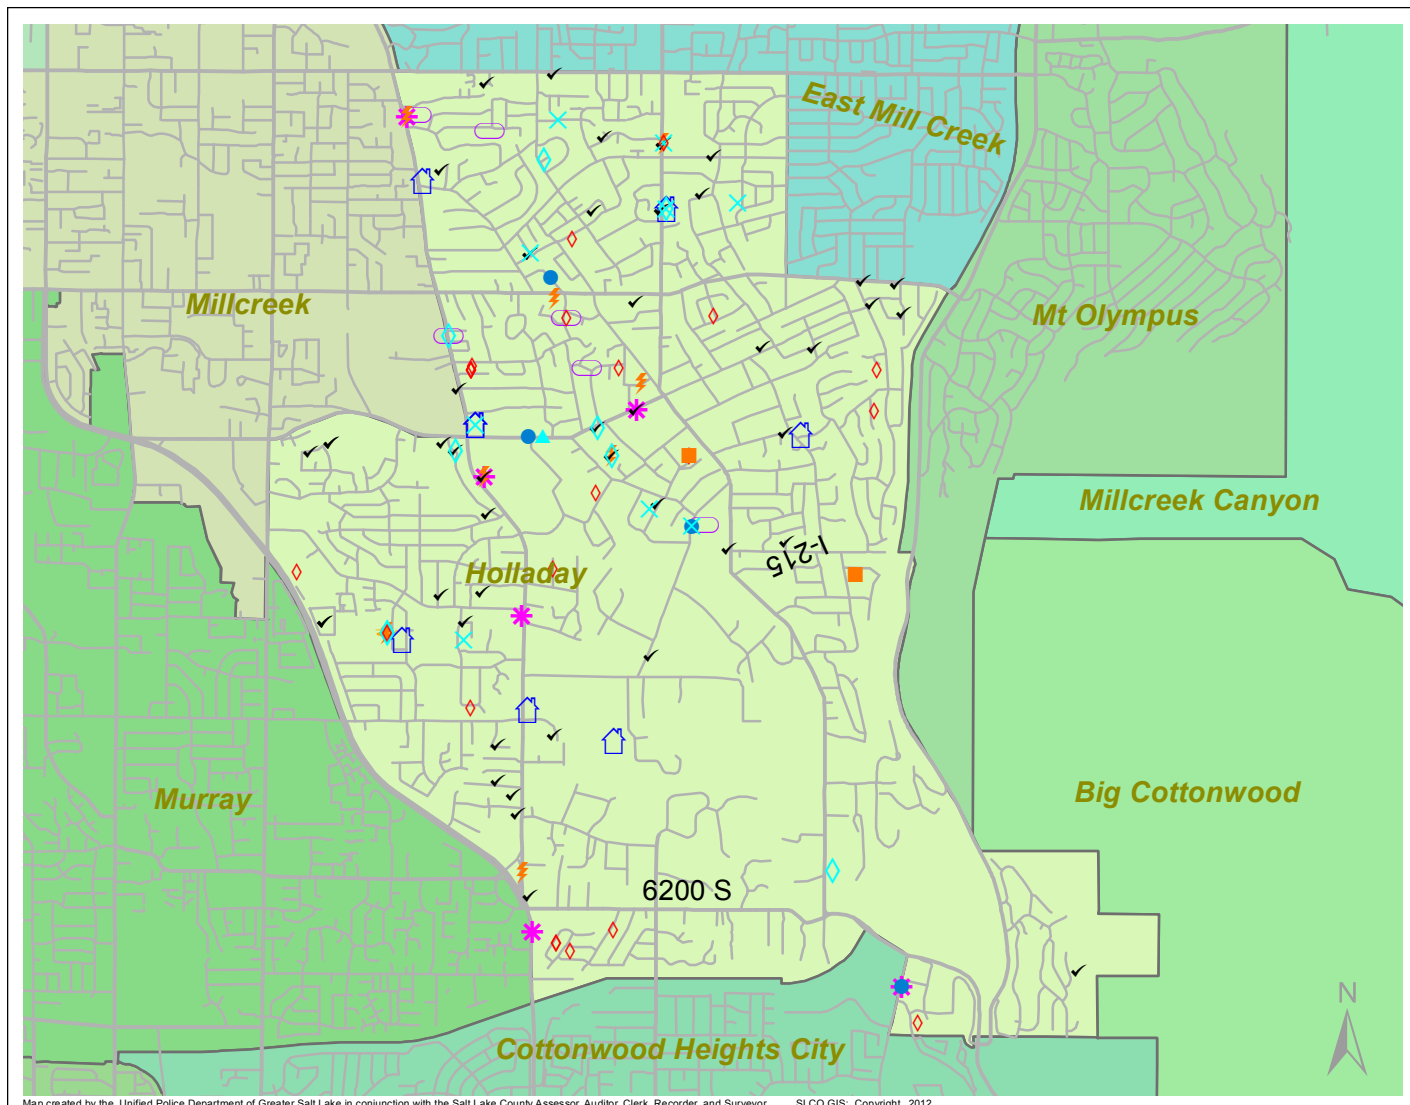

Case Report: Holladay

2011

Dec

**UNIFIED
POLICE**
GREATER SALT LAKE

Total Number of Calls: 764
Total Number of Cases: 302
Total Number of Offenses: 322

SUMMARY OF GROUP A CRIMES	
Arson: 1	Domestic Violence: 10
Assaults: 6	Drive-By Shootings: 0
--Aggravated: 0	Drug Offenses: 14
--Simple: 6	Gang-related: 1
Auto Thefts: 6	Graffiti: 0
Burglary: 4	Hate Crimes: Unavailable
--Business: 2	Juvenile-related: Unavailable
--Residential: 2	Sex Crimes: 2
Homicide: 0	Suspicious Circumstances: 48
Sexual Assault: 0	Vandalism: 10
Robbery: 0	Weapon Violation: 2
Theft/Larceny: 9	Weapon/Force Involved: 8
Vehicle Burglary: 22	1 (Gun): 1
	2 (Knife): 0
	3 (Force Involved): 5
	5 (Unknown): 0
	6 (Rifle/Shotgun): 0

1. **LEGEND:**
2. Arson
   - Assault-Aggravated or Simple
   - Auto Theft
   - Burglary-Business or Residential
   - Domestic Violence
   - Drive-By Shooting
   - Drug-related Offense
   - Graffiti
   - Homicide
   - Sexual Assault
   - Robbery
   - Sex Offense
   - Suspicious Circumstance
   - Theft/Larceny
   - Vandalism
   - Vehicle Burglary
   - Weapon Violation