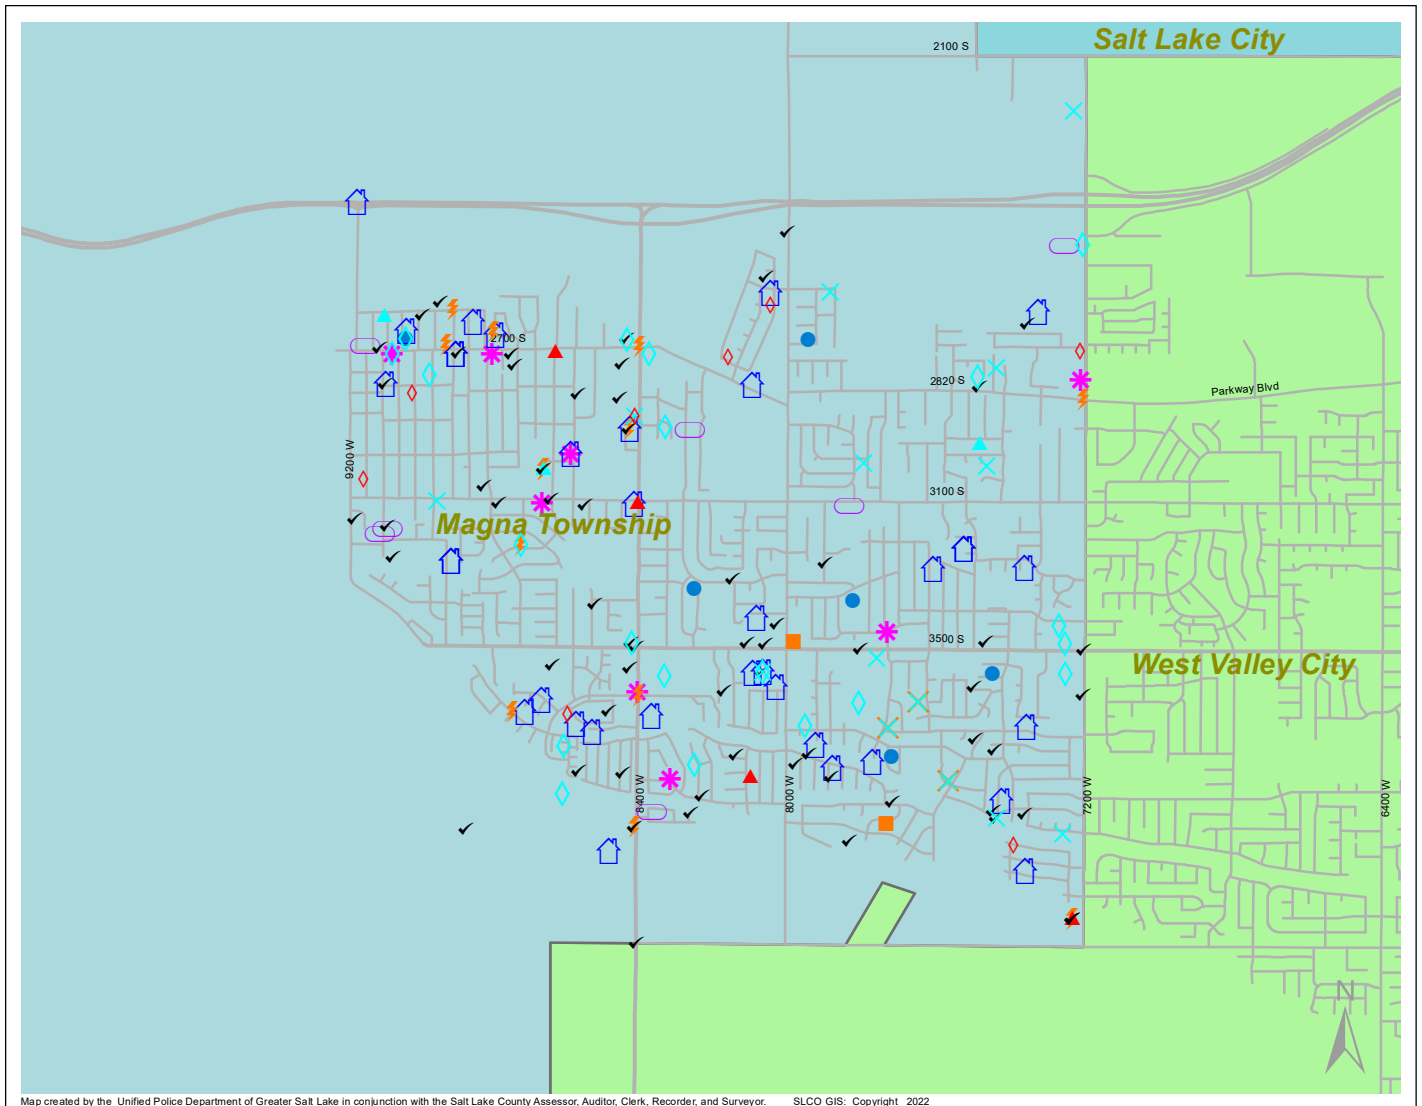

Case Report: Magna Township

2022

Mar

**UNIFIED
POLICE**
GREATER SALT LAKE

Total Number of Calls: 1475
Total Number of Cases: 519
Total Number of Offenses: 611

SUMMARY OF GROUP A CRIMES	
Arson: 0	Domestic Violence: 42
Assaults: 10	Drive-By Shootings: 0
--Aggravated: 1	Drug Offenses: 26
--Simple: 9	Gang-related: 6
Auto Thefts: 10	Graffiti: 6
Burglary: 7	Hate Crimes: Unavailable
--Business: 3	Juvenile-related: Unavailable
--Residential: 3	Sex Crimes: 4
Homicide: 0	Suspicious Circumstances: 70
Sexual Assault: 4	Vandalism: 20
Robbery: 0	Weapon Violation: 2
Theft/Larceny: 31	Weapon/Force Involved: 27
Vehicle Burglary: 9	1 (Gun): 0
	2 (Knife): 3
	3 (Force Involved): 13
	5 (Unknown): 0
	6 (Rifle/Shotgun): 0

1. **LEGEND:**
2. Arson
   - Assault-Aggravated or Simple
   - Auto Theft
   - Burglary-Business or Residential
   - Domestic Violence
   - Drive-By Shooting
   - Drug-related Offense
   - Graffiti
   - Homicide
   - Sexual Assault
   - Robbery
   - Sex Offense
   - Suspicious Circumstance
   - Theft/Larceny
   - Vandalism
   - Vehicle Burglary
   - Weapon Violation