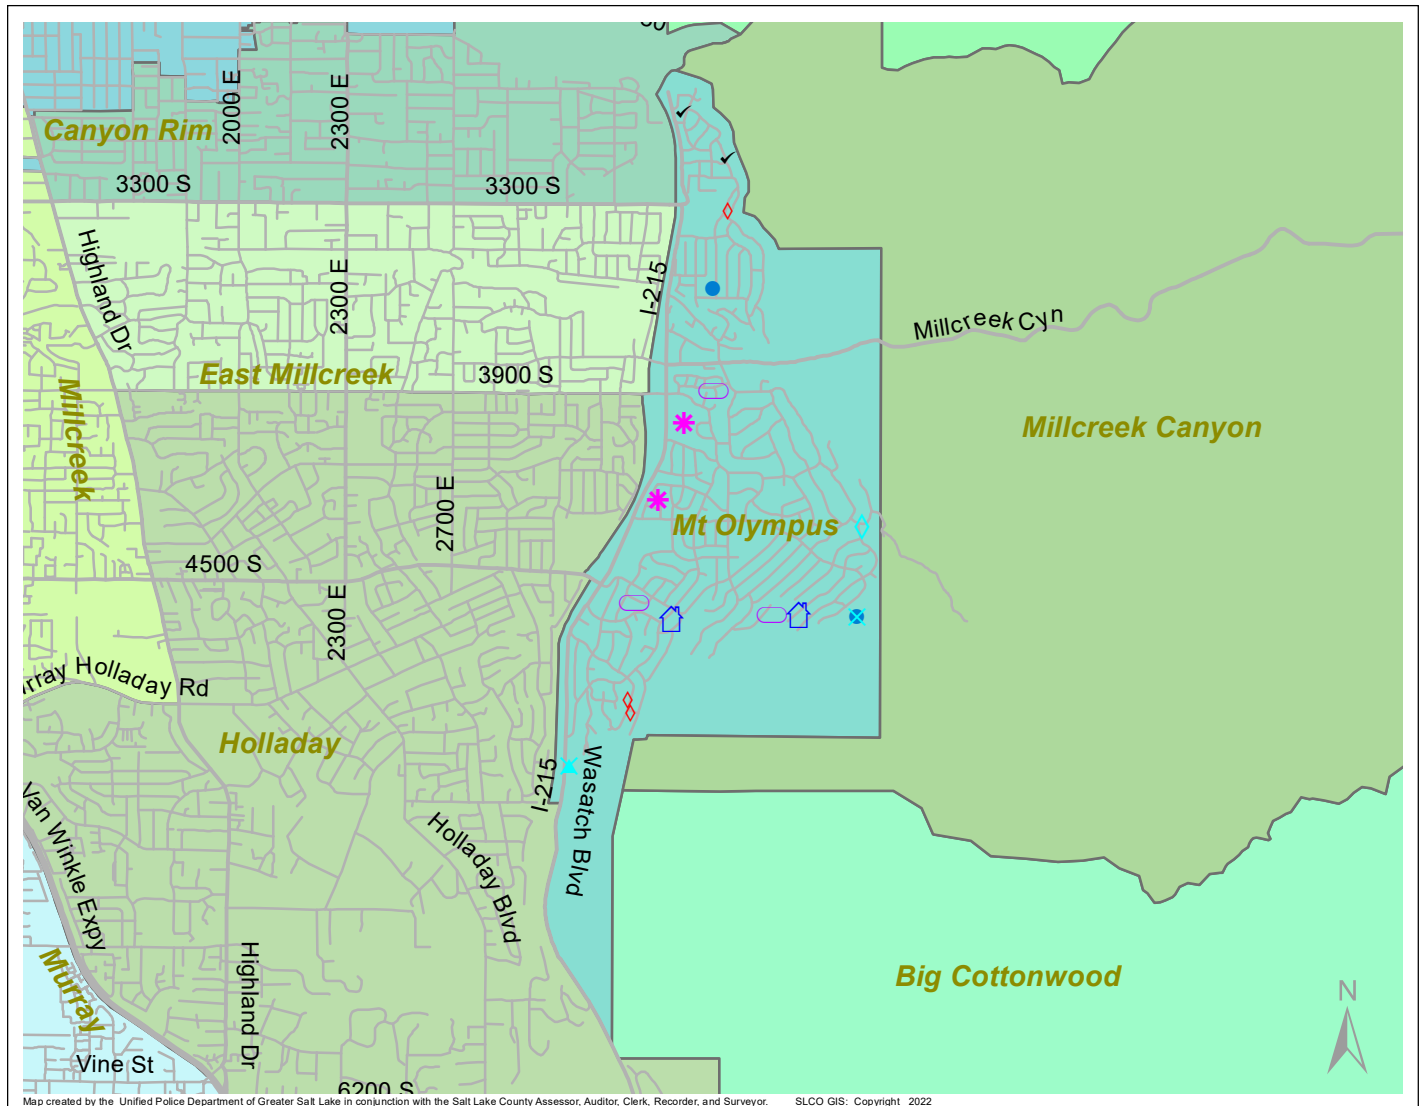

Case Report: Mt Olympus

2022

Jan

**UNIFIED
POLICE**
GREATER SALT LAKE

Total Number of Calls: 200
Total Number of Cases: 49
Total Number of Offenses: 61

SUMMARY OF GROUP A CRIMES	
Arson: 0	Domestic Violence: 5
Assaults: 2	Drive-By Shootings: 0
--Aggravated: 0	Drug Offenses: 0
--Simple: 2	Gang-related: 0
Auto Thefts: 3	Graffiti: 1
Burglary: 2	Hate Crimes: Unavailable
--Business: 1	Juvenile-related: Unavailable
--Residential: 1	Sex Crimes: 1
Homicide: 0	Suspicious Circumstances: 3
Sexual Assault: 0	Vandalism: 3
Robbery: 0	Weapon Violation: 0
Theft/Larceny: 1	Weapon/Force Involved: 2
Vehicle Burglary: 3	1 (Gun): 0
	2 (Knife): 0
	3 (Force Involved): 2
	5 (Unknown): 0
	6 (Rifle/Shotgun): 0

1. **LEGEND:**
2. Arson
   - Assault-Aggravated or Simple
   - Auto Theft
   - Burglary-Business or Residential
   - Domestic Violence
   - Drive-By Shooting
   - Drug-related Offense
   - Graffiti
   - Homicide
   - Sexual Assault
   - Robbery
   - Sex Offense
   - Suspicious Circumstance
   - Theft/Larceny
   - Vandalism
   - Vehicle Burglary
   - Weapon Violation