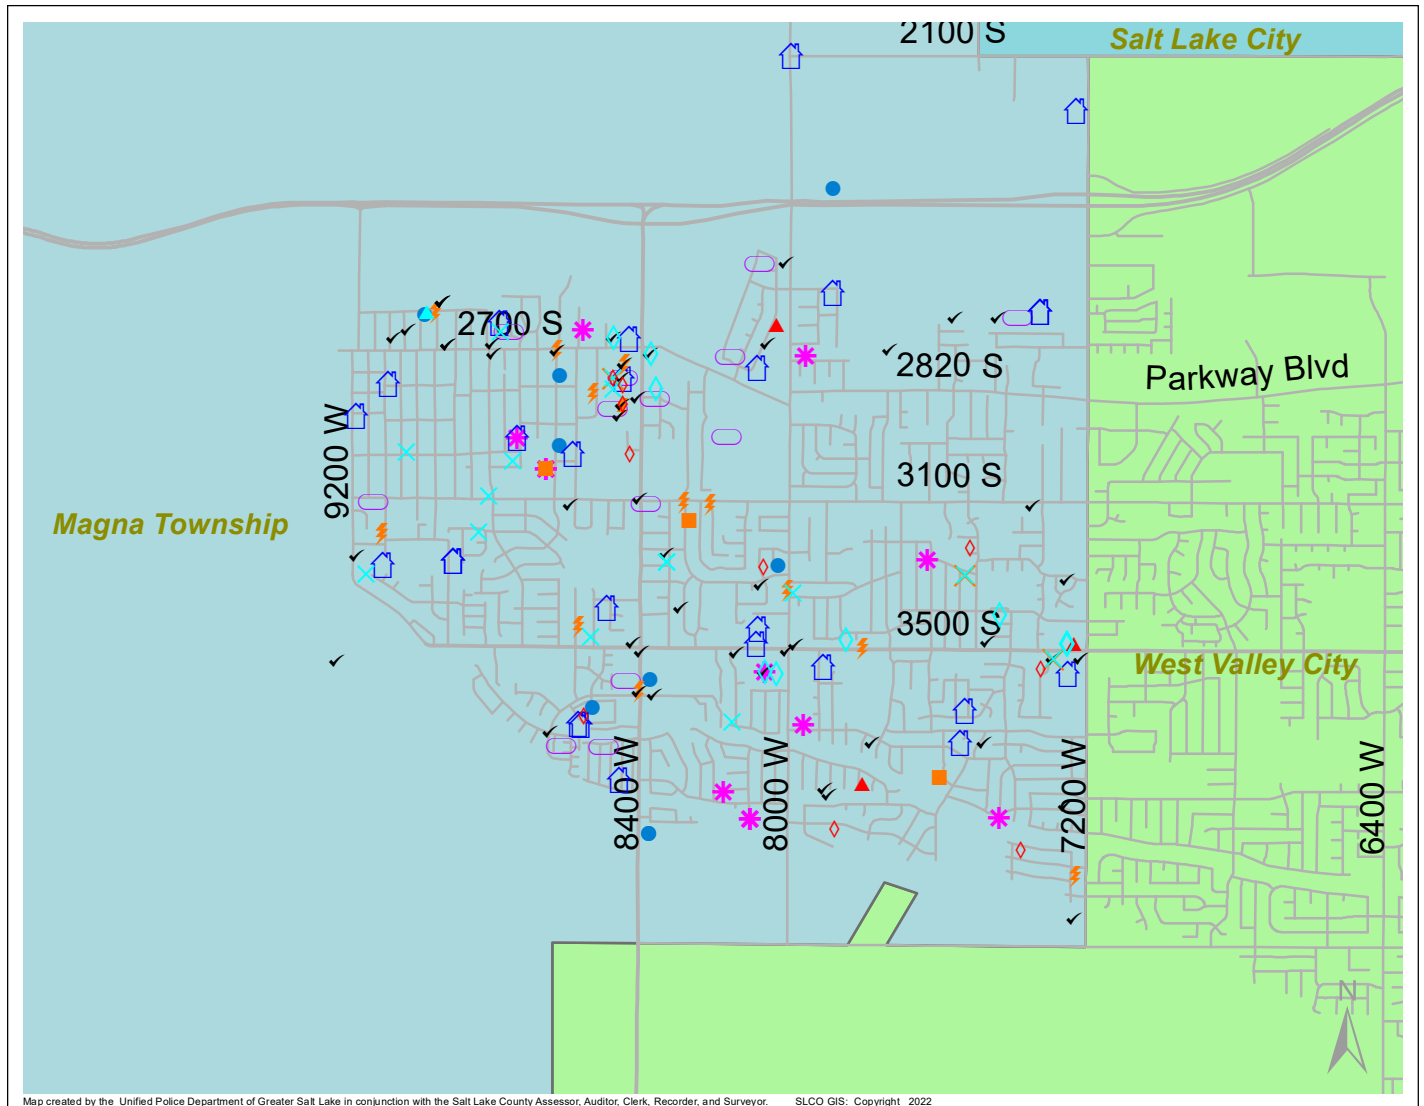

Case Report: Magna Township

2022

Jan

**UNIFIED
POLICE**
GREATER SALT LAKE

Total Number of Calls: 1469
Total Number of Cases: 522
Total Number of Offenses: 622

SUMMARY OF GROUP A CRIMES	
Arson: 0	Domestic Violence: 34
Assaults: 16	Drive-By Shootings: 0
--Aggravated: 1	Drug Offenses: 19
--Simple: 15	Gang-related: 11
Auto Thefts: 14	Graffiti: 5
Burglary: 10	Hate Crimes: Unavailable
--Business: 9	Juvenile-related: Unavailable
--Residential: 1	Sex Crimes: 1
Homicide: 0	Suspicious Circumstances: 52
Sexual Assault: 3	Vandalism: 18
Robbery: 0	Weapon Violation: 6
Theft/Larceny: 13	Weapon/Force Involved: 33
Vehicle Burglary: 10	1 (Gun): 4
	2 (Knife): 2
	3 (Force Involved): 18
	5 (Unknown): 0
	6 (Rifle/Shotgun): 1

1. **LEGEND:**
2. Arson
   - Assault-Aggravated or Simple
   - Auto Theft
   - Burglary-Business or Residential
   - Domestic Violence
   - Drive-By Shooting
   - Drug-related Offense
   - Graffiti
   - Homicide
   - Sexual Assault
   - Robbery
   - Sex Offense
   - Suspicious Circumstance
   - Theft/Larceny
   - Vandalism
   - Vehicle Burglary
   - Weapon Violation