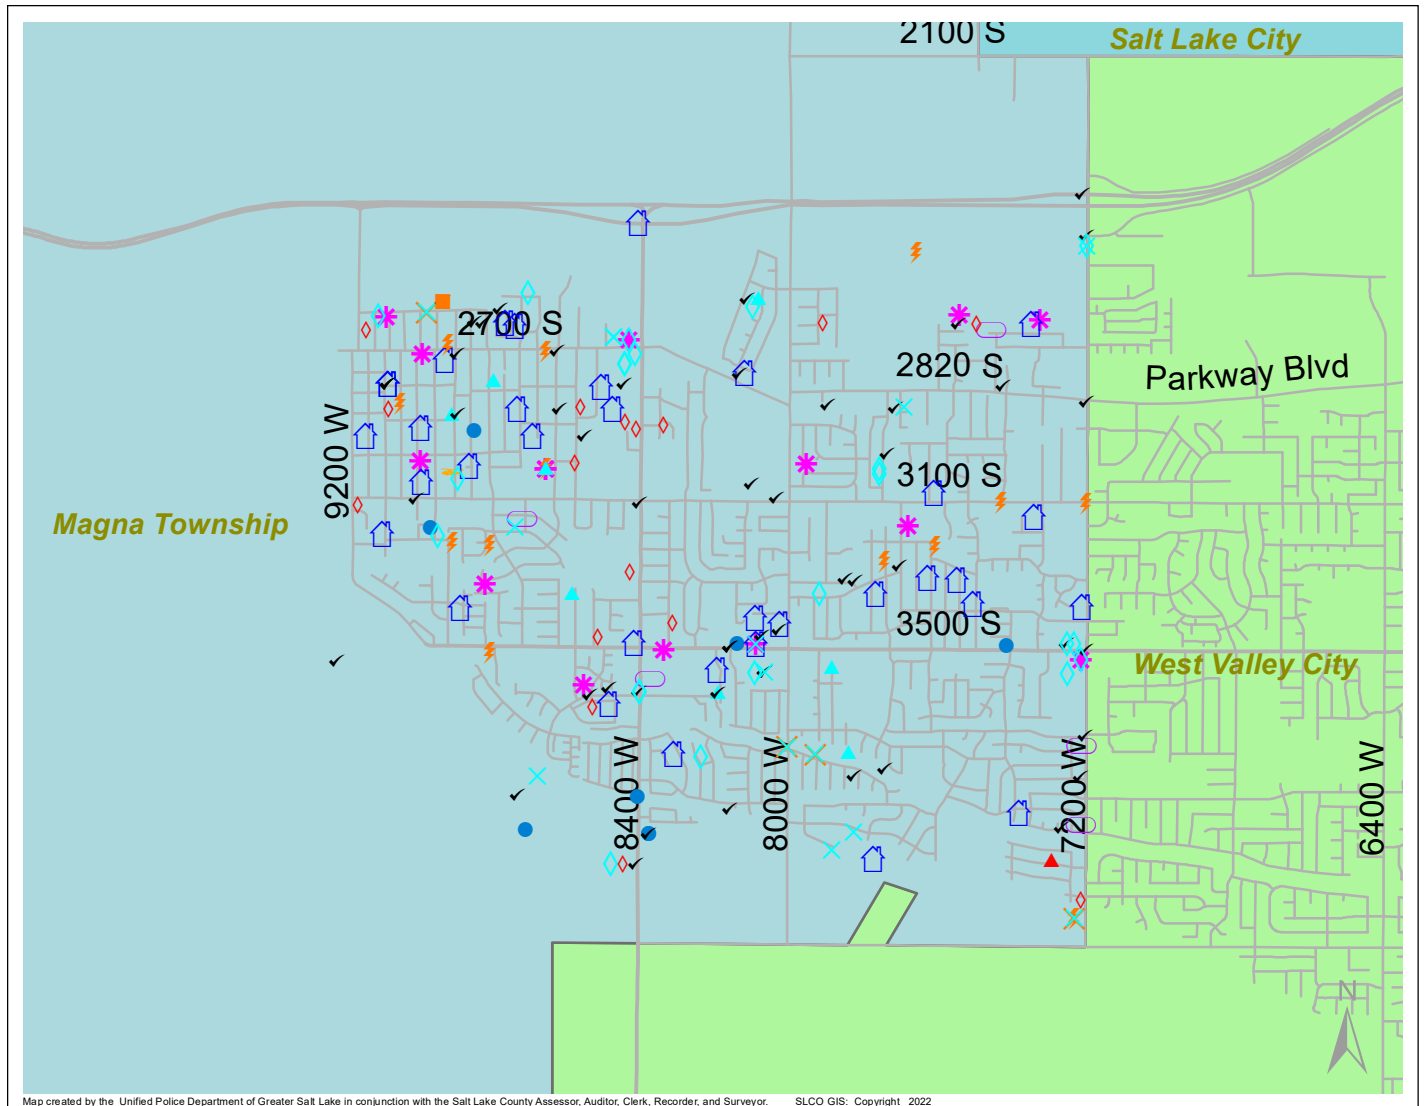

Case Report: Magna Township

2022

Feb

UNIFIED POLICE
GREATER SALT LAKE

Total Number of Calls: 1340
Total Number of Cases: 463
Total Number of Offenses: 536

SUMMARY OF GROUP A CRIMES	
Arson: 1	Domestic Violence: 41
Assaults: 17	Drive-By Shootings: 0
--Aggravated: 1	Drug Offenses: 19
--Simple: 16	Gang-related: 6
Auto Thefts: 6	Graffiti: 7
Burglary: 8	Hate Crimes: Unavailable
--Business: 6	Juvenile-related: Unavailable
--Residential: 2	Sex Crimes: 8
Homicide: 0	Suspicious Circumstances: 56
Sexual Assault: 1	Vandalism: 21
Robbery: 0	Weapon Violation: 1
Theft/Larceny: 22	Weapon/Force Involved: 28
Vehicle Burglary: 16	1 (Gun): 1
	2 (Knife): 2
	3 (Force Involved): 17
	5 (Unknown): 0
	6 (Rifle/Shotgun): 0

1. **LEGEND:**
2. Arson
   - Assault-Aggravated or Simple
   - Auto Theft
   - Burglary-Business or Residential
   - Domestic Violence
   - Drive-By Shooting
   - Drug-related Offense
   - Graffiti
   - Homicide
   - Sexual Assault
   - Robbery
   - Sex Offense
   - Suspicious Circumstance
   - Theft/Larceny
   - Vandalism
   - Vehicle Burglary
   - Weapon Violation