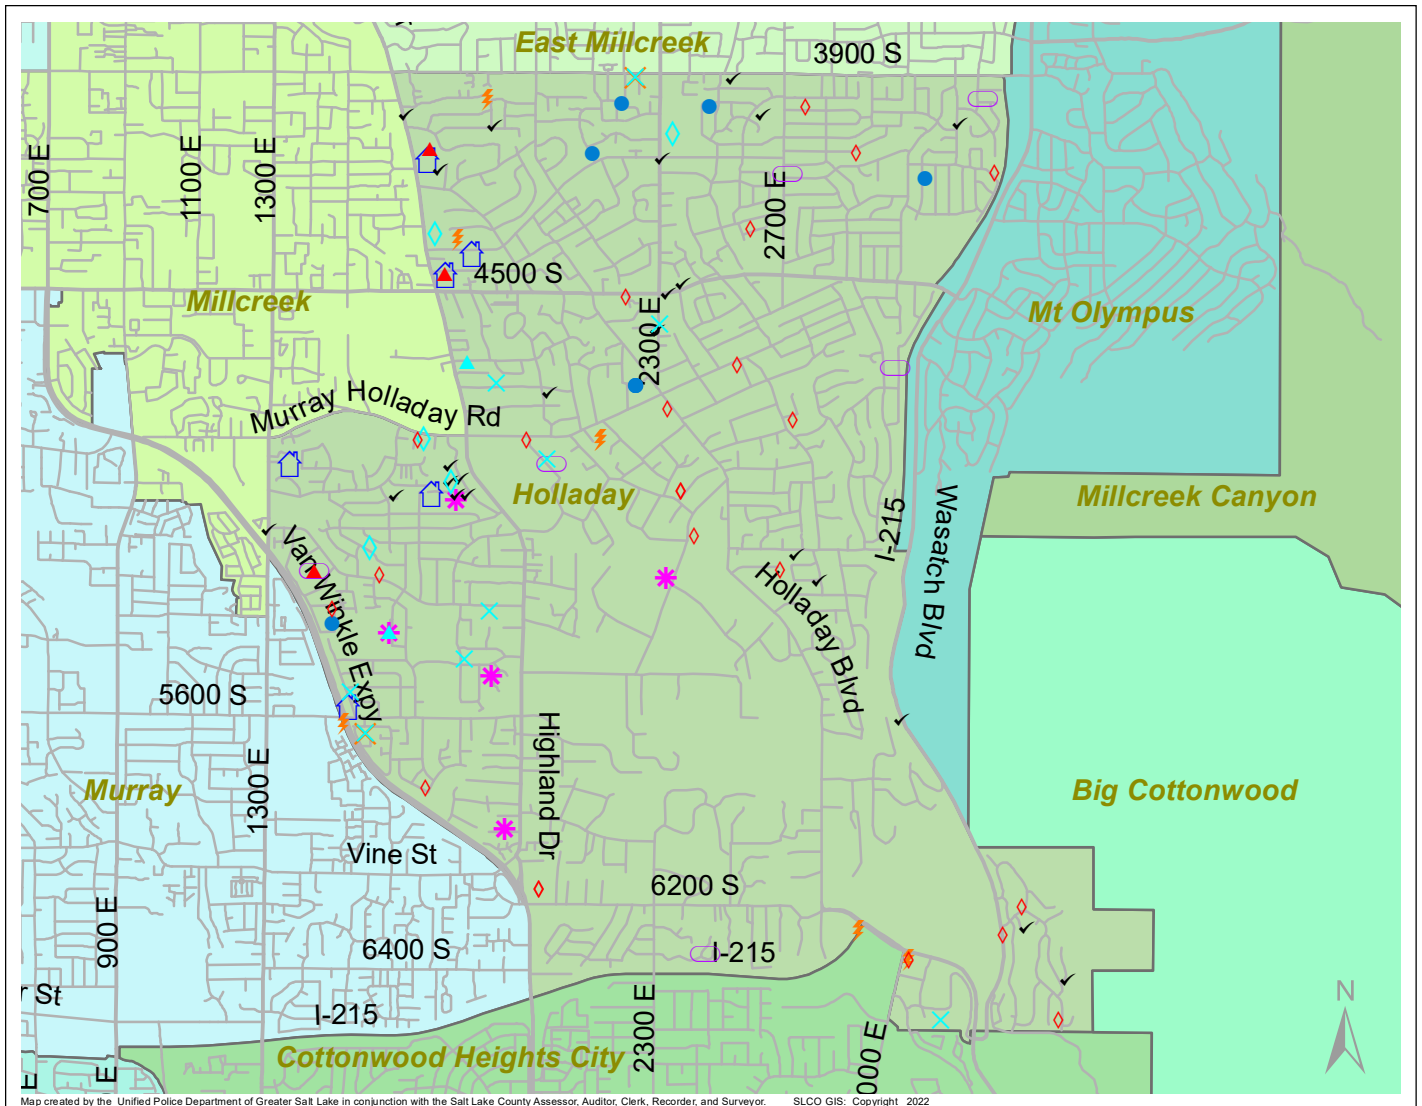

Case Report: Holladay

2022

Feb

**UNIFIED
POLICE**
GREATER SALT LAKE

Total Number of Calls: 923
Total Number of Cases: 260
Total Number of Offenses: 317

SUMMARY OF GROUP A CRIMES	
Arson: 0	Domestic Violence: 13
Assaults: 6	Drive-By Shootings: 0
--Aggravated: 1	Drug Offenses: 7
--Simple: 5	Gang-related: 2
Auto Thefts: 7	Graffiti: 3
Burglary: 9	Hate Crimes: Unavailable
--Business: 2	Juvenile-related: Unavailable
--Residential: 7	Sex Crimes: 2
Homicide: 0	Suspicious Circumstances: 24
Sexual Assault: 3	Vandalism: 10
Robbery: 0	Weapon Violation: 0
Theft/Larceny: 6	Weapon/Force Involved: 12
Vehicle Burglary: 24	1 (Gun): 0
	2 (Knife): 0
	3 (Force Involved): 9
	5 (Unknown): 0
	6 (Rifle/Shotgun): 0

1. **LEGEND:**
2. Arson
   - Assault-Aggravated or Simple
   - Auto Theft
   - Burglary-Business or Residential
   - Domestic Violence
   - Drive-By Shooting
   - Drug-related Offense
   - Graffiti
   - Homicide
   - Sexual Assault
   - Robbery
   - Sex Offense
   - Suspicious Circumstance
   - Theft/Larceny
   - Vandalism
   - Vehicle Burglary
   - Weapon Violation