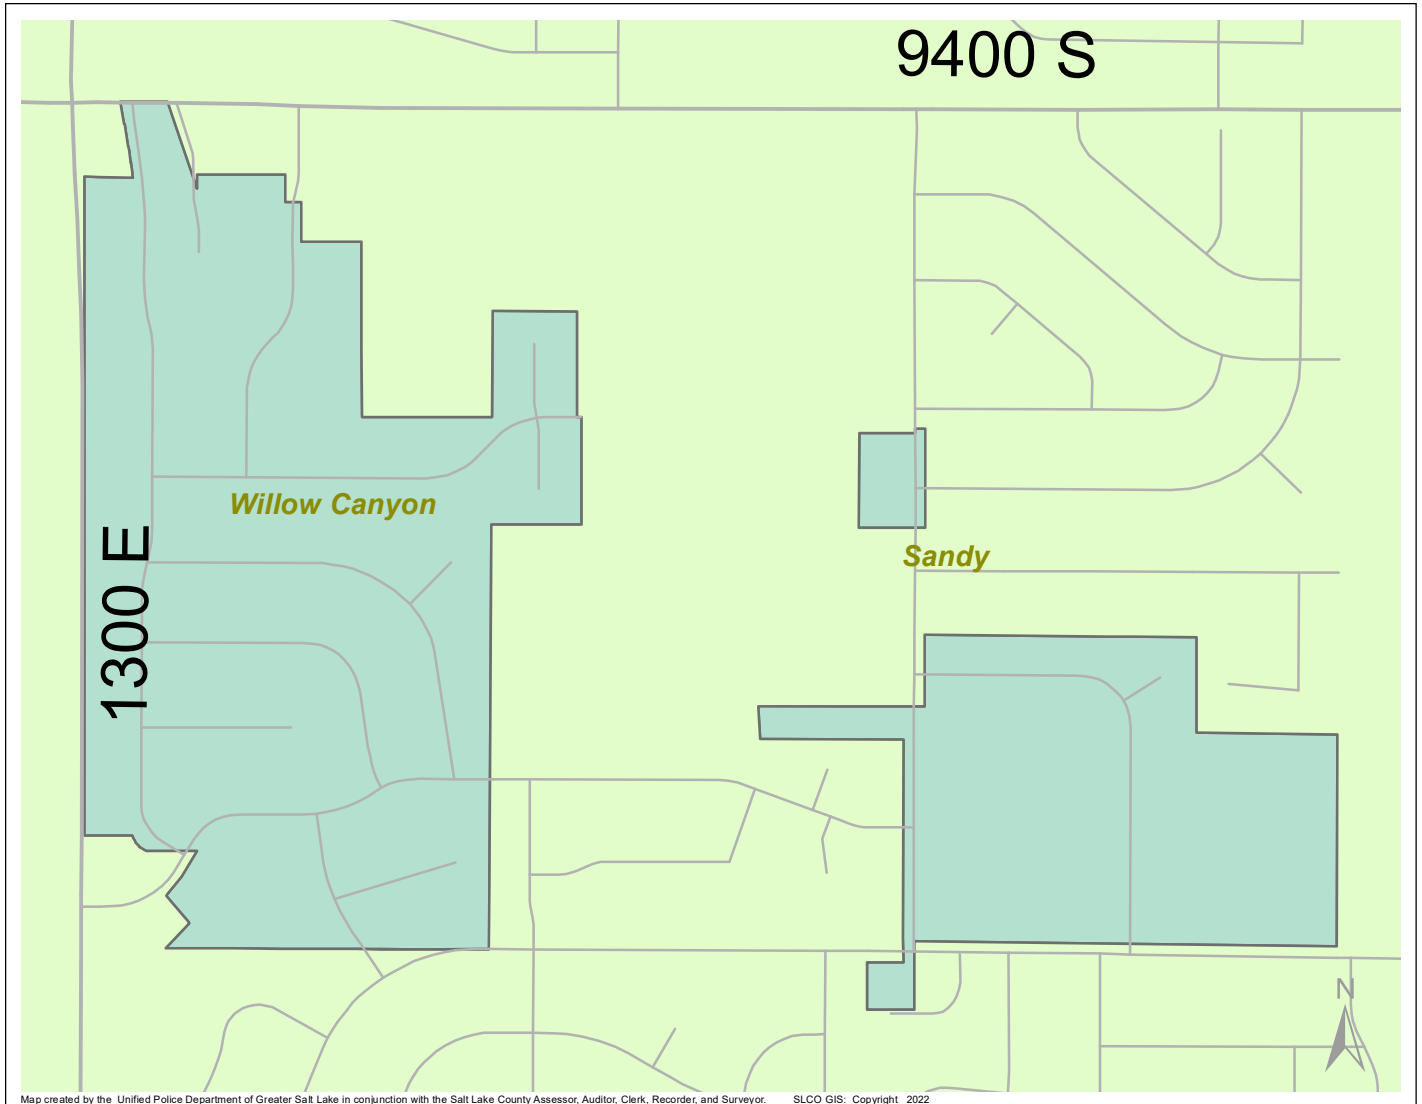

Case Report: Willow Canyon

2022

Apr

**UNIFIED
POLICE**
GREATER SALT LAKE

Total Number of Calls: 15
Total Number of Cases: 3
Total Number of Offenses: 3

SUMMARY OF GROUP A CRIMES	
Arson: 0	Domestic Violence: 0
Assaults: 0	Drive-By Shootings: 0
--Aggravated: 0	Drug Offenses: 0
--Simple: 0	Gang-related: 0
Auto Thefts: 0	Graffiti: 0
Burglary: 0	Hate Crimes: Unavailable
--Business: 0	Juvenile-related: Unavailable
--Residential: 0	Sex Crimes: 0
Homicide: 0	Suspicious Circumstances: 0
Sexual Assault: 0	Vandalism: 0
Robbery: 0	Weapon Violation: 0
Theft/Larceny: 0	Weapon/Force Involved: 0
Vehicle Burglary: 0	1 (Gun): 0
	2 (Knife): 0
	3 (Force Involved): 0
	5 (Unknown): 0
	6 (Rifle/Shotgun): 0

1. **LEGEND:**
2. Arson
   - Assault-Aggravated or Simple
   - Auto Theft
   - Burglary-Business or Residential
   - Domestic Violence
   - Drive-By Shooting
   - Drug-related Offense
   - Graffiti
   - Homicide
   - Sexual Assault
   - Robbery
   - Sex Offense
   - Suspicious Circumstance
   - Theft/Larceny
   - Vandalism
   - Vehicle Burglary
   - Weapon Violation

5/9/2022