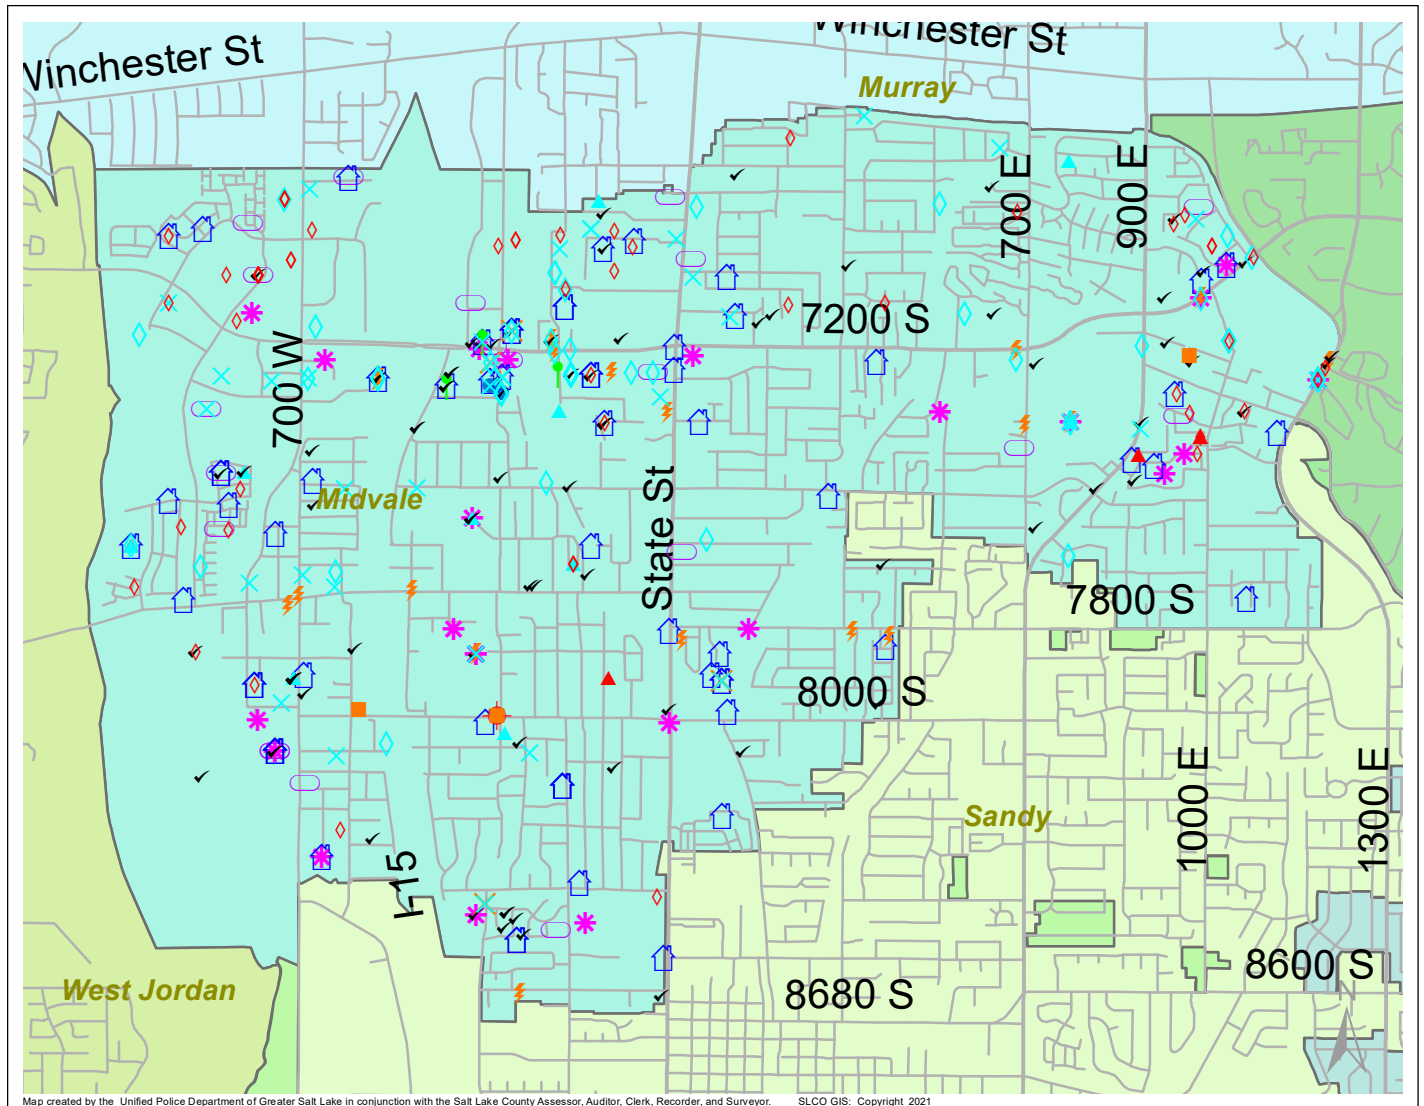

Case Report: Midvale

2021

Oct

UNIFIED POLICE
GREATER SALT LAKE

Total Number of Calls: 2607
Total Number of Cases: 994
Total Number of Offenses: 1173

SUMMARY OF GROUP A CRIMES	
Arson: 0	Domestic Violence: 79
Assaults: 26	Drive-By Shootings: 1
--Aggravated: 1	Drug Offenses: 37
--Simple: 25	Gang-related: 16
Auto Thefts: 21	Graffiti: 7
Burglary: 4	Hate Crimes: Unavailable
--Business: 3	Juvenile-related: Unavailable
--Residential: 1	Sex Crimes: 11
Homicide: 0	Suspicious Circumstances: 87
Sexual Assault: 4	Vandalism: 46
Robbery: 3	Weapon Violation: 7
Theft/Larceny: 76	Weapon/Force Involved: 47
Vehicle Burglary: 55	1 (Gun): 4
	2 (Knife): 2
	3 (Force Involved): 29
	5 (Unknown): 0
	6 (Rifle/Shotgun): 0

1. **LEGEND:**
2. Arson
   - Assault-Aggravated or Simple
   - Auto Theft
   - Burglary-Business or Residential
   - Domestic Violence
   - Drive-By Shooting
   - Drug-related Offense
   - Graffiti
   - Homicide
   - Sexual Assault
   - Robbery
   - Sex Offense
   - Suspicious Circumstance
   - Theft/Larceny
   - Vandalism
   - Vehicle Burglary
   - Weapon Violation