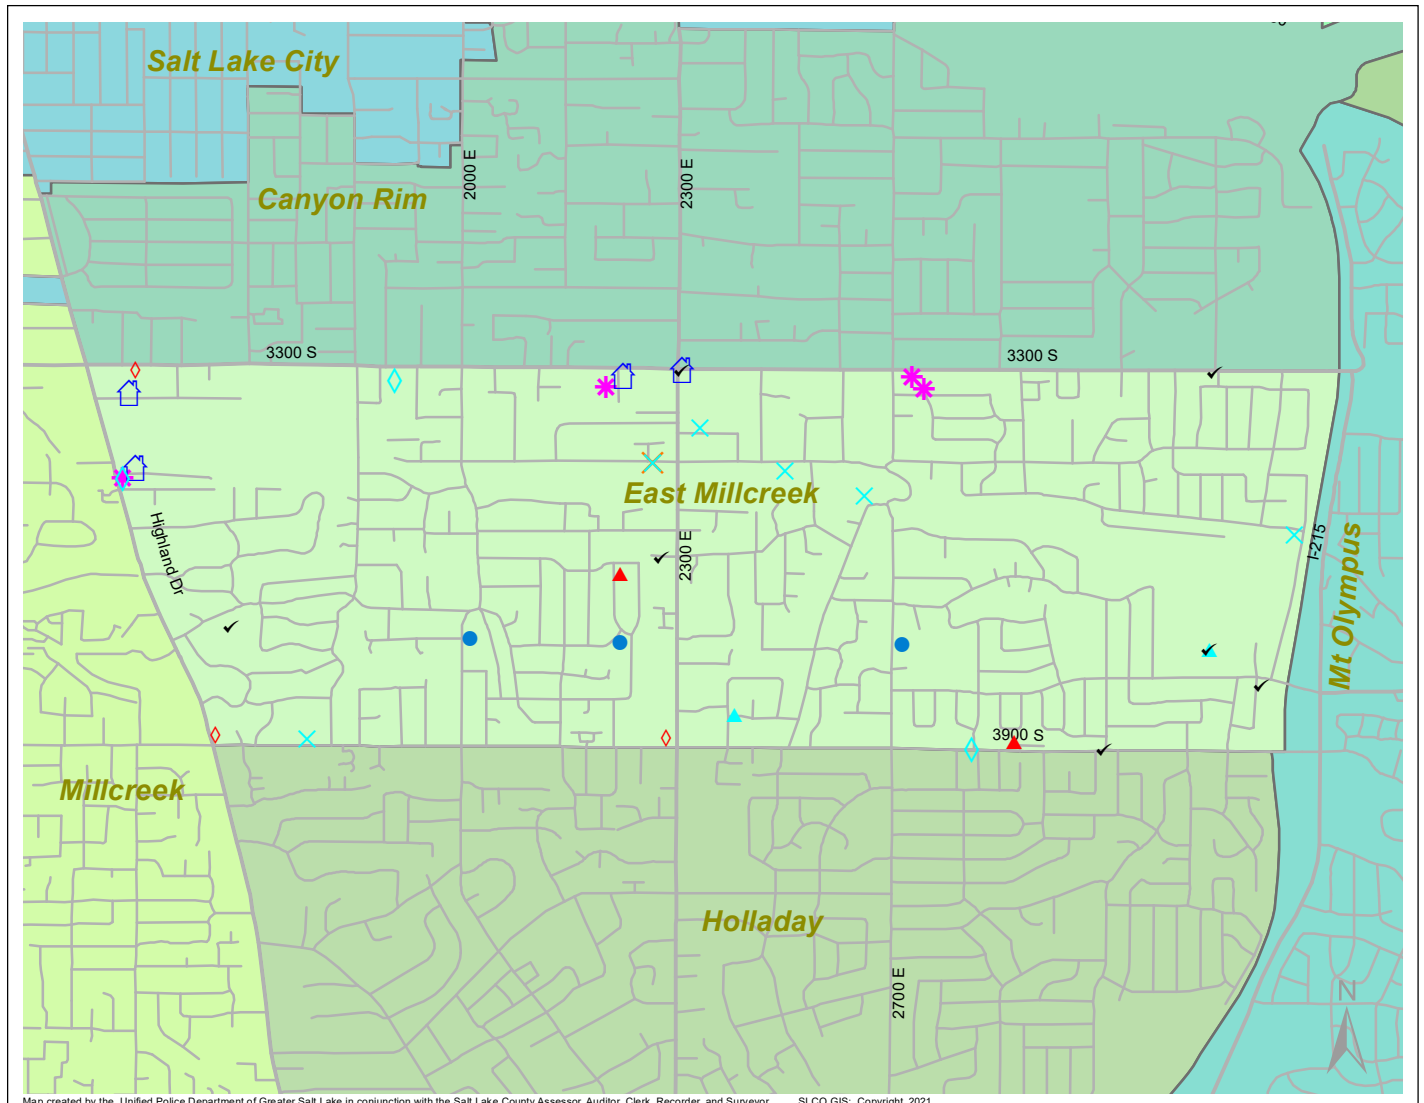

Case Report: East Millcreek

2021

Oct

**UNIFIED
POLICE**
GREATER SALT LAKE

Total Number of Calls: 363
Total Number of Cases: 90
Total Number of Offenses: 98

SUMMARY OF GROUP A CRIMES	
Arson: 0	Domestic Violence: 7
Assaults: 4	Drive-By Shootings: 0
--Aggravated: 0	Drug Offenses: 0
--Simple: 4	Gang-related: 1
Auto Thefts: 0	Graffiti: 1
Burglary: 3	Hate Crimes: Unavailable
--Business: 0	Juvenile-related: Unavailable
--Residential: 3	Sex Crimes: 2
Homicide: 0	Suspicious Circumstances: 7
Sexual Assault: 2	Vandalism: 6
Robbery: 0	Weapon Violation: 0
Theft/Larceny: 3	Weapon/Force Involved: 7
Vehicle Burglary: 3	1 (Gun): 0
	2 (Knife): 0
	3 (Force Involved): 3
	5 (Unknown): 0
	6 (Rifle/Shotgun): 0

1. **LEGEND:**
2. Arson
   - Assault-Aggravated or Simple
   - Auto Theft
   - Burglary-Business or Residential
   - Domestic Violence
   - Drive-By Shooting
   - Drug-related Offense
   - Graffiti
   - Homicide
   - Sexual Assault
   - Robbery
   - Sex Offense
   - Suspicious Circumstance
   - Theft/Larceny
   - Vandalism
   - Vehicle Burglary
   - Weapon Violation

11/8/2021