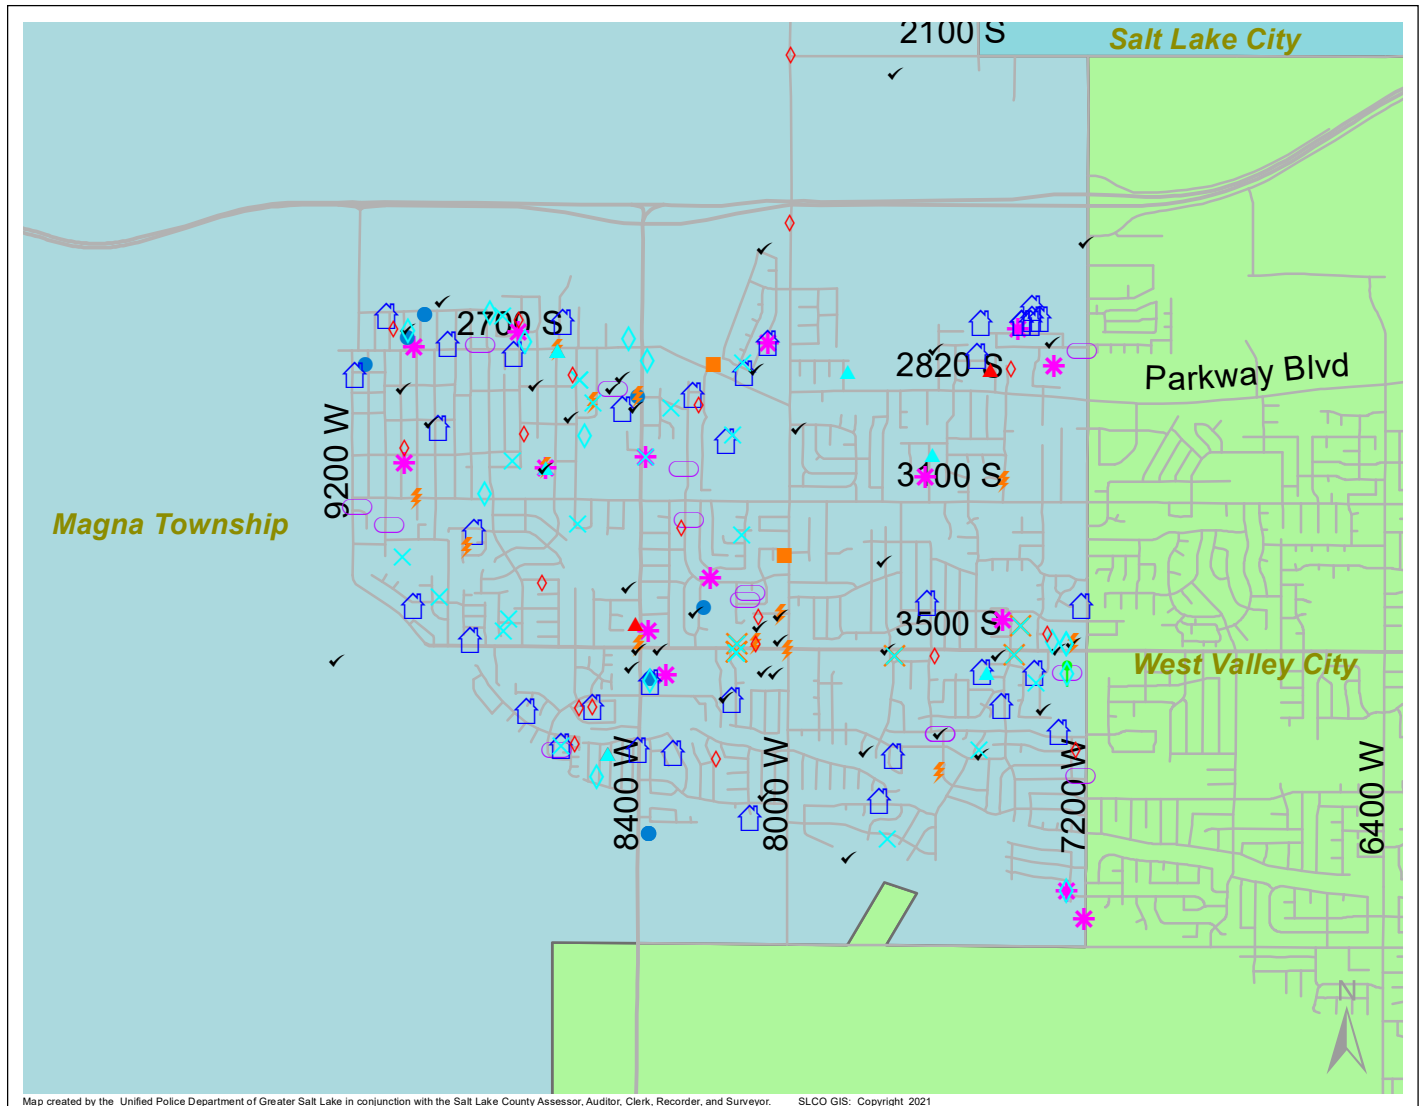

Case Report: Magna Township

2021

Nov

**UNIFIED
POLICE**
GREATER SALT LAKE

Total Number of Calls: 1486
Total Number of Cases: 498
Total Number of Offenses: 577

SUMMARY OF GROUP A CRIMES	
Arson: 0	Domestic Violence: 46
Assaults: 17	Drive-By Shootings: 0
--Aggravated: 2	Drug Offenses: 15
--Simple: 15	Gang-related: 7
Auto Thefts: 18	Graffiti: 8
Burglary: 11	Hate Crimes: Unavailable
--Business: 7	Juvenile-related: Unavailable
--Residential: 3	Sex Crimes: 7
Homicide: 0	Suspicious Circumstances: 41
Sexual Assault: 4	Vandalism: 28
Robbery: 1	Weapon Violation: 2
Theft/Larceny: 15	Weapon/Force Involved: 38
Vehicle Burglary: 25	1 (Gun): 3
	2 (Knife): 1
	3 (Force Involved): 15
	5 (Unknown): 0
	6 (Rifle/Shotgun): 0

1. **LEGEND:**
2. Arson
   - Assault-Aggravated or Simple
   - Auto Theft
   - Burglary-Business or Residential
   - Domestic Violence
   - Drive-By Shooting
   - Drug-related Offense
   - Graffiti
   - Homicide
   - Sexual Assault
   - Robbery
   - Sex Offense
   - Suspicious Circumstance
   - Theft/Larceny
   - Vandalism
   - Vehicle Burglary
   - Weapon Violation