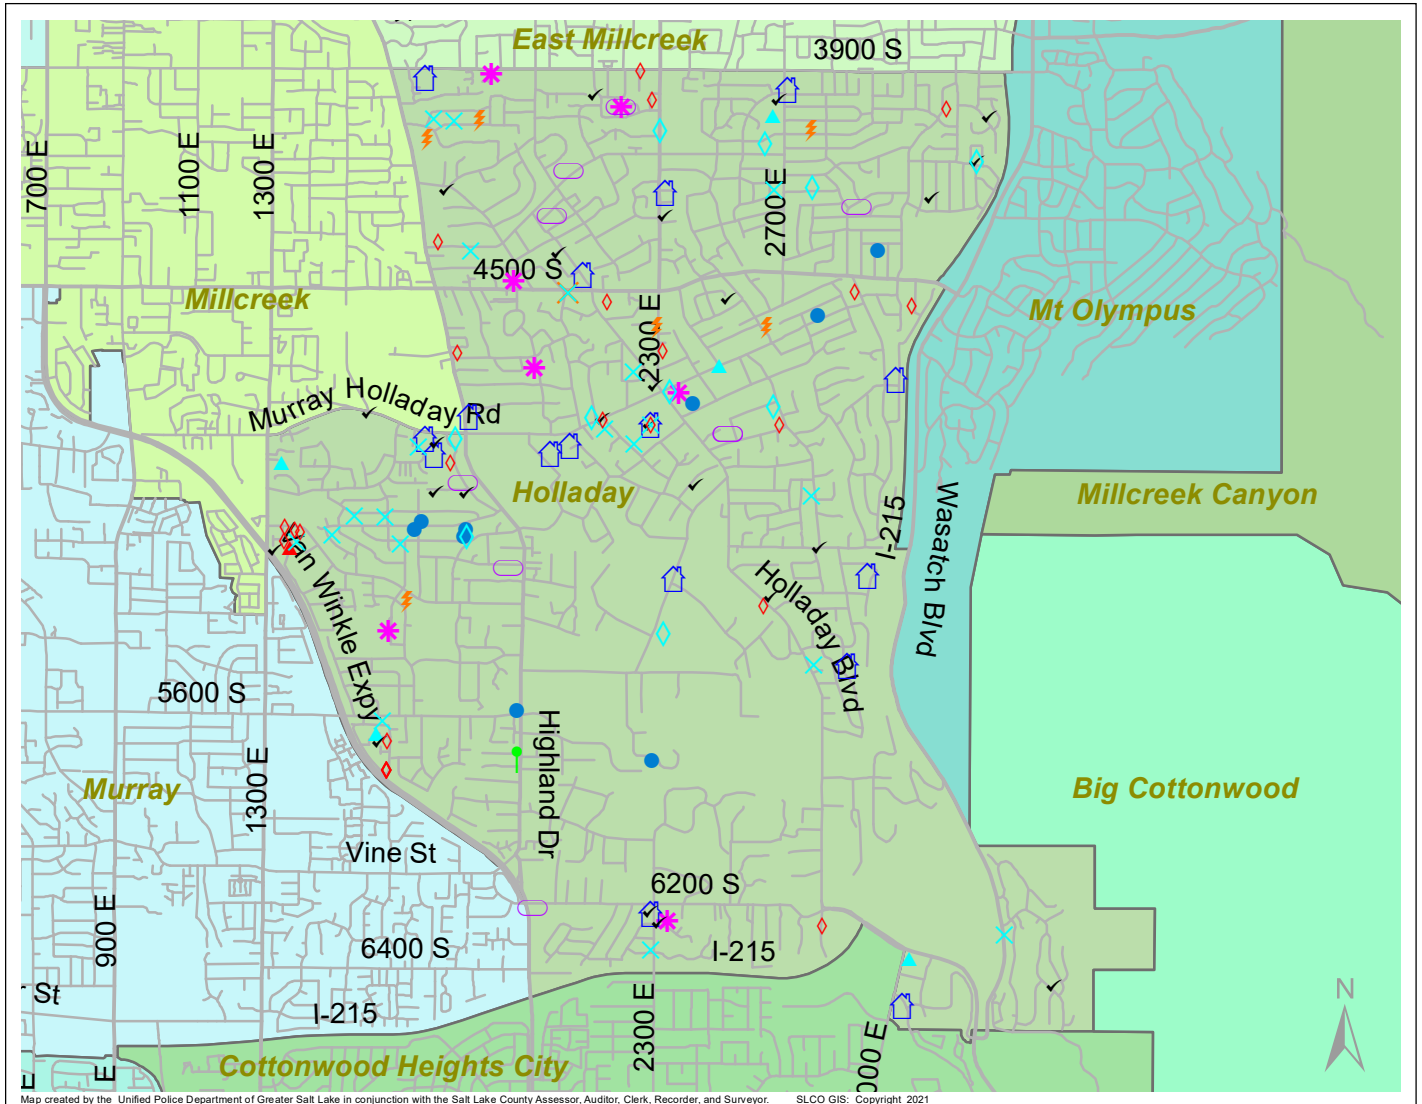

Case Report: Holladay

2021

Nov

**UNIFIED
POLICE**
GREATER SALT LAKE

Total Number of Calls: 967
Total Number of Cases: 286
Total Number of Offenses: 319

SUMMARY OF GROUP A CRIMES	
Arson: 0	Domestic Violence: 20
Assaults: 7	Drive-By Shootings: 0
--Aggravated: 0	Drug Offenses: 10
--Simple: 7	Gang-related: 1
Auto Thefts: 10	Graffiti: 2
Burglary: 9	Hate Crimes: Unavailable
--Business: 1	Juvenile-related: Unavailable
--Residential: 8	Sex Crimes: 5
Homicide: 0	Suspicious Circumstances: 24
Sexual Assault: 1	Vandalism: 22
Robbery: 1	Weapon Violation: 0
Theft/Larceny: 10	Weapon/Force Involved: 12
Vehicle Burglary: 27	1 (Gun): 0
	2 (Knife): 0
	3 (Force Involved): 5
	5 (Unknown): 0
	6 (Rifle/Shotgun): 0

1. **LEGEND:**
2. Arson
   - Assault-Aggravated or Simple
   - Auto Theft
   - Burglary-Business or Residential
   - Domestic Violence
   - Drive-By Shooting
   - Drug-related Offense
   - Graffiti
   - Homicide
   - Sexual Assault
   - Robbery
   - Sex Offense
   - Suspicious Circumstance
   - Theft/Larceny
   - Vandalism
   - Vehicle Burglary
   - Weapon Violation

12/6/2021