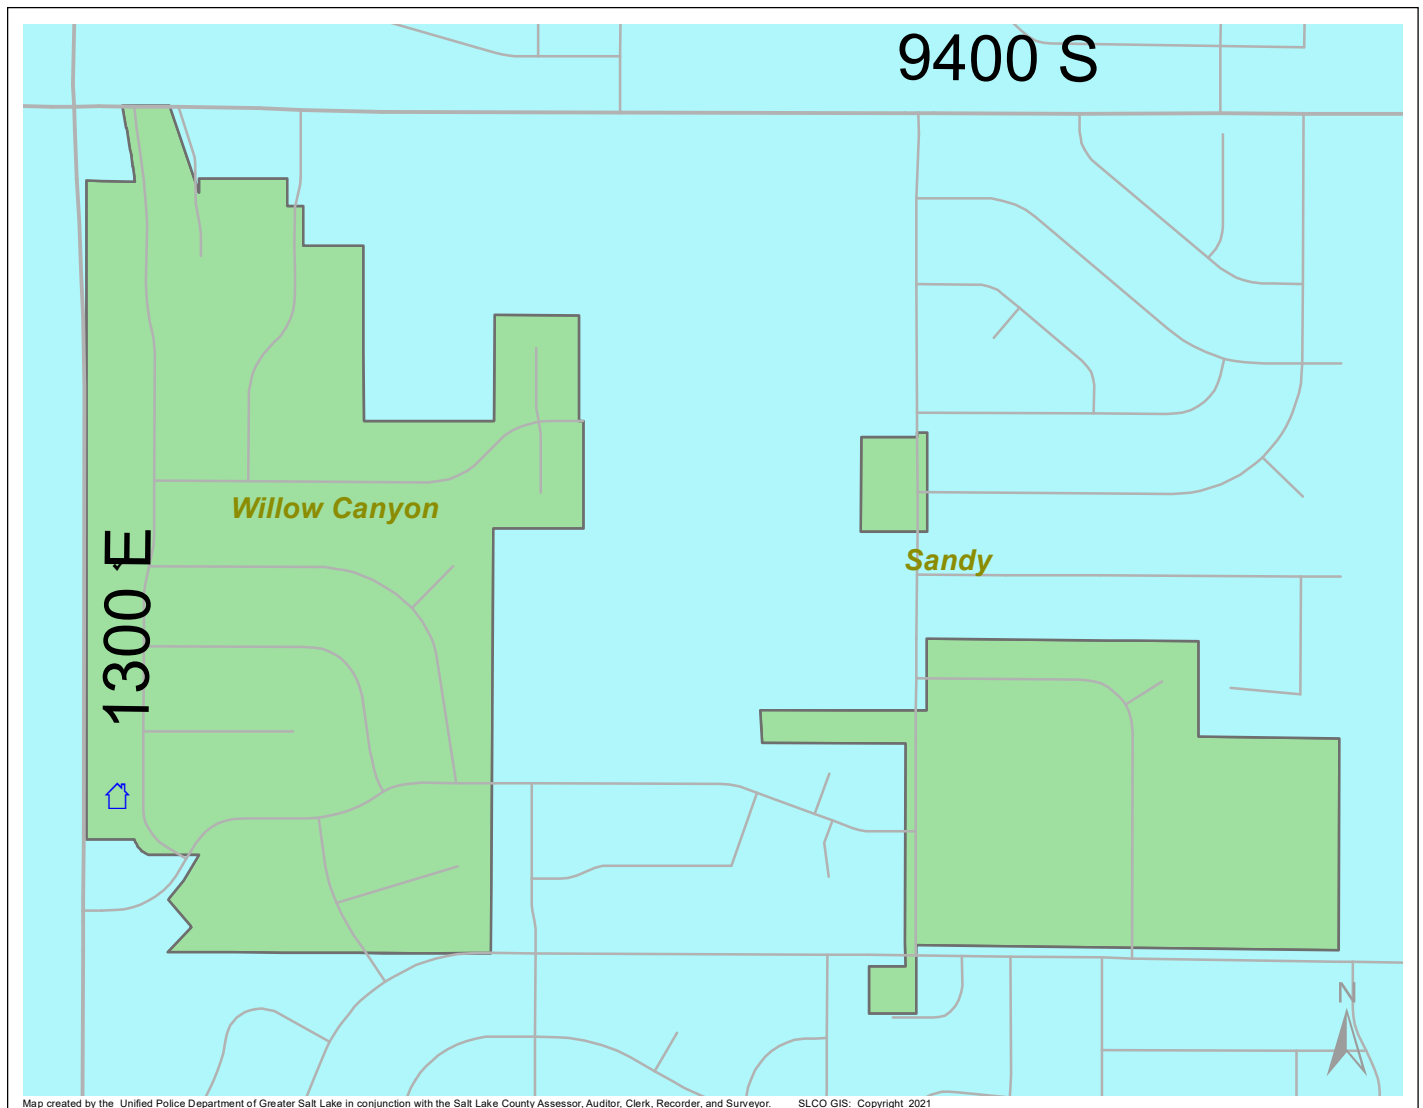

Case Report: Willow Canyon

2021

Jun

Total Number of Calls: 12
Total Number of Cases: 4
Total Number of Offenses: 4

SUMMARY OF GROUP A CRIMES	
Arson: 0	Domestic Violence: 1
Assaults: 0	Drive-By Shootings: 0
--Aggravated: 0	Drug Offenses: 0
--Simple: 0	Gang-related: 0
Auto Thefts: 0	Graffiti: 0
Burglary: 0	Hate Crimes: Unavailable
--Business: 0	Juvenile-related: Unavailable
--Residential: 0	Sex Crimes: 0
Homicide: 0	Suspicious Circumstances: 1
Sexual Assault: 0	Vandalism: 0
Robbery: 0	Weapon Violation: 0
Theft/Larceny: 0	Weapon/Force Involved: 0
Vehicle Burglary: 0	1 (Gun): 0
	2 (Knife): 0
	3 (Force Involved): 0
	5 (Unknown): 0
	6 (Rifle/Shotgun): 0

1. **LEGEND:**
2. Arson
   - Assault-Aggravated or Simple
   - Auto Theft
   - Burglary-Business or Residential
   - Domestic Violence
   - Drive-By Shooting
   - Drug-related Offense
   - Graffiti
   - Homicide
   - Sexual Assault
   - Robbery
   - Sex Offense
   - Suspicious Circumstance
   - Theft/Larceny
   - Vandalism
   - Vehicle Burglary
   - Weapon Violation