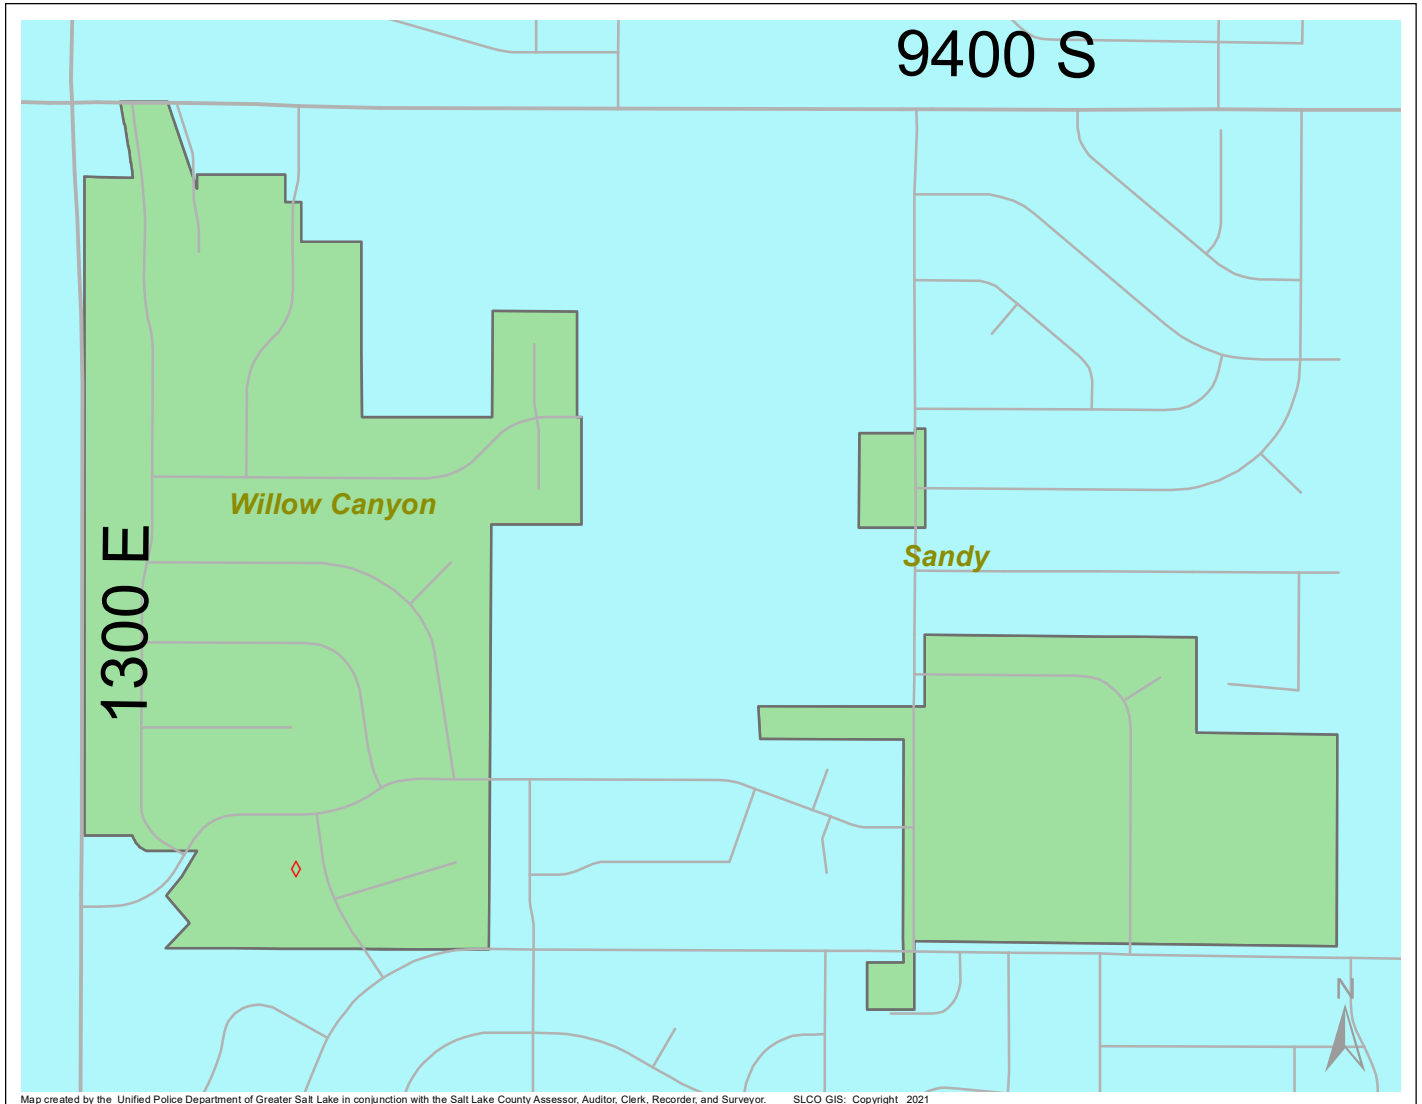

Case Report: Willow Canyon

2021

Jul

**UNIFIED
POLICE**
GREATER SALT LAKE

Total Number of Calls: 19
Total Number of Cases: 5
Total Number of Offenses: 5

SUMMARY OF GROUP A CRIMES	
Arson: 0	Domestic Violence: 0
Assaults: 0	Drive-By Shootings: 0
--Aggravated: 0	Drug Offenses: 0
--Simple: 0	Gang-related: 0
Auto Thefts: 0	Graffiti: 0
Burglary: 0	Hate Crimes: Unavailable
--Business: 0	Juvenile-related: Unavailable
--Residential: 0	Sex Crimes: 0
Homicide: 0	Suspicious Circumstances: 0
Sexual Assault: 0	Vandalism: 0
Robbery: 0	Weapon Violation: 0
Theft/Larceny: 0	Weapon/Force Involved: 0
Vehicle Burglary: 1	1 (Gun): 0
	2 (Knife): 0
	3 (Force Involved): 0
	5 (Unknown): 0
	6 (Rifle/Shotgun): 0

1. **LEGEND:**
2. Arson
   - Assault-Aggravated or Simple
   - Auto Theft
   - Burglary-Business or Residential
   - Domestic Violence
   - Drive-By Shooting
   - Drug-related Offense
   - Graffiti
   - Homicide
   - Sexual Assault
   - Robbery
   - Sex Offense
   - Suspicious Circumstance
   - Theft/Larceny
   - Vandalism
   - Vehicle Burglary
   - Weapon Violation

8/5/2021