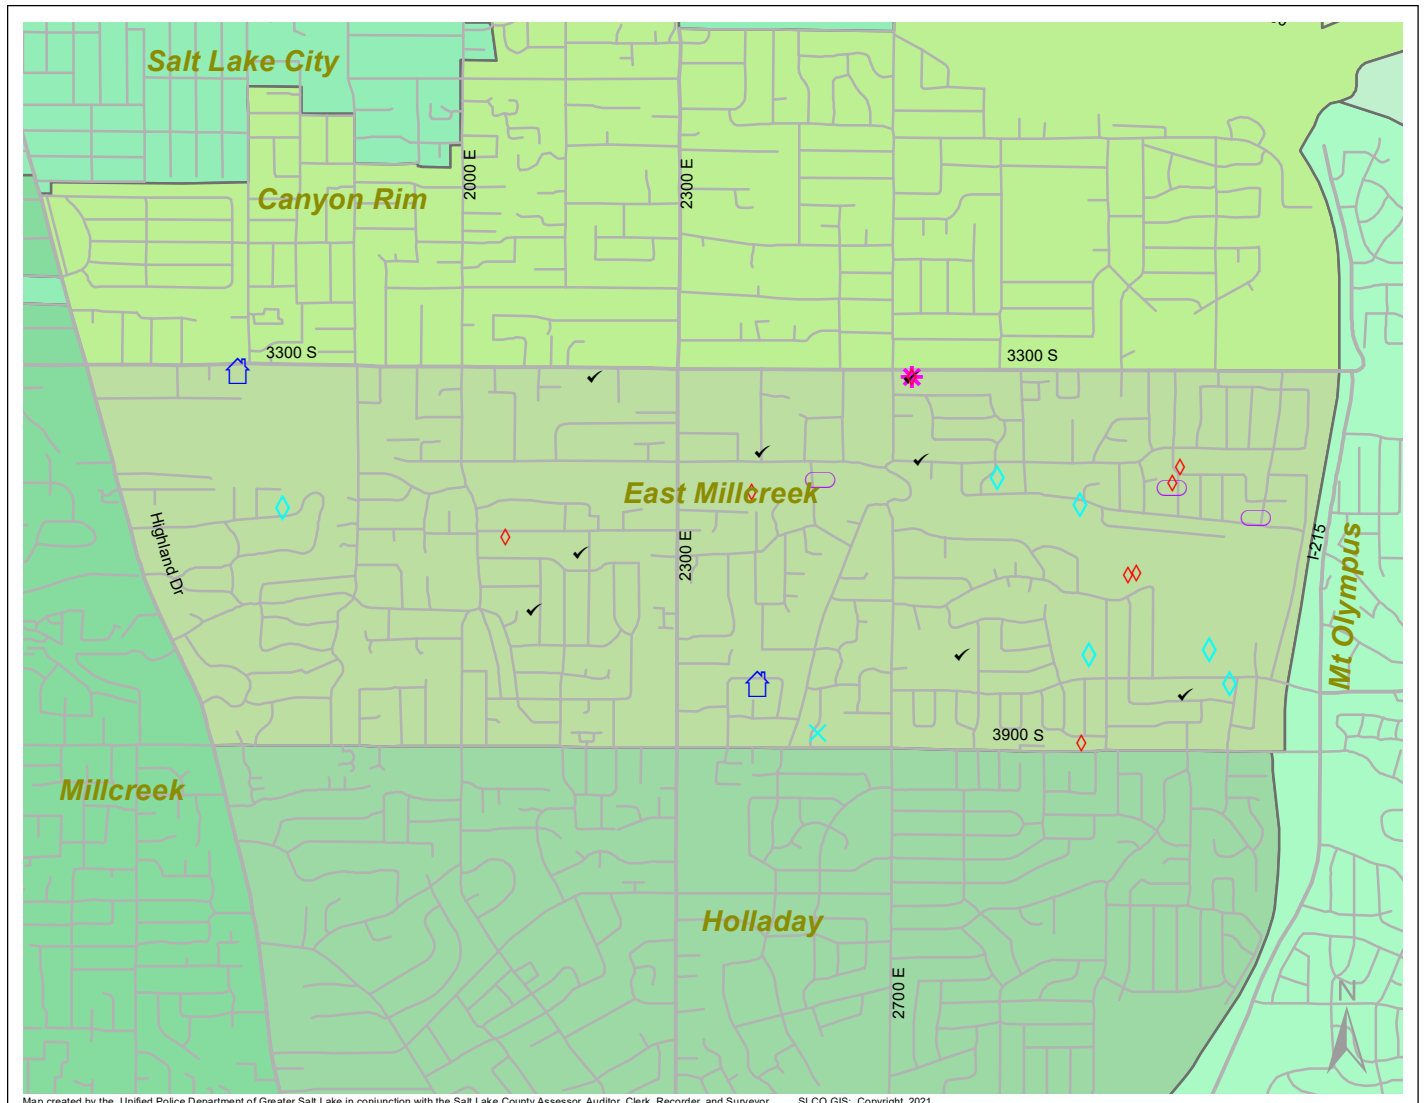

Case Report: East Millcreek

2021

Jan

**UNIFIED
POLICE**
GREATER SALT LAKE

Total Number of Calls: 285
Total Number of Cases: 89
Total Number of Offenses: 96

SUMMARY OF GROUP A CRIMES	
Arson: 0	Domestic Violence: 3
Assaults: 3	Drive-By Shootings: 0
--Aggravated: 0	Drug Offenses: 0
--Simple: 3	Gang-related: 0
Auto Thefts: 3	Graffiti: 1
Burglary: 0	Hate Crimes: Unavailable
--Business: 0	Juvenile-related: Unavailable
--Residential: 0	Sex Crimes: 0
Homicide: 0	Suspicious Circumstances: 8
Sexual Assault: 0	Vandalism: 2
Robbery: 0	Weapon Violation: 0
Theft/Larceny: 6	Weapon/Force Involved: 3
Vehicle Burglary: 8	1 (Gun): 0
	2 (Knife): 0
	3 (Force Involved): 2
	5 (Unknown): 0
	6 (Rifle/Shotgun): 0

1. **LEGEND:**
2. Arson
   - Assault-Aggravated or Simple
   - Auto Theft
   - Burglary-Business or Residential
   - Domestic Violence
   - Drive-By Shooting
   - Drug-related Offense
   - Graffiti
   - Homicide
   - Sexual Assault
   - Robbery
   - Sex Offense
   - Suspicious Circumstance
   - Theft/Larceny
   - Vandalism
   - Vehicle Burglary
   - Weapon Violation