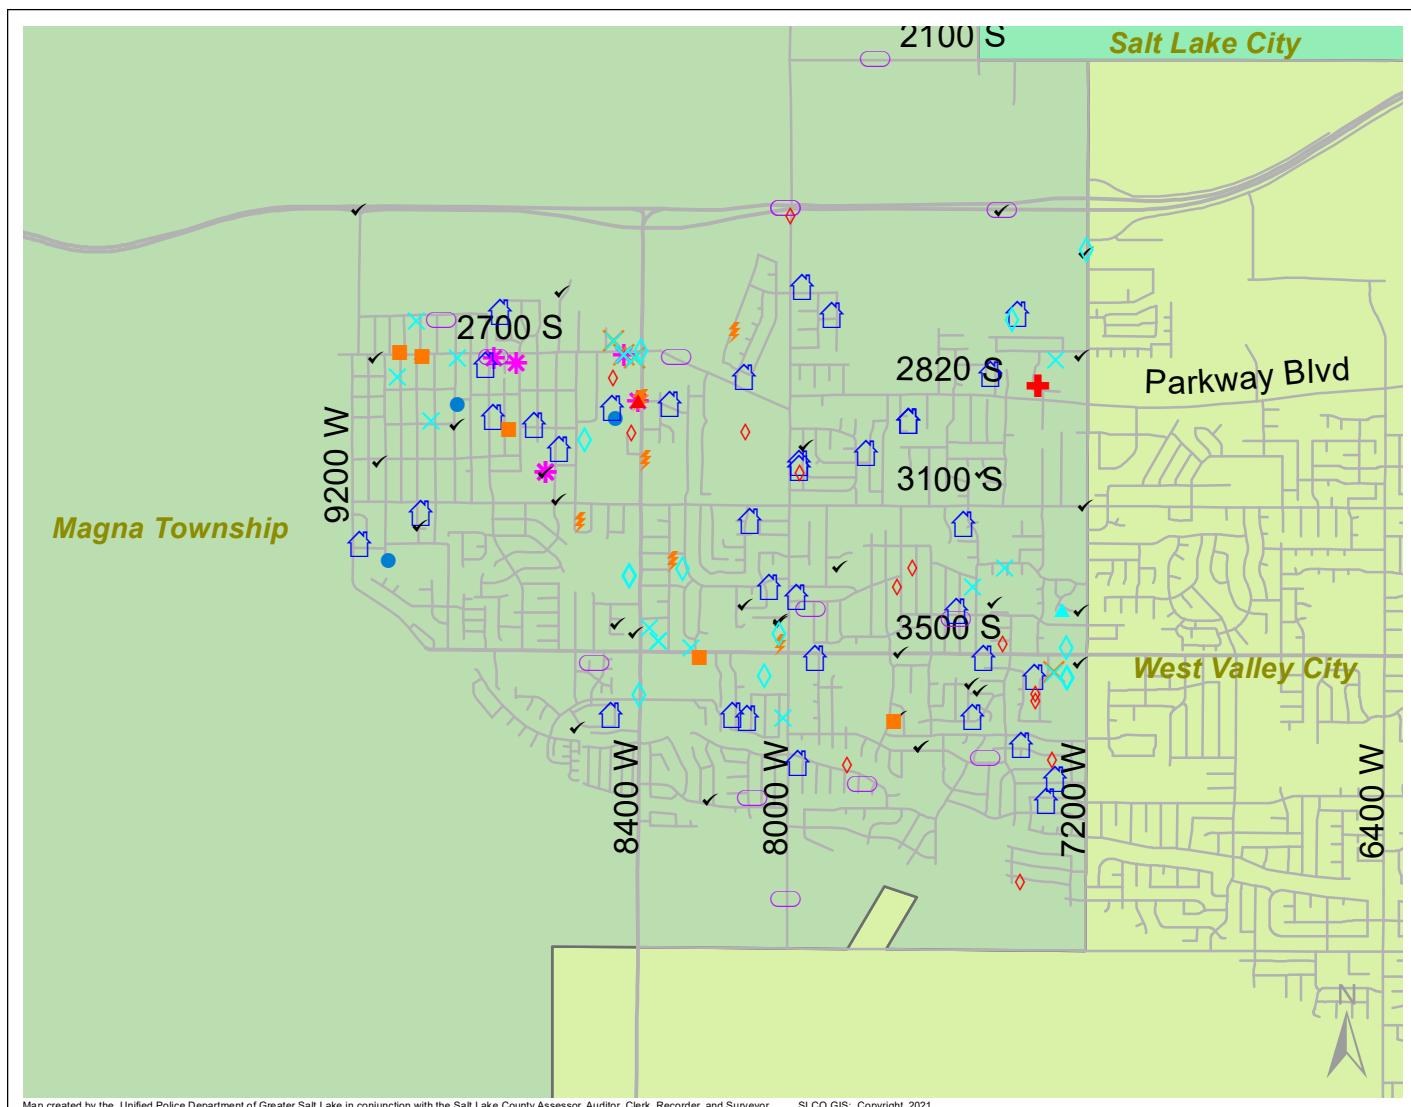

Case Report: Magna Township

2021

Feb

Total Number of Calls: 1093
Total Number of Cases: 427
Total Number of Offenses: 506

SUMMARY OF GROUP A CRIMES	
Arson: 0	Domestic Violence: 41
Assaults: 7	Drive-By Shootings: 0
--Aggravated: 0	Drug Offenses: 15
--Simple: 7	Gang-related: 10
Auto Thefts: 18	Graffiti: 6
Burglary: 3	Hate Crimes: Unavailable
--Business: 3	Juvenile-related: Unavailable
--Residential: 0	Sex Crimes: 1
Homicide: 1	Suspicious Circumstances: 32
Sexual Assault: 1	Vandalism: 21
Robbery: 0	Weapon Violation: 7
Theft/Larceny: 15	Weapon/Force Involved: 17
Vehicle Burglary: 14	1 (Gun): 5
	2 (Knife): 0
	3 (Force Involved): 10
	5 (Unknown): 0
	6 (Rifle/Shotgun): 0

1. **LEGEND:**
2. Arson
   - Assault-Aggravated or Simple
   - Auto Theft
   - Burglary-Business or Residential
   - Domestic Violence
   - Drive-By Shooting
   - Drug-related Offense
   - Graffiti
   - Homicide
   - Sexual Assault
   - Robbery
   - Sex Offense
   - Suspicious Circumstance
   - Theft/Larceny
   - Vandalism
   - Vehicle Burglary
   - Weapon Violation