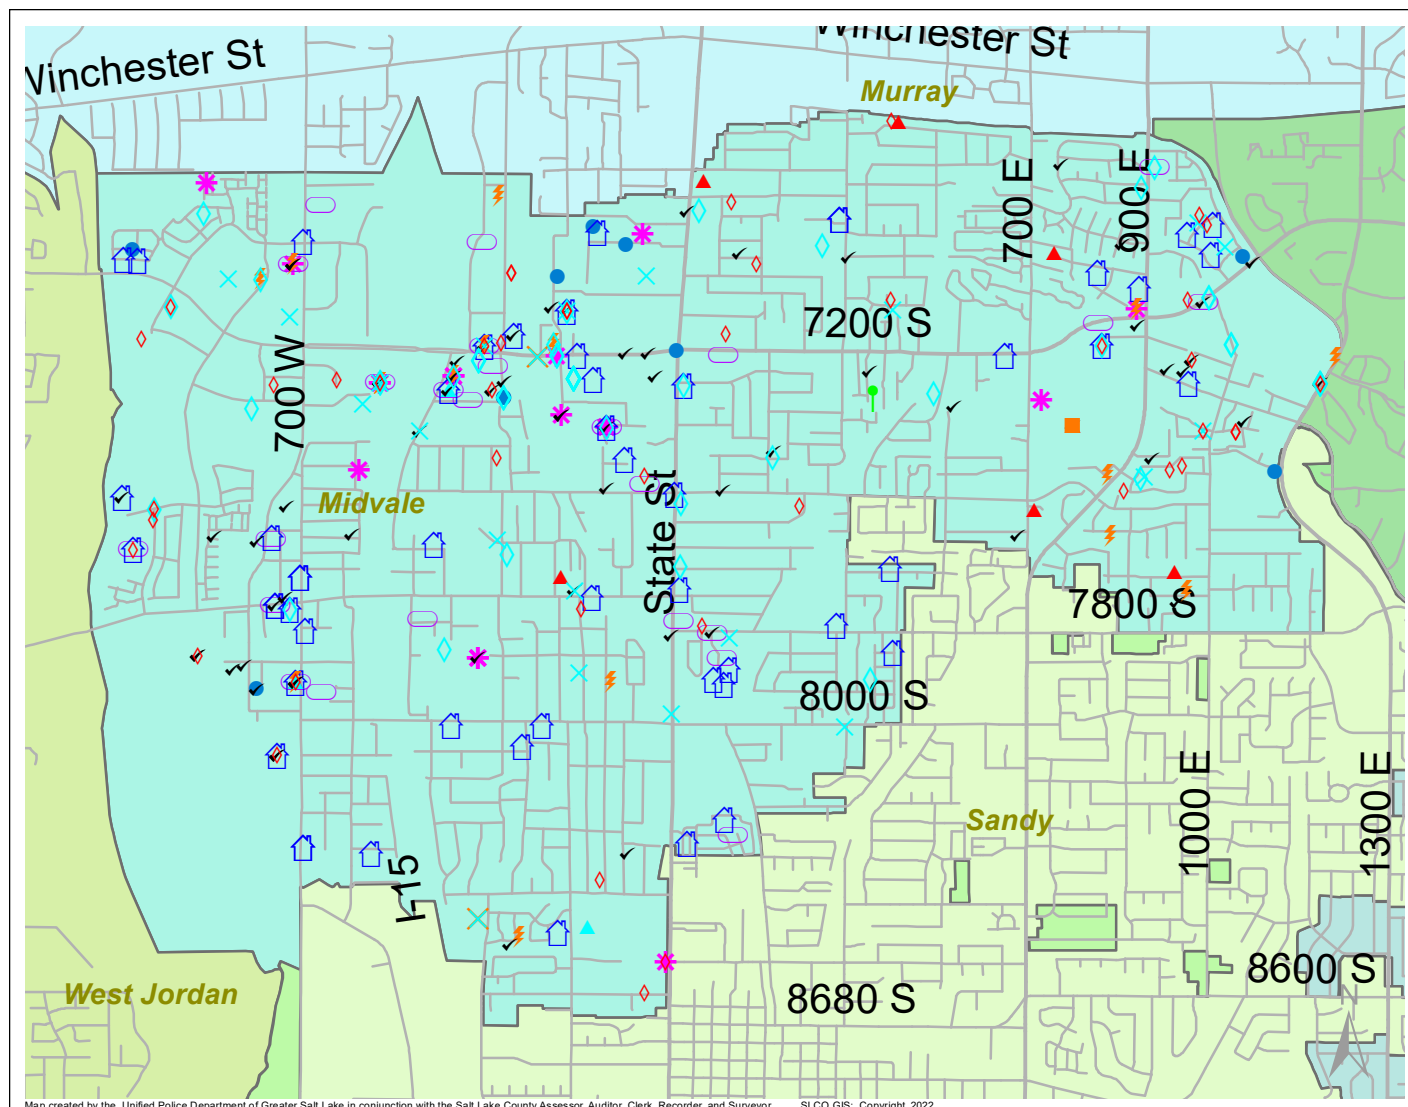

Case Report: Midvale

2021

Dec

UNIFIED POLICE
GREATER SALT LAKE

Total Number of Calls: 2551
Total Number of Cases: 862
Total Number of Offenses: 1004

SUMMARY OF GROUP A CRIMES	
Arson: 0	Domestic Violence: 63
Assaults: 18	Drive-By Shootings: 0
--Aggravated: 0	Drug Offenses: 31
--Simple: 18	Gang-related: 5
Auto Thefts: 28	Graffiti: 3
Burglary: 11	Hate Crimes: Unavailable
--Business: 7	Juvenile-related: Unavailable
--Residential: 4	Sex Crimes: 4
Homicide: 0	Suspicious Circumstances: 65
Sexual Assault: 10	Vandalism: 23
Robbery: 1	Weapon Violation: 2
Theft/Larceny: 57	Weapon/Force Involved: 42
Vehicle Burglary: 44	1 (Gun): 3
	2 (Knife): 1
	3 (Force Involved): 23
	5 (Unknown): 3
	6 (Rifle/Shotgun): 0

1. **LEGEND:**
2. Arson
   - Assault-Aggravated or Simple
   - Auto Theft
   - Burglary-Business or Residential
   - Domestic Violence
   - Drive-By Shooting
   - Drug-related Offense
   - Graffiti
   - Homicide
   - Sexual Assault
   - Robbery
   - Sex Offense
   - Suspicious Circumstance
   - Theft/Larceny
   - Vandalism
   - Vehicle Burglary
   - Weapon Violation