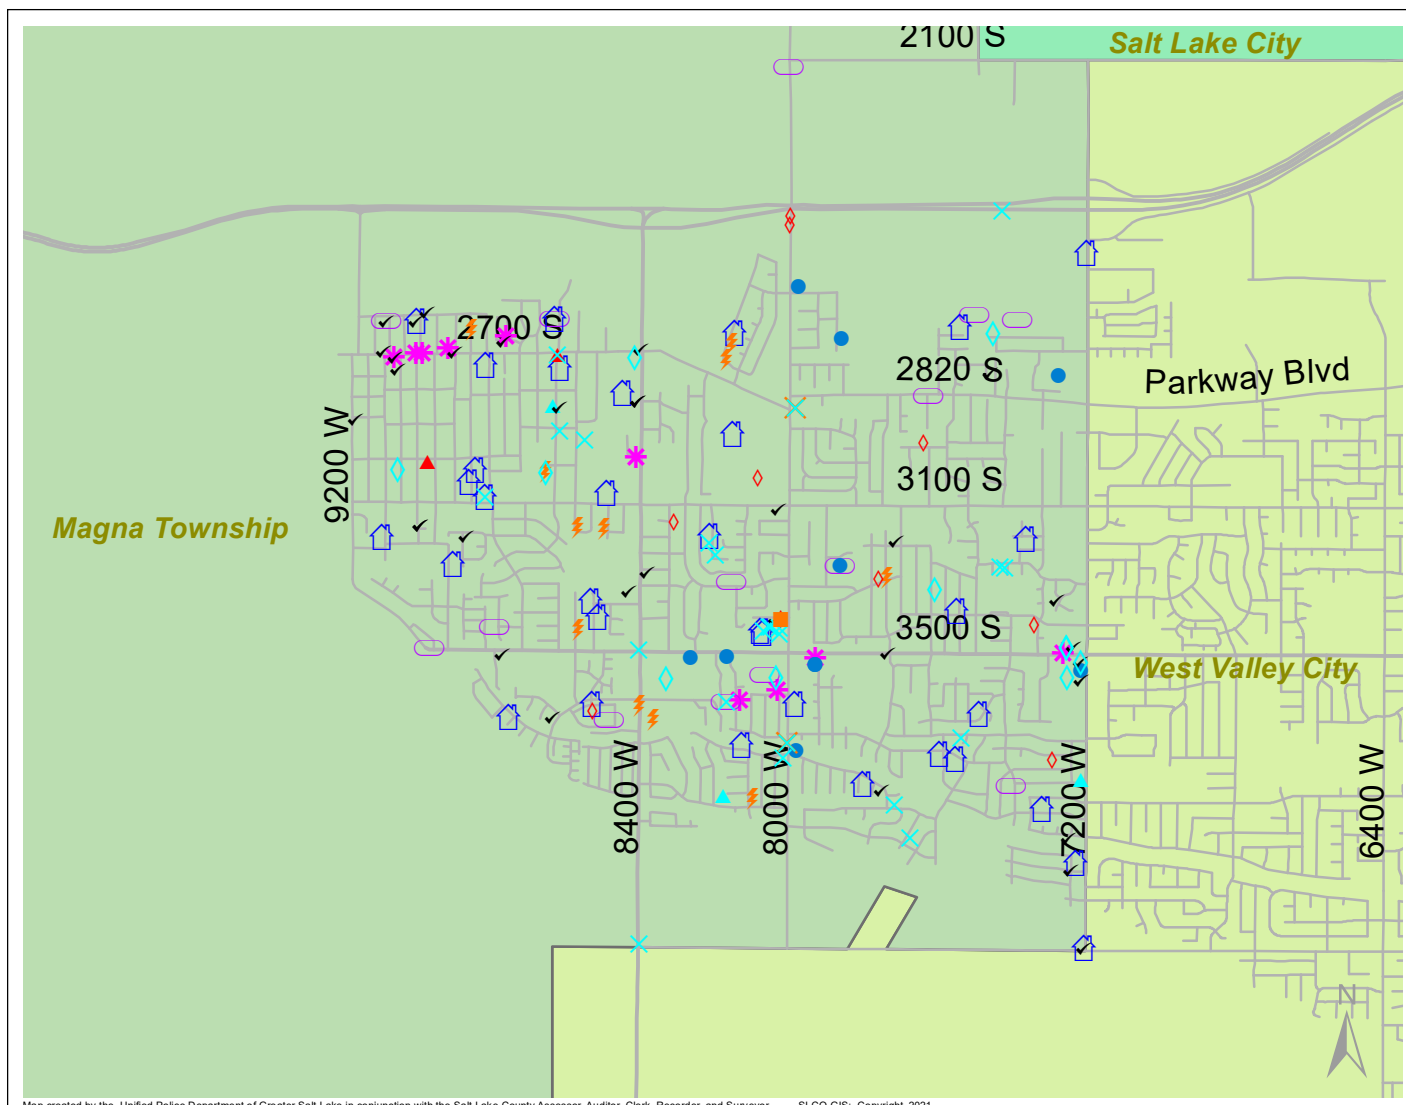

Case Report: Magna Township

2021

Apr

Total Number of Calls: 1561
Total Number of Cases: 466
Total Number of Offenses: 537

SUMMARY OF GROUP A CRIMES	
Arson: 0	Domestic Violence: 37
Assaults: 10	Drive-By Shootings: 0
--Aggravated: 1	Drug Offenses: 18
--Simple: 9	Gang-related: 13
Auto Thefts: 15	Graffiti: 3
Burglary: 11	Hate Crimes: Unavailable
--Business: 5	Juvenile-related: Unavailable
--Residential: 6	Sex Crimes: 3
Homicide: 0	Suspicious Circumstances: 38
Sexual Assault: 2	Vandalism: 26
Robbery: 0	Weapon Violation: 5
Theft/Larceny: 13	Weapon/Force Involved: 23
Vehicle Burglary: 11	1 (Gun): 4
	2 (Knife): 1
	3 (Force Involved): 8
	5 (Unknown): 1
	6 (Rifle/Shotgun): 0

1. **LEGEND:**
2. Arson
   - Assault-Aggravated or Simple
   - Auto Theft
   - Burglary-Business or Residential
   - Domestic Violence
   - Drive-By Shooting
   - Drug-related Offense
   - Graffiti
   - Homicide
   - Sexual Assault
   - Robbery
   - Sex Offense
   - Suspicious Circumstance
   - Theft/Larceny
   - Vandalism
   - Vehicle Burglary
   - Weapon Violation