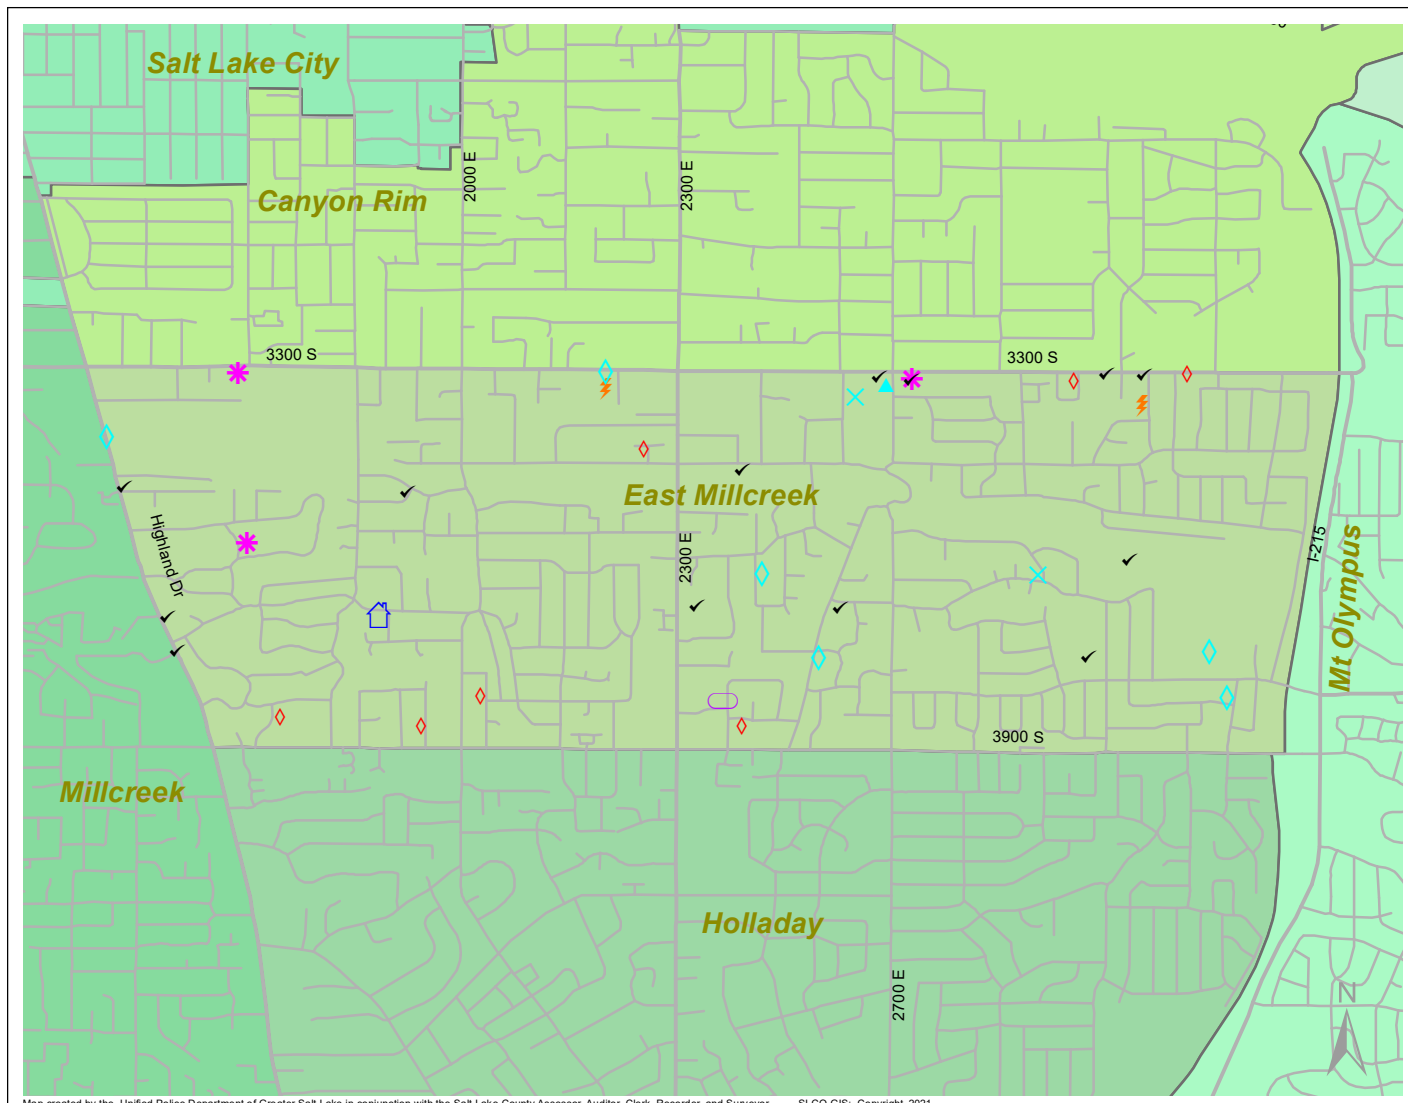

Case Report: East Millcreek

2021

Apr

**UNIFIED
POLICE**
GREATER SALT LAKE

Total Number of Calls: 360
Total Number of Cases: 94
Total Number of Offenses: 103

SUMMARY OF GROUP A CRIMES	
Arson: 0	Domestic Violence: 2
Assaults: 3	Drive-By Shootings: 0
--Aggravated: 0	Drug Offenses: 2
--Simple: 3	Gang-related: 0
Auto Thefts: 1	Graffiti: 1
Burglary: 0	Hate Crimes: Unavailable
--Business: 0	Juvenile-related: Unavailable
--Residential: 0	Sex Crimes: 1
Homicide: 0	Suspicious Circumstances: 14
Sexual Assault: 0	Vandalism: 3
Robbery: 0	Weapon Violation: 0
Theft/Larceny: 6	Weapon/Force Involved: 6
Vehicle Burglary: 7	1 (Gun): 0
	2 (Knife): 0
	3 (Force Involved): 1
	5 (Unknown): 0
	6 (Rifle/Shotgun): 0

1. **LEGEND:**
2. Arson
   - Assault-Aggravated or Simple
   - Auto Theft
   - Burglary-Business or Residential
   - Domestic Violence
   - Drive-By Shooting
   - Drug-related Offense
   - Graffiti
   - Homicide
   - Sexual Assault
   - Robbery
   - Sex Offense
   - Suspicious Circumstance
   - Theft/Larceny
   - Vandalism
   - Vehicle Burglary
   - Weapon Violation