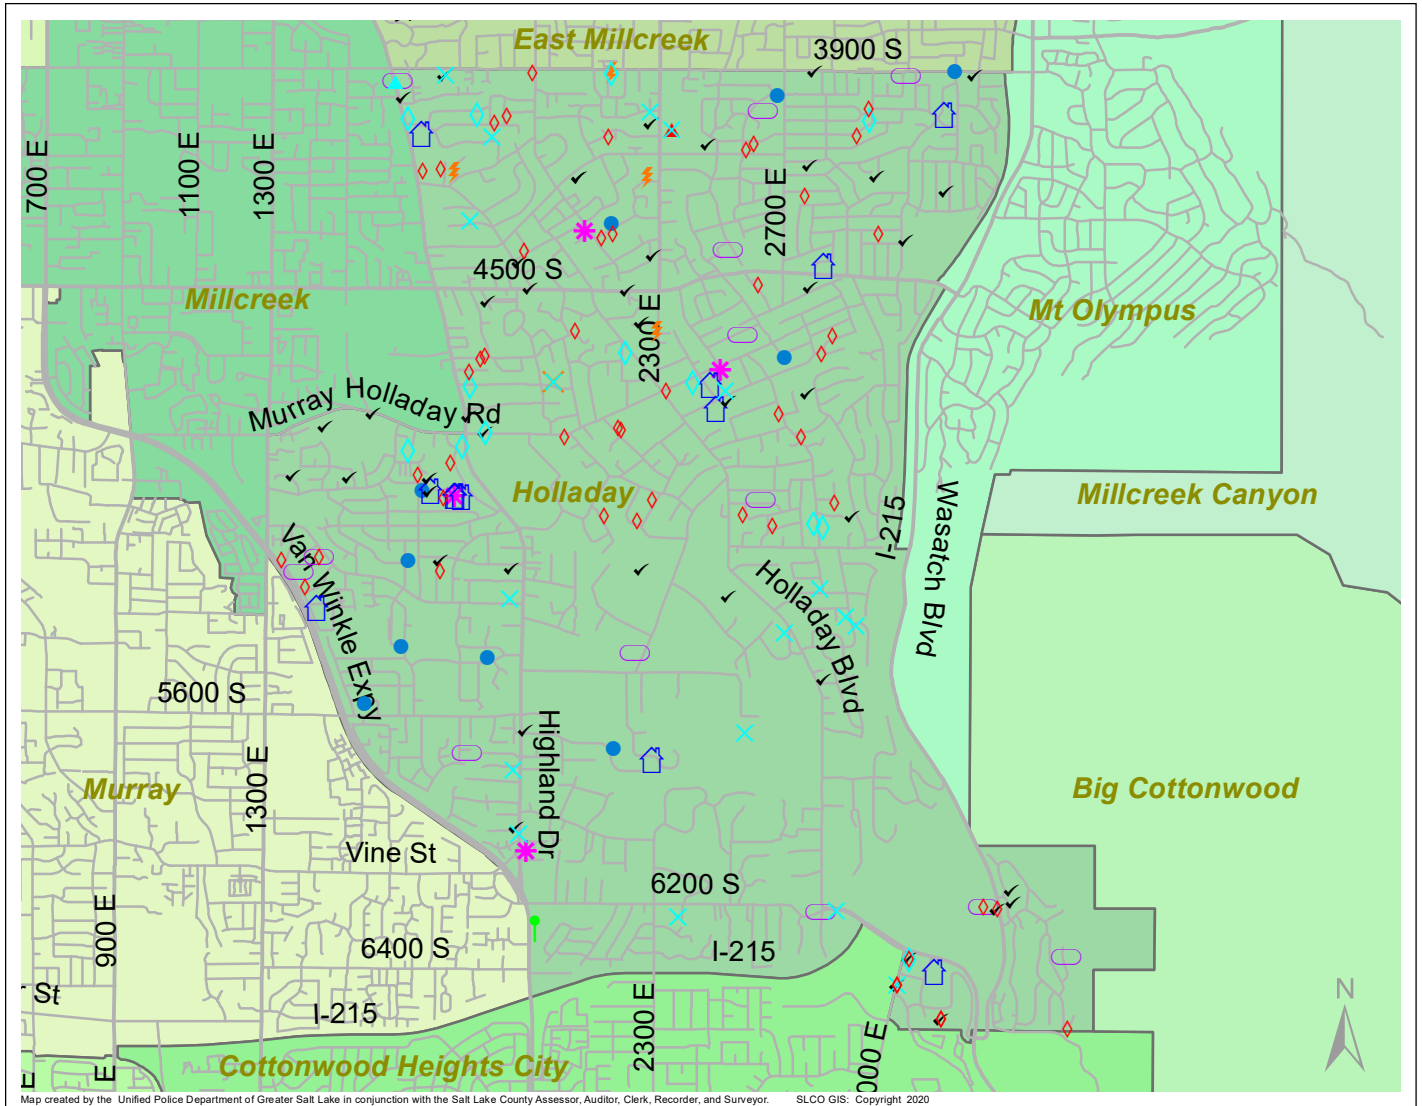

Case Report: Holladay

2020

Oct

UNIFIED POLICE
GREATER SALT LAKE

Total Number of Calls: 1022
Total Number of Cases: 318
Total Number of Offenses: 355

SUMMARY OF GROUP A CRIMES	
Arson: 0	Domestic Violence: 14
Assaults: 4	Drive-By Shootings: 0
--Aggravated: 1	Drug Offenses: 6
--Simple: 3	Gang-related: 4
Auto Thefts: 13	Graffiti: 2
Burglary: 10	Hate Crimes: Unavailable
--Business: 4	Juvenile-related: Unavailable
--Residential: 6	Sex Crimes: 1
Homicide: 0	Suspicious Circumstances: 43
Sexual Assault: 1	Vandalism: 25
Robbery: 1	Weapon Violation: 0
Theft/Larceny: 13	Weapon/Force Involved: 8
Vehicle Burglary: 50	1 (Gun): 1
	2 (Knife): 0
	3 (Force Involved): 4
	5 (Unknown): 0
	6 (Rifle/Shotgun): 0

1. **LEGEND:**
2. Arson
   - Assault-Aggravated or Simple
   - Auto Theft
   - Burglary-Business or Residential
   - Domestic Violence
   - Drive-By Shooting
   - Drug-related Offense
   - Graffiti
   - Homicide
   - Sexual Assault
   - Robbery
   - Sex Offense
   - Suspicious Circumstance
   - Theft/Larceny
   - Vandalism
   - Vehicle Burglary
   - Weapon Violation