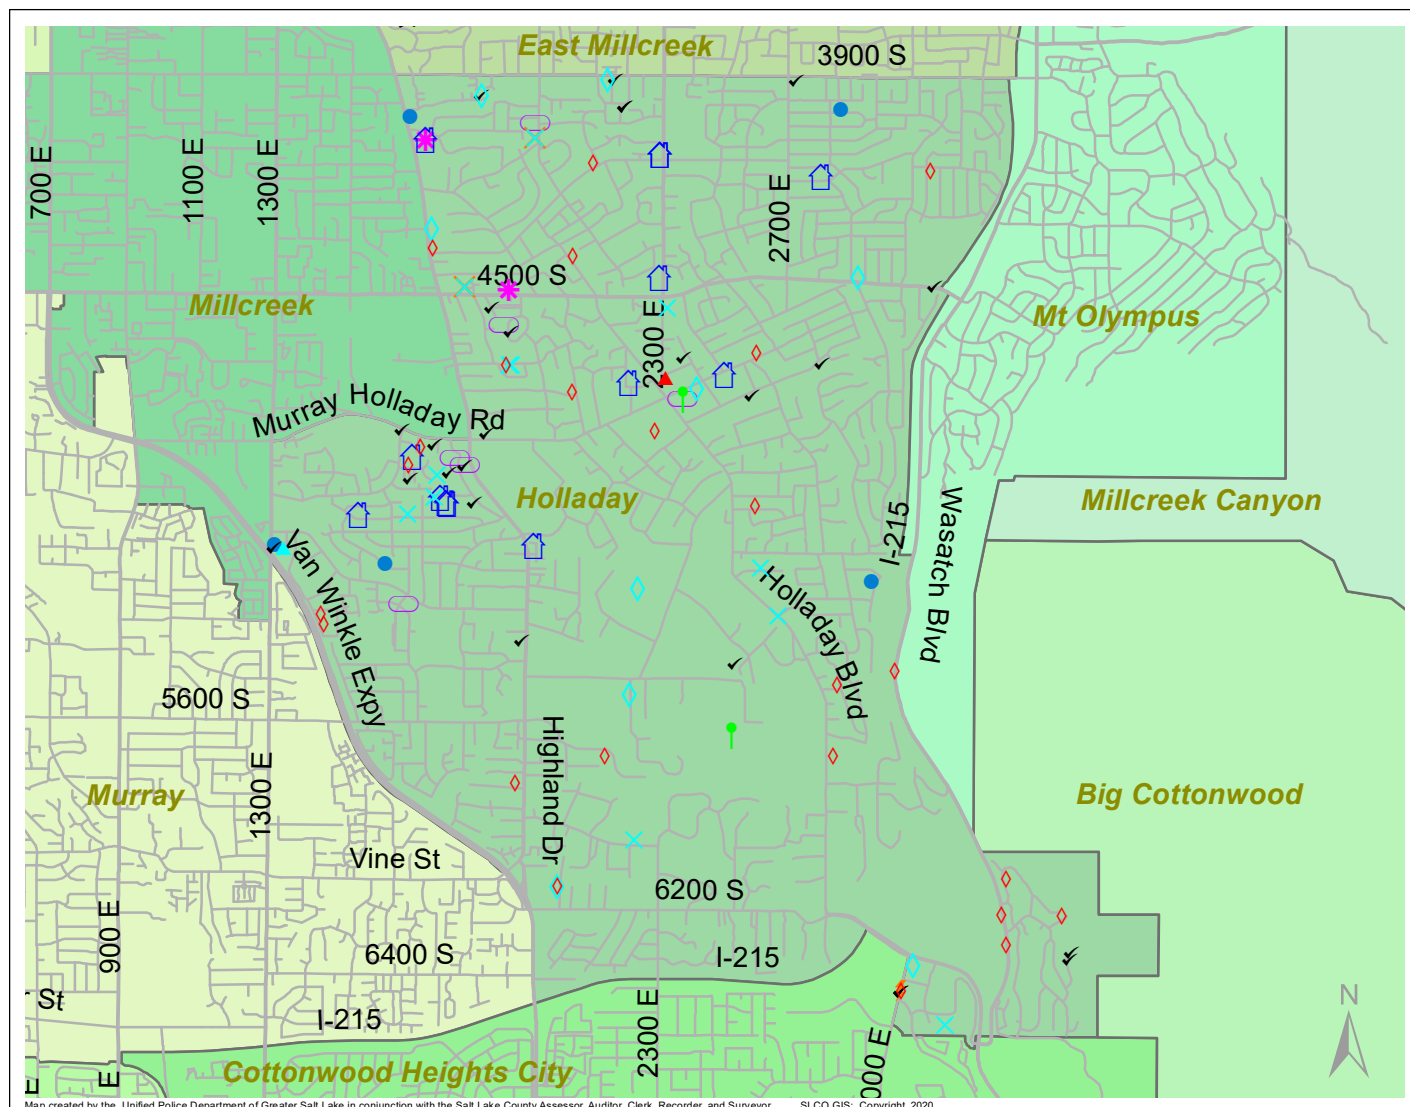

Case Report: Holladay

2020

Nov

**UNIFIED
POLICE**
GREATER SALT LAKE

Total Number of Calls: 879
Total Number of Cases: 225
Total Number of Offenses: 258

SUMMARY OF GROUP A CRIMES	
Arson: 0	Domestic Violence: 20
Assaults: 2	Drive-By Shootings: 0
--Aggravated: 0	Drug Offenses: 1
--Simple: 2	Gang-related: 8
Auto Thefts: 6	Graffiti: 2
Burglary: 5	Hate Crimes: Unavailable
--Business: 1	Juvenile-related: Unavailable
--Residential: 4	Sex Crimes: 1
Homicide: 0	Suspicious Circumstances: 25
Sexual Assault: 1	Vandalism: 16
Robbery: 2	Weapon Violation: 0
Theft/Larceny: 9	Weapon/Force Involved: 7
Vehicle Burglary: 25	1 (Gun): 2
	2 (Knife): 0
	3 (Force Involved): 2
	5 (Unknown): 0
	6 (Rifle/Shotgun): 0

1. **LEGEND:**
2. Arson
   - Assault-Aggravated or Simple
   - Auto Theft
   - Burglary-Business or Residential
   - Domestic Violence
   - Drive-By Shooting
   - Drug-related Offense
   - Graffiti
   - Homicide
   - Sexual Assault
   - Robbery
   - Sex Offense
   - Suspicious Circumstance
   - Theft/Larceny
   - Vandalism
   - Vehicle Burglary
   - Weapon Violation