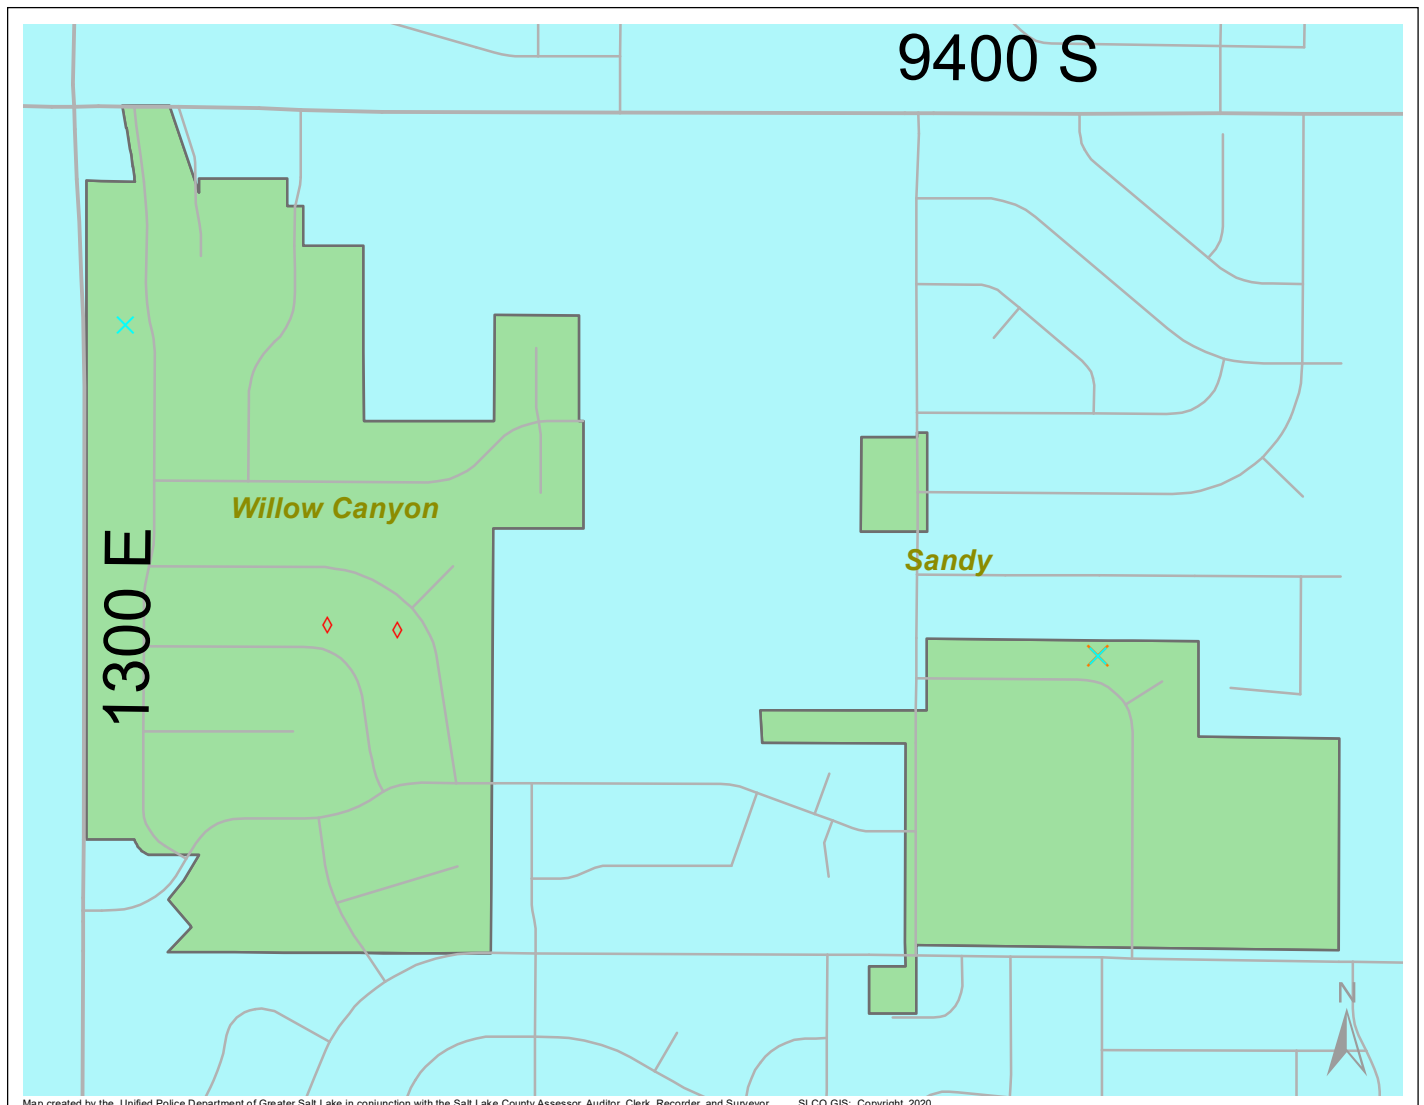

Case Report: Willow Canyon

2020

May

UNIFIED POLICE
GREATER SALT LAKE

Total Number of Calls: 20
Total Number of Cases: 9
Total Number of Offenses: 9

SUMMARY OF GROUP A CRIMES	
Arson: 0	Domestic Violence: 0
Assaults: 0	Drive-By Shootings: 0
--Aggravated: 0	Drug Offenses: 0
--Simple: 0	Gang-related: 0
Auto Thefts: 0	Graffiti: 1
Burglary: 0	Hate Crimes: Unavailable
--Business: 0	Juvenile-related: Unavailable
--Residential: 0	Sex Crimes: 0
Homicide: 0	Suspicious Circumstances: 0
Sexual Assault: 0	Vandalism: 2
Robbery: 0	Weapon Violation: 0
Theft/Larceny: 0	Weapon/Force Involved: 0
Vehicle Burglary: 2	1 (Gun): 0
	2 (Knife): 0
	3 (Force Involved): 0
	5 (Unknown): 0
	6 (Rifle/Shotgun): 0

1. **LEGEND:**
2. Arson
   - Assault-Aggravated or Simple
   - Auto Theft
   - Burglary-Business or Residential
   - Domestic Violence
   - Drive-By Shooting
   - Drug-related Offense
   - Graffiti
   - Homicide
   - Sexual Assault
   - Robbery
   - Sex Offense
   - Suspicious Circumstance
   - Theft/Larceny
   - Vandalism
   - Vehicle Burglary
   - Weapon Violation

6/8/2020