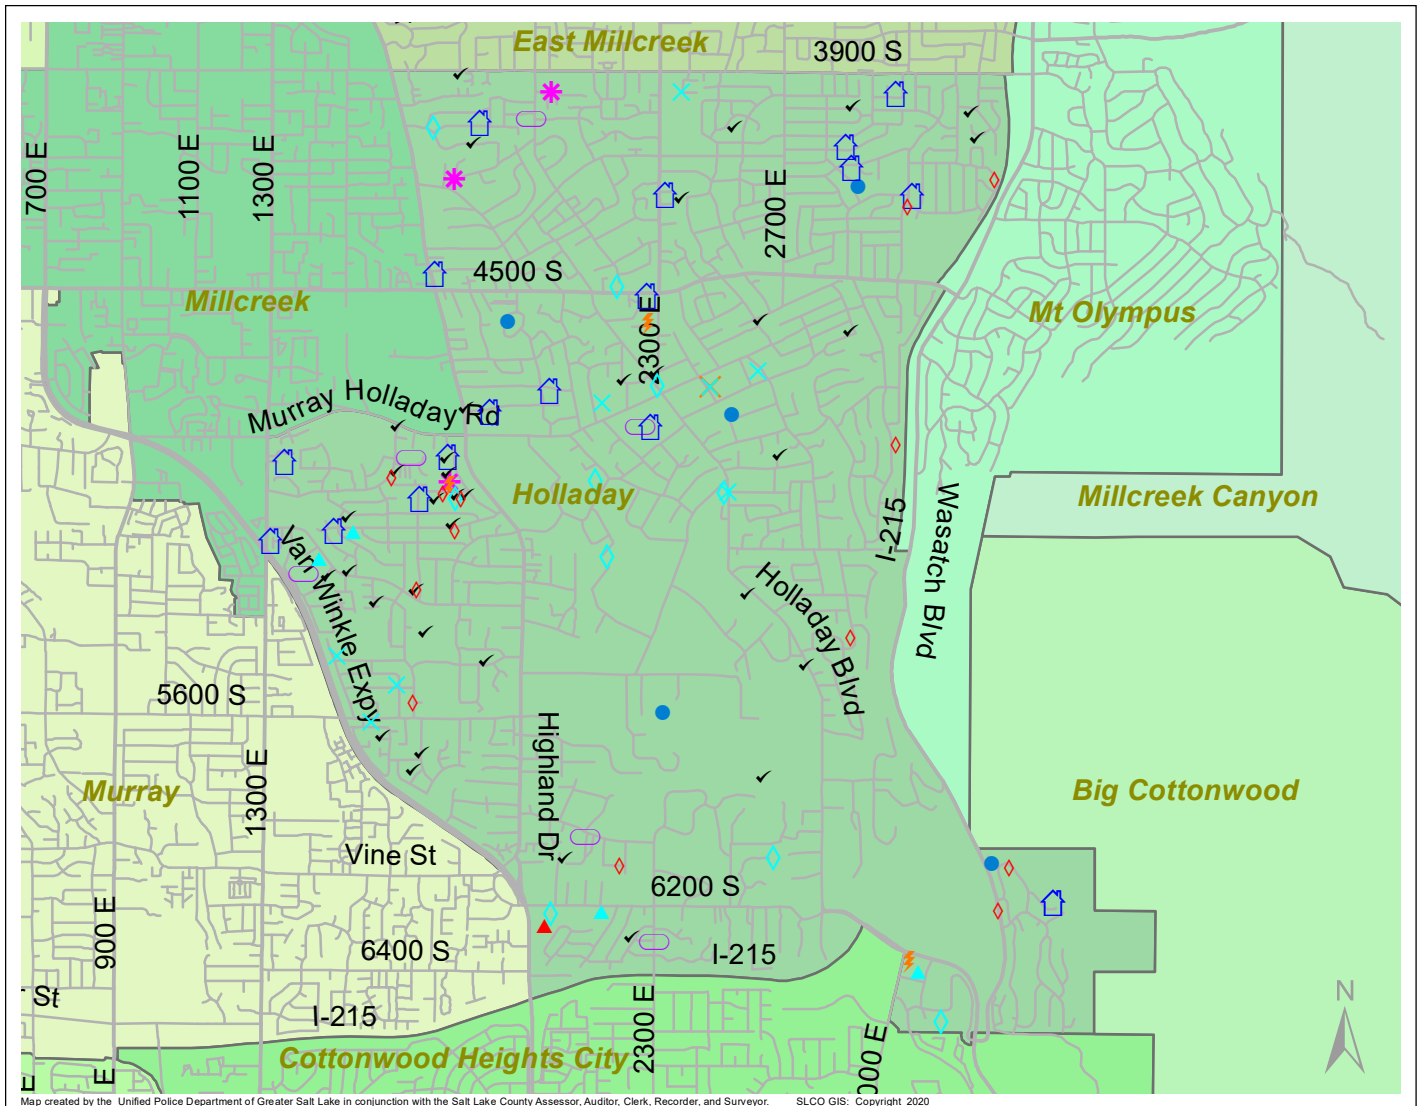

Case Report: Holladay

2020

May

**UNIFIED
POLICE**
GREATER SALT LAKE

Total Number of Calls: 947
Total Number of Cases: 277
Total Number of Offenses: 303

SUMMARY OF GROUP A CRIMES	
Arson: 0	Domestic Violence: 22
Assaults: 3	Drive-By Shootings: 0
--Aggravated: 0	Drug Offenses: 3
--Simple: 3	Gang-related: 1
Auto Thefts: 7	Graffiti: 1
Burglary: 5	Hate Crimes: Unavailable
--Business: 0	Juvenile-related: Unavailable
--Residential: 5	Sex Crimes: 4
Homicide: 0	Suspicious Circumstances: 38
Sexual Assault: 1	Vandalism: 10
Robbery: 0	Weapon Violation: 0
Theft/Larceny: 10	Weapon/Force Involved: 7
Vehicle Burglary: 13	1 (Gun): 0
	2 (Knife): 0
	3 (Force Involved): 3
	5 (Unknown): 0
	6 (Rifle/Shotgun): 0

1. **LEGEND:**
2. Arson
   - Assault-Aggravated or Simple
   - Auto Theft
   - Burglary-Business or Residential
   - Domestic Violence
   - Drive-By Shooting
   - Drug-related Offense
   - Graffiti
   - Homicide
   - Sexual Assault
   - Robbery
   - Sex Offense
   - Suspicious Circumstance
   - Theft/Larceny
   - Vandalism
   - Vehicle Burglary
   - Weapon Violation