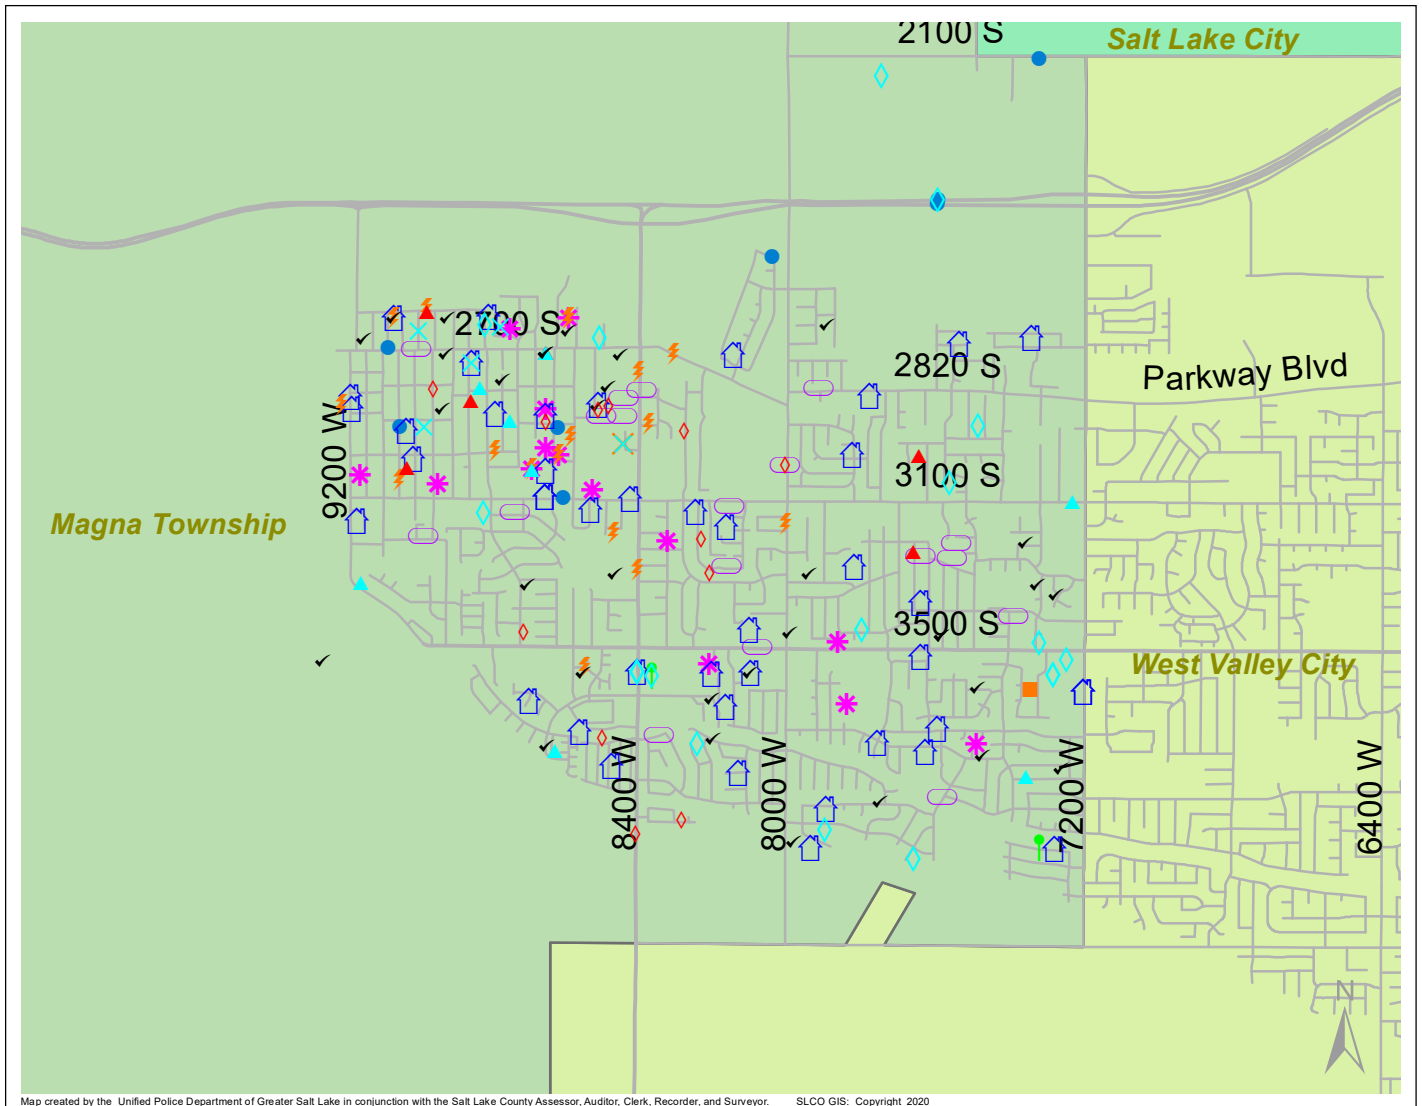

Case Report: Magna Township

2020

Mar

Total Number of Calls: 1196
Total Number of Cases: 469
Total Number of Offenses: 579

SUMMARY OF GROUP A CRIMES	
Arson: 0	Domestic Violence: 51
Assaults: 14	Drive-By Shootings: 0
--Aggravated: 2	Drug Offenses: 24
--Simple: 12	Gang-related: 2
Auto Thefts: 18	Graffiti: 3
Burglary: 8	Hate Crimes: Unavailable
--Business: 4	Juvenile-related: Unavailable
--Residential: 4	Sex Crimes: 8
Homicide: 0	Suspicious Circumstances: 36
Sexual Assault: 7	Vandalism: 12
Robbery: 2	Weapon Violation: 2
Theft/Larceny: 19	Weapon/Force Involved: 29
Vehicle Burglary: 18	1 (Gun): 1
	2 (Knife): 2
	3 (Force Involved): 8
	5 (Unknown): 0
	6 (Rifle/Shotgun): 1

1. **LEGEND:**
2. Arson
   - Assault-Aggravated or Simple
   - Auto Theft
   - Burglary-Business or Residential
   - Domestic Violence
   - Drive-By Shooting
   - Drug-related Offense
   - Graffiti
   - Homicide
   - Sexual Assault
   - Robbery
   - Sex Offense
   - Suspicious Circumstance
   - Theft/Larceny
   - Vandalism
   - Vehicle Burglary
   - Weapon Violation