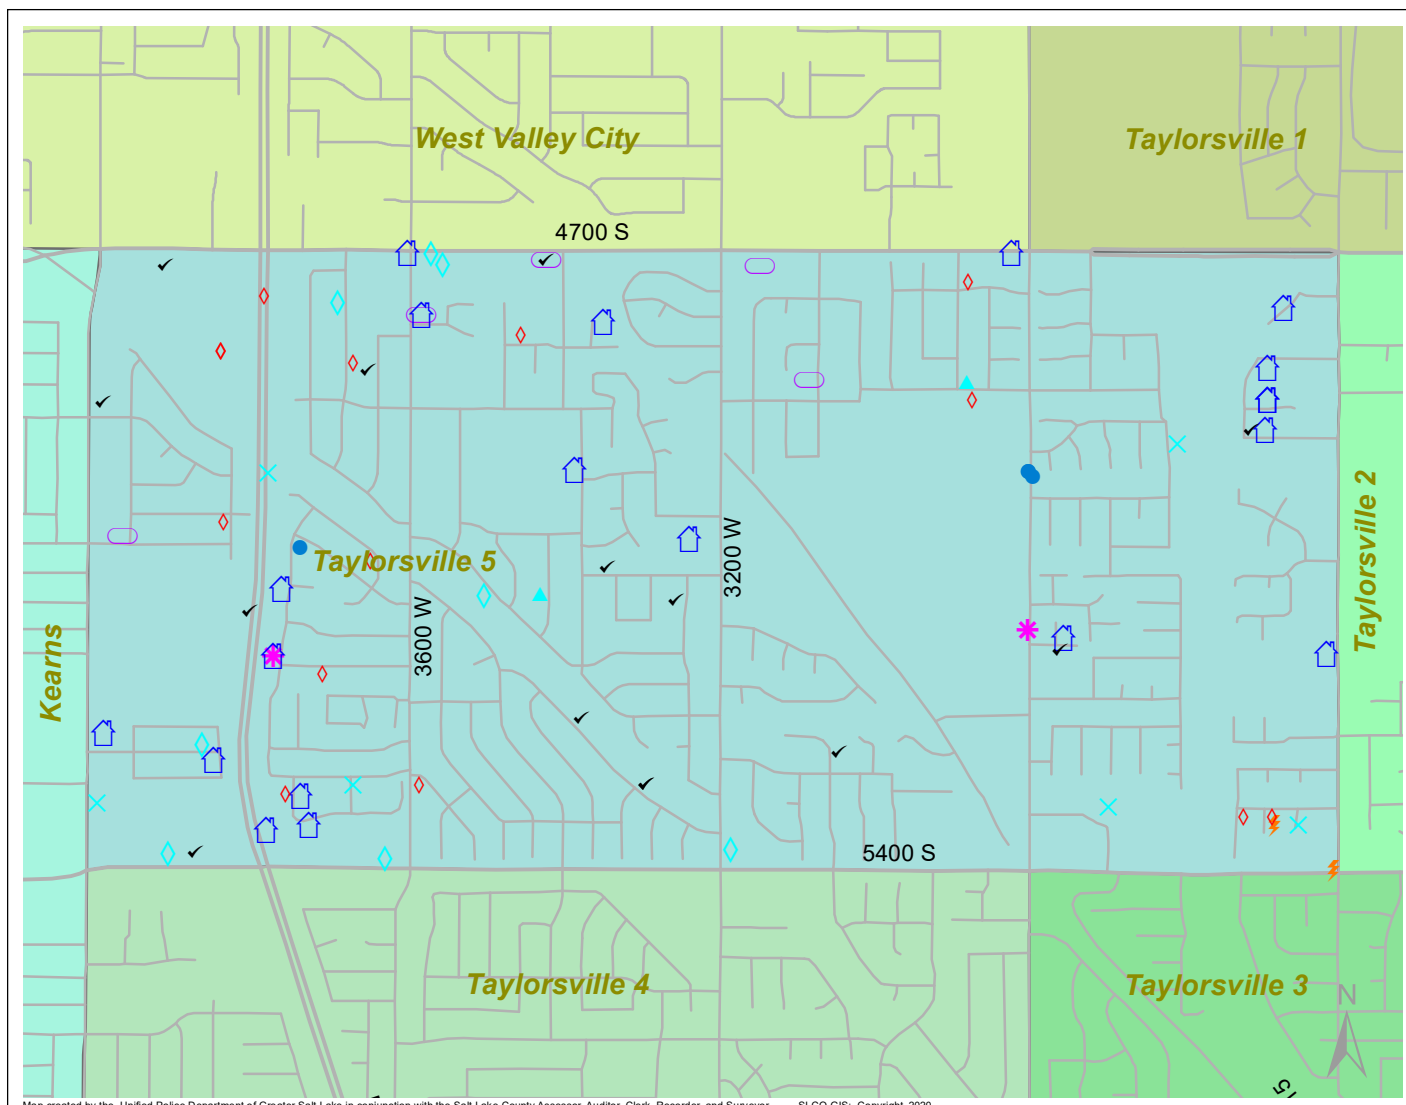

Case Report: Taylorsville 5

2020

Jul

**UNIFIED
POLICE**
GREATER SALT LAKE

Total Number of Calls: 635
Total Number of Cases: 200
Total Number of Offenses: 230

SUMMARY OF GROUP A CRIMES	
Arson: 0	Domestic Violence: 22
Assaults: 2	Drive-By Shootings: 0
--Aggravated: 0	Drug Offenses: 3
--Simple: 2	Gang-related: 1
Auto Thefts: 5	Graffiti: 0
Burglary: 4	Hate Crimes: Unavailable
--Business: 3	Juvenile-related: Unavailable
--Residential: 1	Sex Crimes: 2
Homicide: 0	Suspicious Circumstances: 14
Sexual Assault: 0	Vandalism: 7
Robbery: 0	Weapon Violation: 2
Theft/Larceny: 8	Weapon/Force Involved: 9
Vehicle Burglary: 17	1 (Gun): 2
	2 (Knife): 0
	3 (Force Involved): 3
	5 (Unknown): 0
	6 (Rifle/Shotgun): 0

1. **LEGEND:**
2. Arson
   - Assault-Aggravated or Simple
   - Auto Theft
   - Burglary-Business or Residential
   - Domestic Violence
   - Drive-By Shooting
   - Drug-related Offense
   - Graffiti
   - Homicide
   - Sexual Assault
   - Robbery
   - Sex Offense
   - Suspicious Circumstance
   - Theft/Larceny
   - Vandalism
   - Vehicle Burglary
   - Weapon Violation