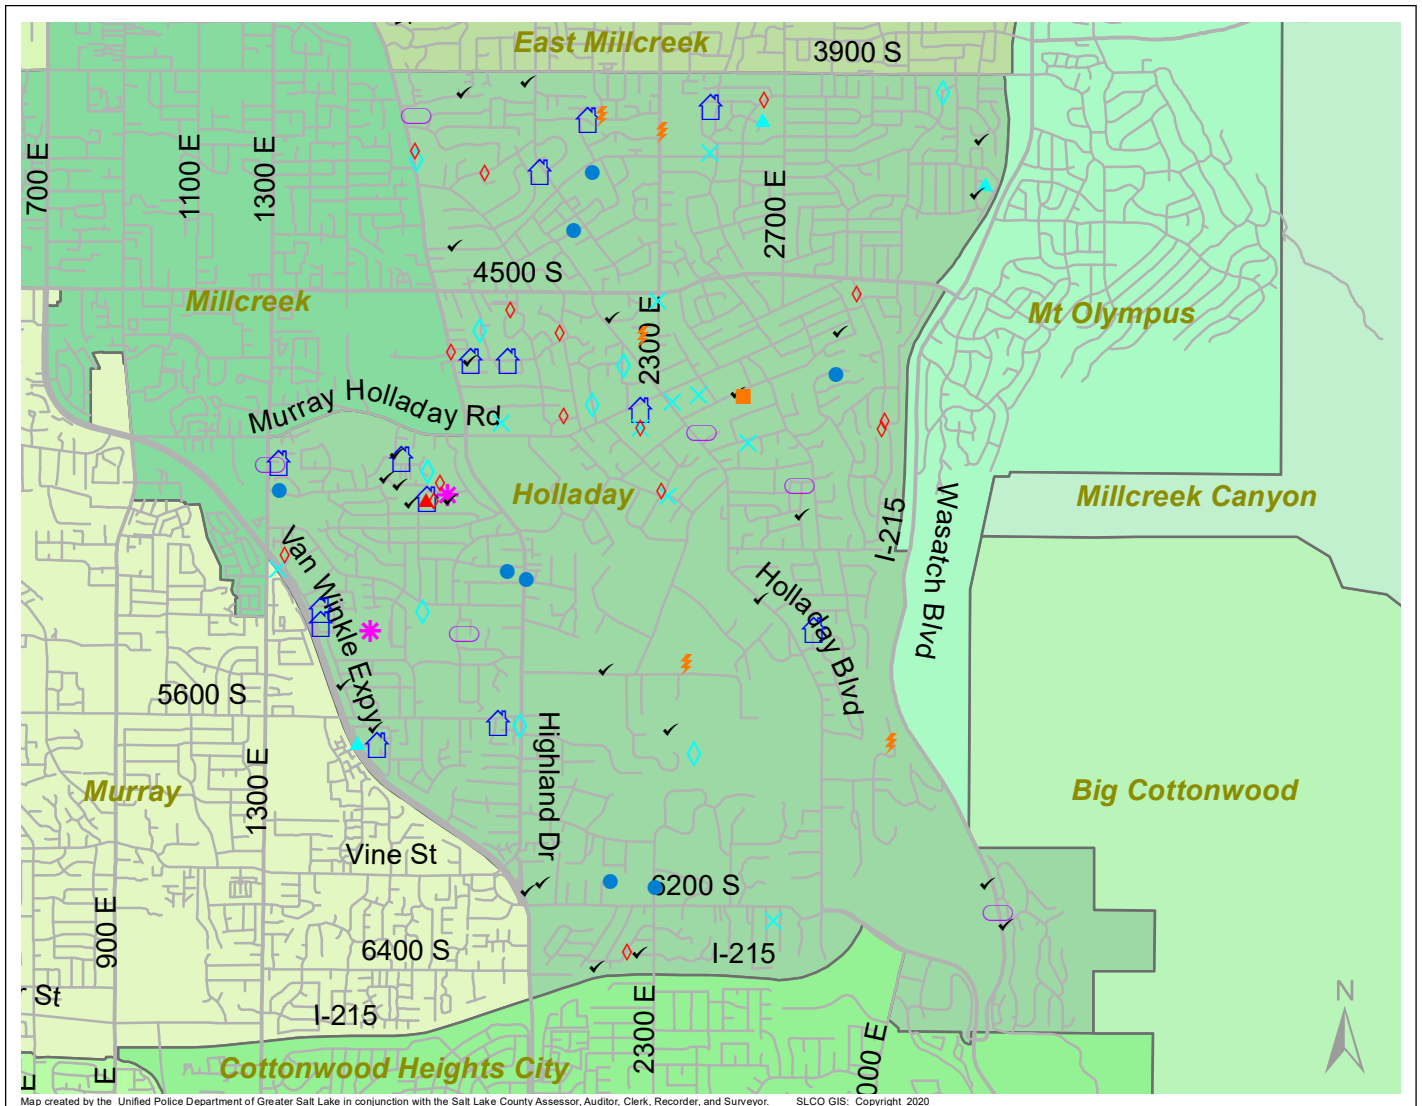

Case Report: Holladay

2020

Jan

**UNIFIED
POLICE**
GREATER SALT LAKE

Total Number of Calls: 774
Total Number of Cases: 270
Total Number of Offenses: 296

SUMMARY OF GROUP A CRIMES	
Arson: 0	Domestic Violence: 15
Assaults: 2	Drive-By Shootings: 0
--Aggravated: 0	Drug Offenses: 7
--Simple: 2	Gang-related: 0
Auto Thefts: 8	Graffiti: 0
Burglary: 8	Hate Crimes: Unavailable
--Business: 1	Juvenile-related: Unavailable
--Residential: 7	Sex Crimes: 3
Homicide: 0	Suspicious Circumstances: 27
Sexual Assault: 1	Vandalism: 15
Robbery: 0	Weapon Violation: 1
Theft/Larceny: 9	Weapon/Force Involved: 4
Vehicle Burglary: 16	1 (Gun): 0
	2 (Knife): 0
	3 (Force Involved): 2
	5 (Unknown): 1
	6 (Rifle/Shotgun): 0

1. **LEGEND:**
2. Arson
   - Assault-Aggravated or Simple
   - Auto Theft
   - Burglary-Business or Residential
   - Domestic Violence
   - Drive-By Shooting
   - Drug-related Offense
   - Graffiti
   - Homicide
   - Sexual Assault
   - Robbery
   - Sex Offense
   - Suspicious Circumstance
   - Theft/Larceny
   - Vandalism
   - Vehicle Burglary
   - Weapon Violation