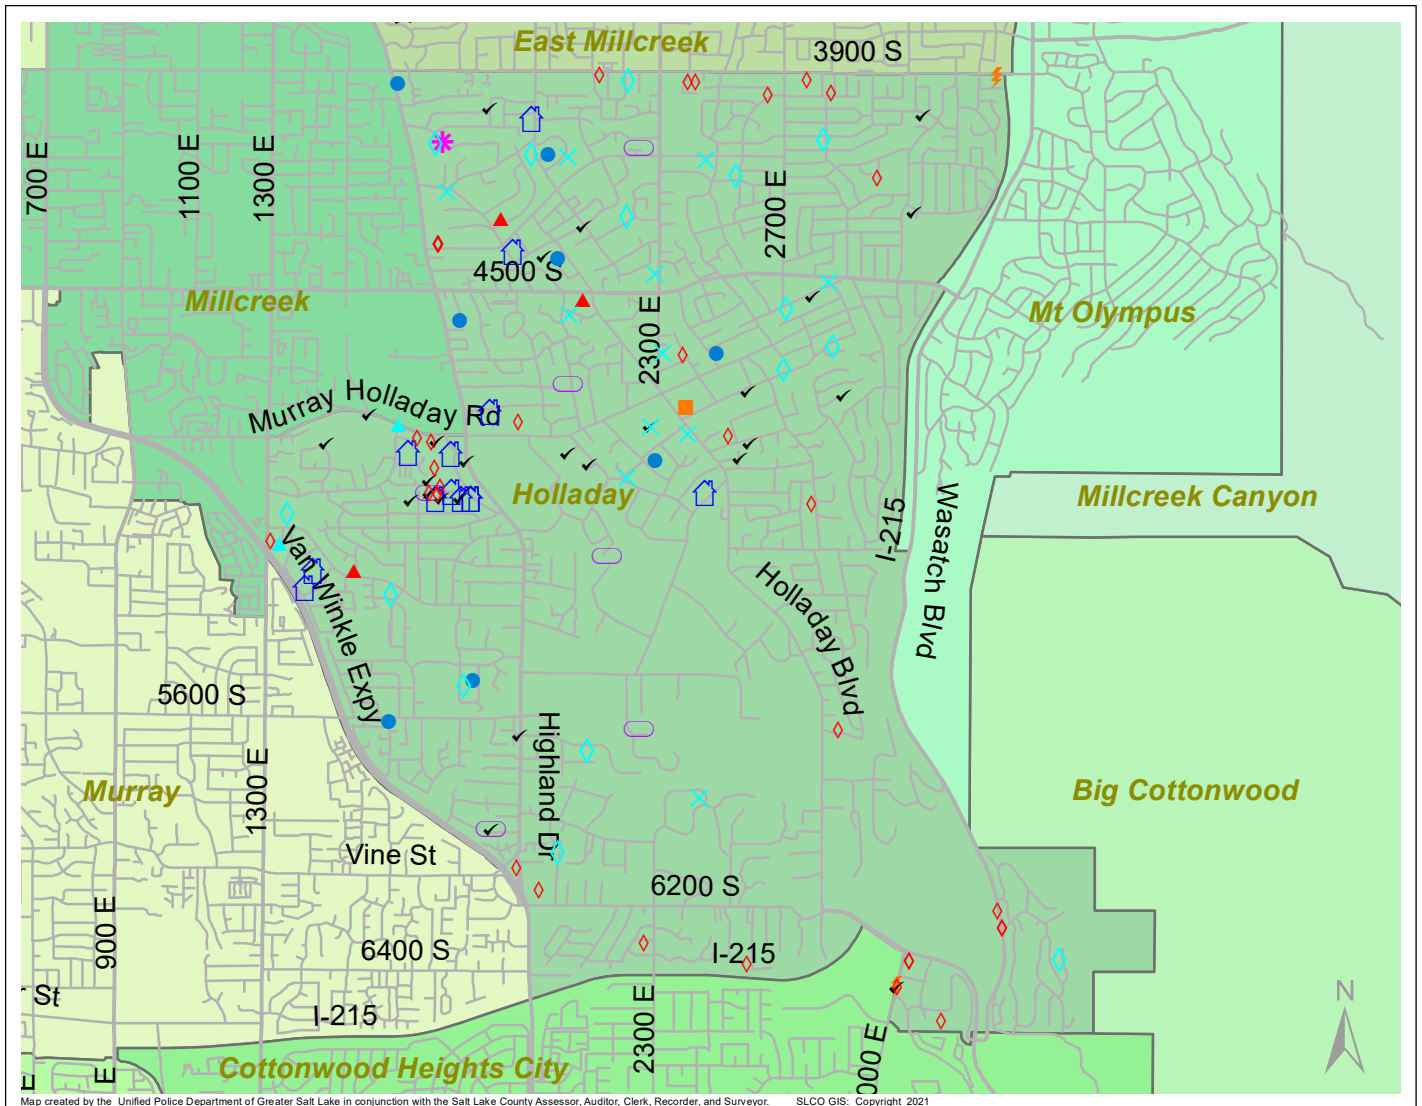

Case Report: Holladay

2020

Dec

**UNIFIED
POLICE**
GREATER SALT LAKE

Total Number of Calls: 934
Total Number of Cases: 267
Total Number of Offenses: 290

SUMMARY OF GROUP A CRIMES	
Arson: 0	Domestic Violence: 16
Assaults: 2	Drive-By Shootings: 0
--Aggravated: 0	Drug Offenses: 3
--Simple: 2	Gang-related: 5
Auto Thefts: 7	Graffiti: 0
Burglary: 8	Hate Crimes: Unavailable
--Business: 2	Juvenile-related: Unavailable
--Residential: 6	Sex Crimes: 2
Homicide: 0	Suspicious Circumstances: 25
Sexual Assault: 3	Vandalism: 17
Robbery: 0	Weapon Violation: 1
Theft/Larceny: 15	Weapon/Force Involved: 5
Vehicle Burglary: 36	1 (Gun): 0
	2 (Knife): 0
	3 (Force Involved): 3
	5 (Unknown): 0
	6 (Rifle/Shotgun): 0

1. **LEGEND:**
2. Arson
   - Assault-Aggravated or Simple
   - Auto Theft
   - Burglary-Business or Residential
   - Domestic Violence
   - Drive-By Shooting
   - Drug-related Offense
   - Graffiti
   - Homicide
   - Sexual Assault
   - Robbery
   - Sex Offense
   - Suspicious Circumstance
   - Theft/Larceny
   - Vandalism
   - Vehicle Burglary
   - Weapon Violation