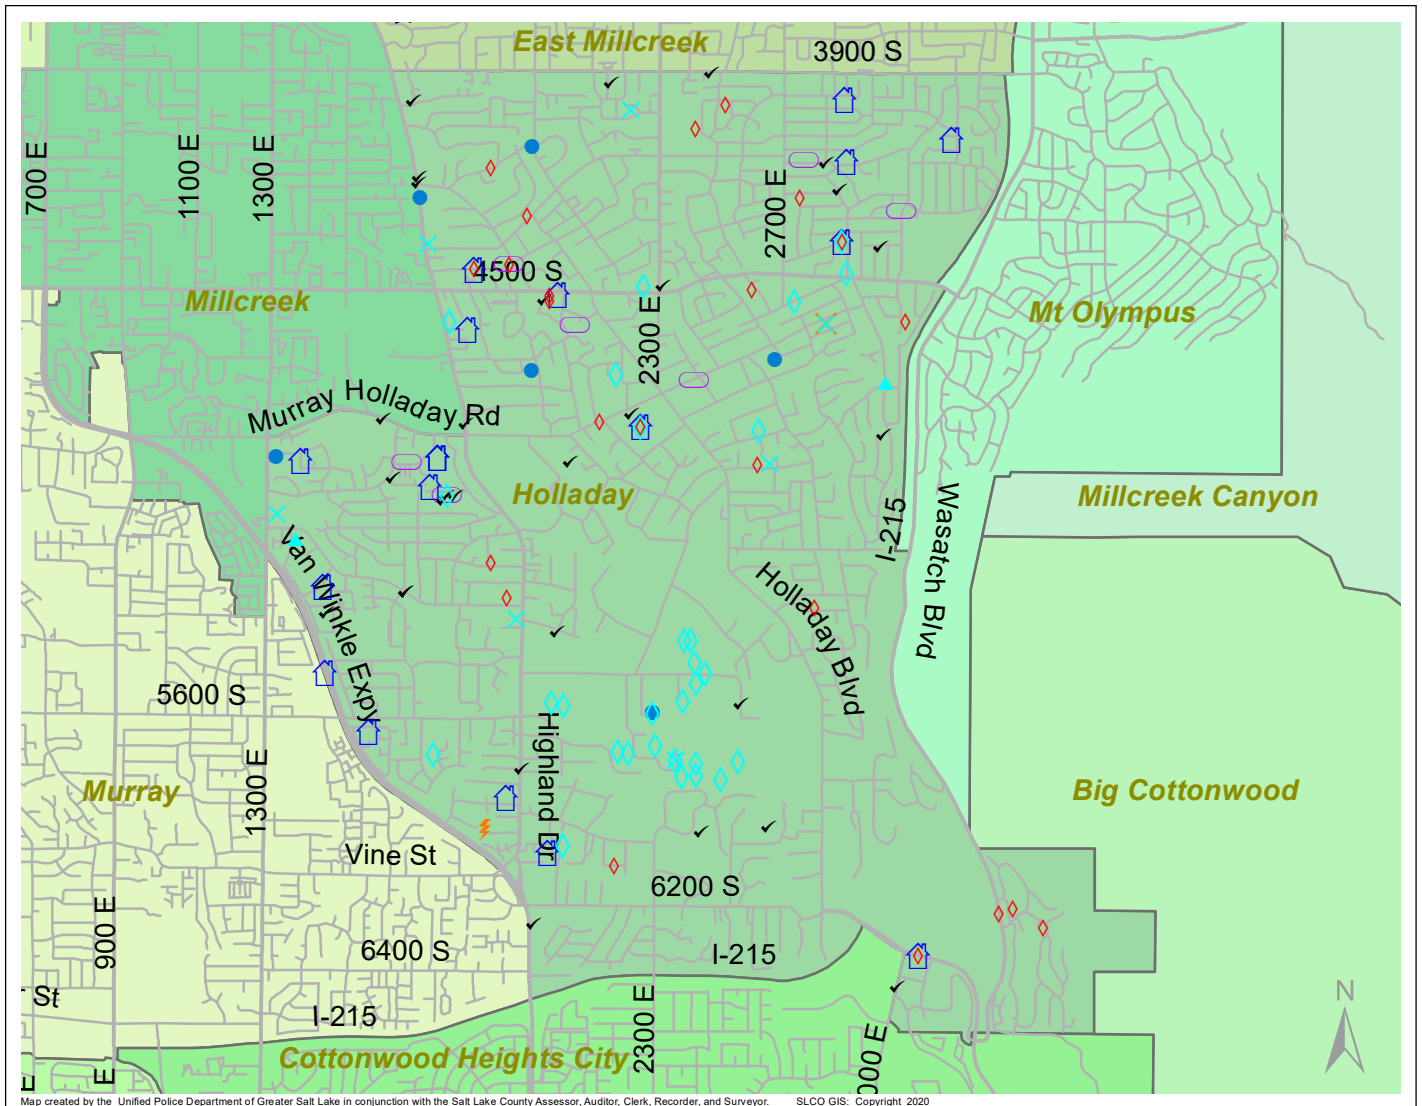

Case Report: Holladay

2020

Apr

UNIFIED POLICE
GREATER SALT LAKE

Total Number of Calls: 770
Total Number of Cases: 292
Total Number of Offenses: 332

SUMMARY OF GROUP A CRIMES	
Arson: 0	Domestic Violence: 23
Assaults: 0	Drive-By Shootings: 0
--Aggravated: 0	Drug Offenses: 2
--Simple: 0	Gang-related: 0
Auto Thefts: 7	Graffiti: 2
Burglary: 7	Hate Crimes: Unavailable
--Business: 1	Juvenile-related: Unavailable
--Residential: 6	Sex Crimes: 3
Homicide: 0	Suspicious Circumstances: 30
Sexual Assault: 0	Vandalism: 10
Robbery: 0	Weapon Violation: 0
Theft/Larceny: 29	Weapon/Force Involved: 2
Vehicle Burglary: 24	1 (Gun): 0
	2 (Knife): 0
	3 (Force Involved): 1
	5 (Unknown): 0
	6 (Rifle/Shotgun): 0

1. **LEGEND:**
2. Arson
   - Assault-Aggravated or Simple
   - Auto Theft
   - Burglary-Business or Residential
   - Domestic Violence
   - Drive-By Shooting
   - Drug-related Offense
   - Graffiti
   - Homicide
   - Sexual Assault
   - Robbery
   - Sex Offense
   - Suspicious Circumstance
   - Theft/Larceny
   - Vandalism
   - Vehicle Burglary
   - Weapon Violation