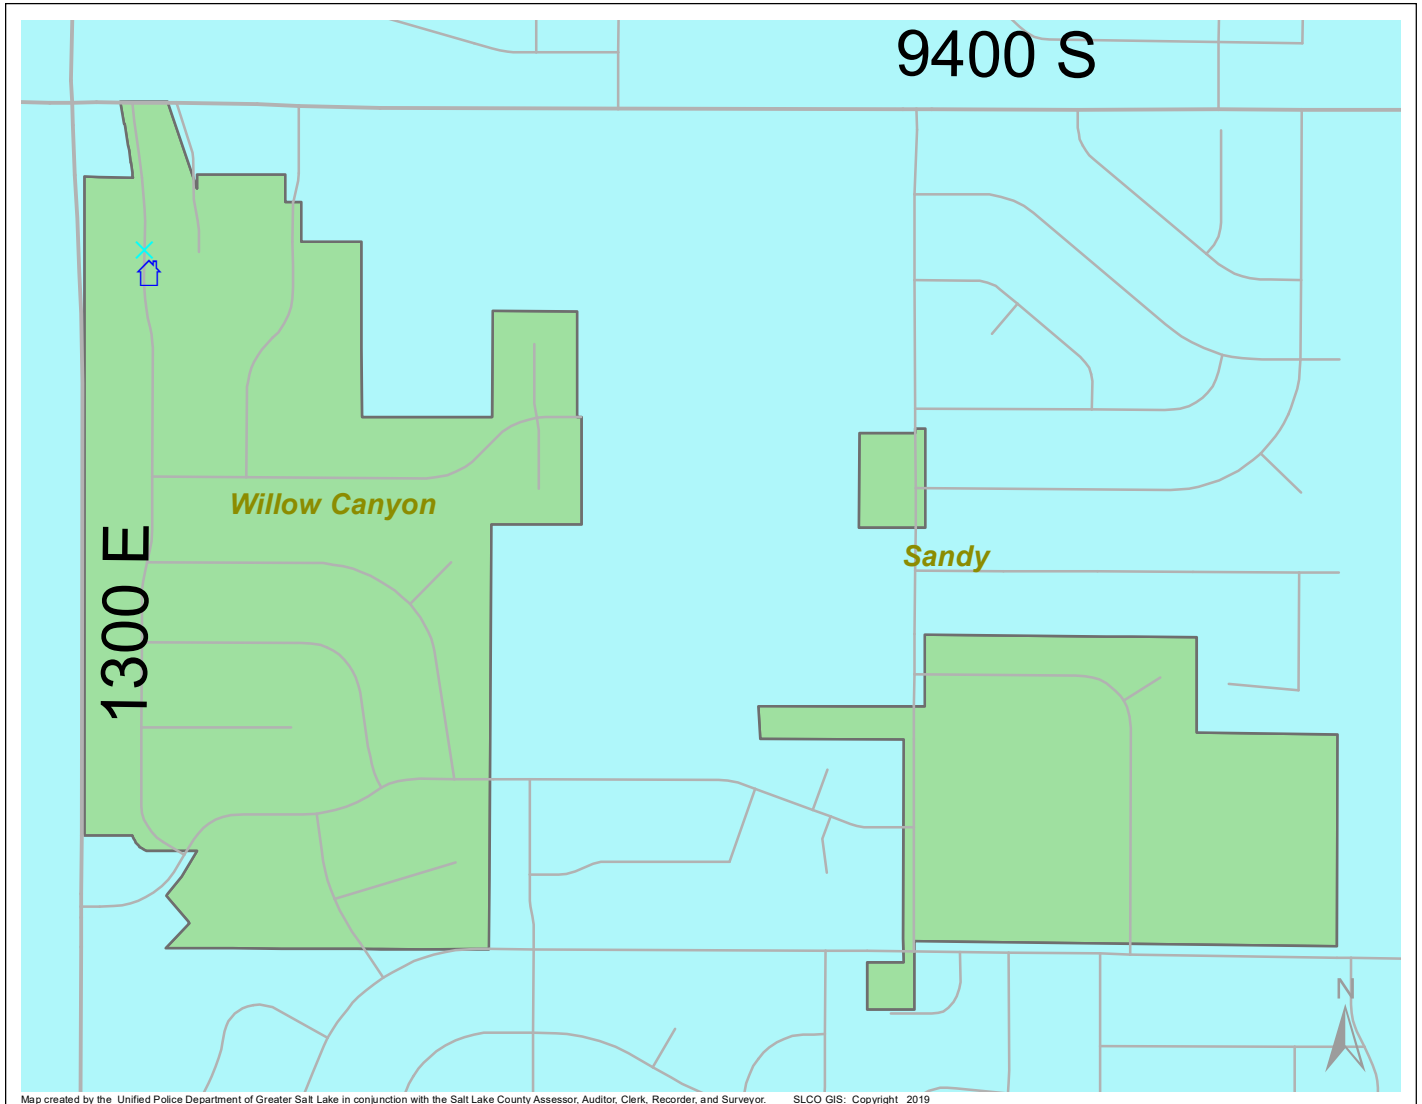

Case Report: Willow Canyon

2019

Oct

**UNIFIED
POLICE**
GREATER SALT LAKE

Total Number of Calls: 12
Total Number of Cases: 6
Total Number of Offenses: 6

SUMMARY OF GROUP A CRIMES	
Arson: 0	Domestic Violence: 1
Assaults: 0	Drive-By Shootings: 0
--Aggravated: 0	Drug Offenses: 0
--Simple: 0	Gang-related: 0
Auto Thefts: 0	Graffiti: 0
Burglary: 0	Hate Crimes: Unavailable
--Business: 0	Juvenile-related: Unavailable
--Residential: 0	Sex Crimes: 0
Homicide: 0	Suspicious Circumstances: 0
Sexual Assault: 0	Vandalism: 1
Robbery: 0	Weapon Violation: 0
Theft/Larceny: 0	Weapon/Force Involved: 0
Vehicle Burglary: 0	1 (Gun): 0
	2 (Knife): 0
	3 (Force Involved): 0
	5 (Unknown): 0
	6 (Rifle/Shotgun): 0

1. **LEGEND:**
2. Arson
   - Assault-Aggravated or Simple
   - Auto Theft
   - Burglary-Business or Residential
   - Domestic Violence
   - Drive-By Shooting
   - Drug-related Offense
   - Graffiti
   - Homicide
   - Sexual Assault
   - Robbery
   - Sex Offense
   - Suspicious Circumstance
   - Theft/Larceny
   - Vandalism
   - Vehicle Burglary
   - Weapon Violation

11/4/2019