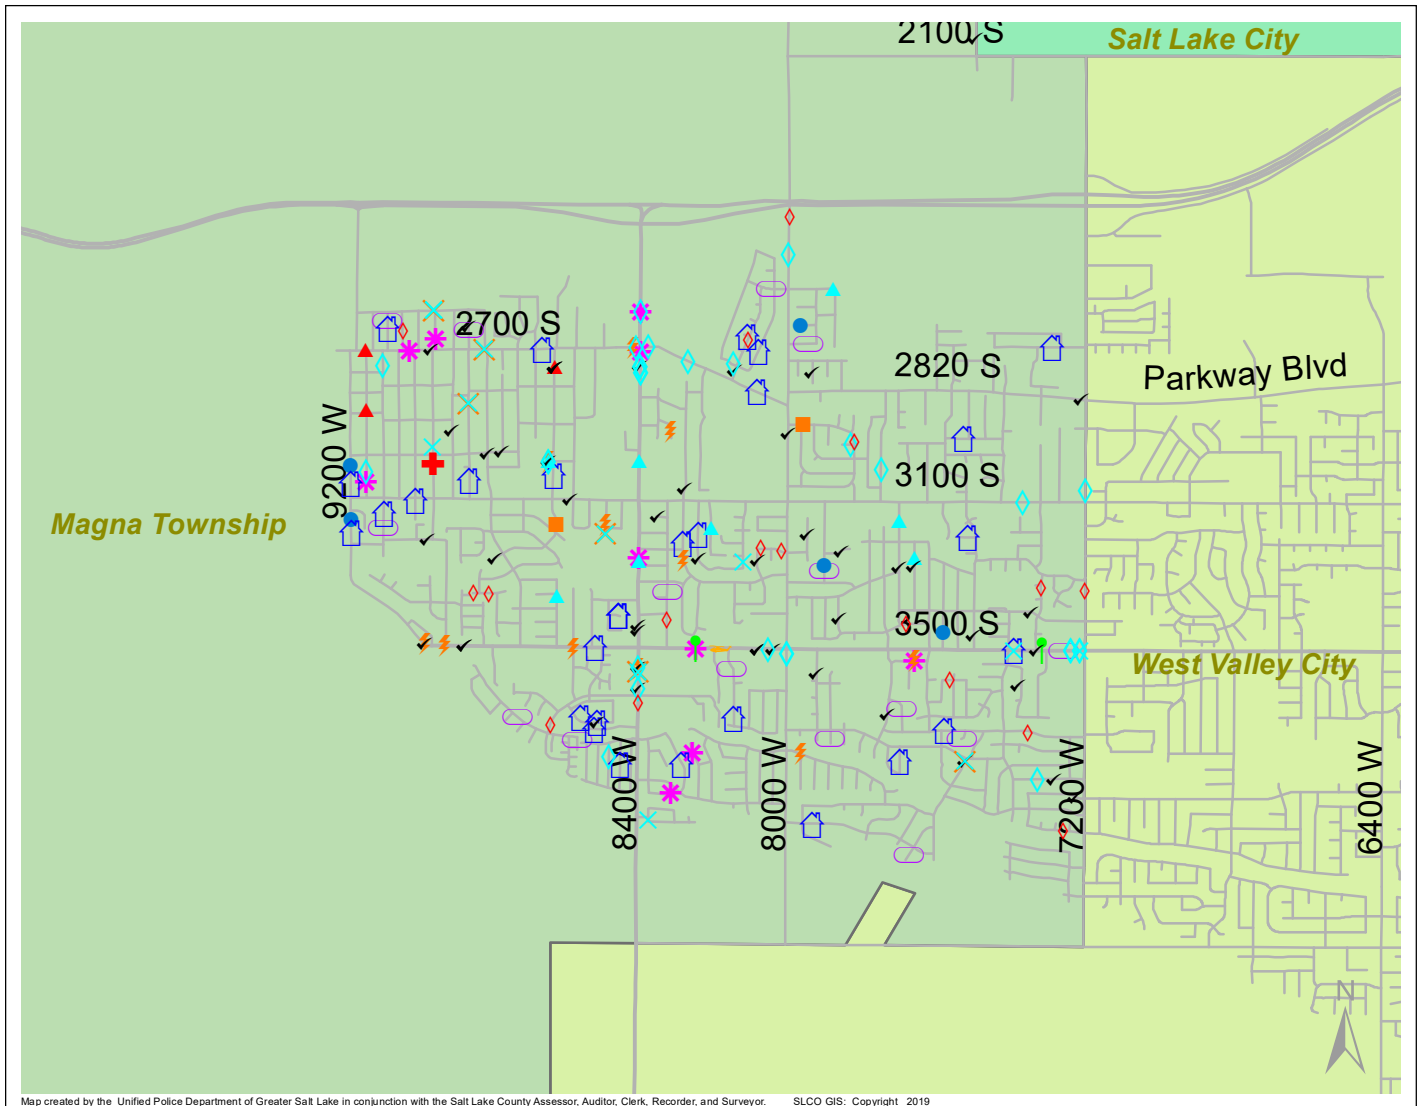

Case Report: Magna Township

2019

Oct

**UNIFIED
POLICE**
GREATER SALT LAKE

Total Number of Calls: 1280
Total Number of Cases: 496
Total Number of Offenses: 562

SUMMARY OF GROUP A CRIMES	
Arson: 1	Domestic Violence: 30
Assaults: 11	Drive-By Shootings: 0
--Aggravated: 1	Drug Offenses: 12
--Simple: 10	Gang-related: 4
Auto Thefts: 18	Graffiti: 7
Burglary: 6	Hate Crimes: Unavailable
--Business: 0	Juvenile-related: Unavailable
--Residential: 6	Sex Crimes: 8
Homicide: 1	Suspicious Circumstances: 53
Sexual Assault: 3	Vandalism: 14
Robbery: 2	Weapon Violation: 2
Theft/Larceny: 31	Weapon/Force Involved: 21
Vehicle Burglary: 18	1 (Gun): 2
	2 (Knife): 1
	3 (Force Involved): 9
	5 (Unknown): 0
	6 (Rifle/Shotgun): 0

1. **LEGEND:**
2. Arson
   - Assault-Aggravated or Simple
   - Auto Theft
   - Burglary-Business or Residential
   - Domestic Violence
   - Drive-By Shooting
   - Drug-related Offense
   - Graffiti
   - Homicide
   - Sexual Assault
   - Robbery
   - Sex Offense
   - Suspicious Circumstance
   - Theft/Larceny
   - Vandalism
   - Vehicle Burglary
   - Weapon Violation