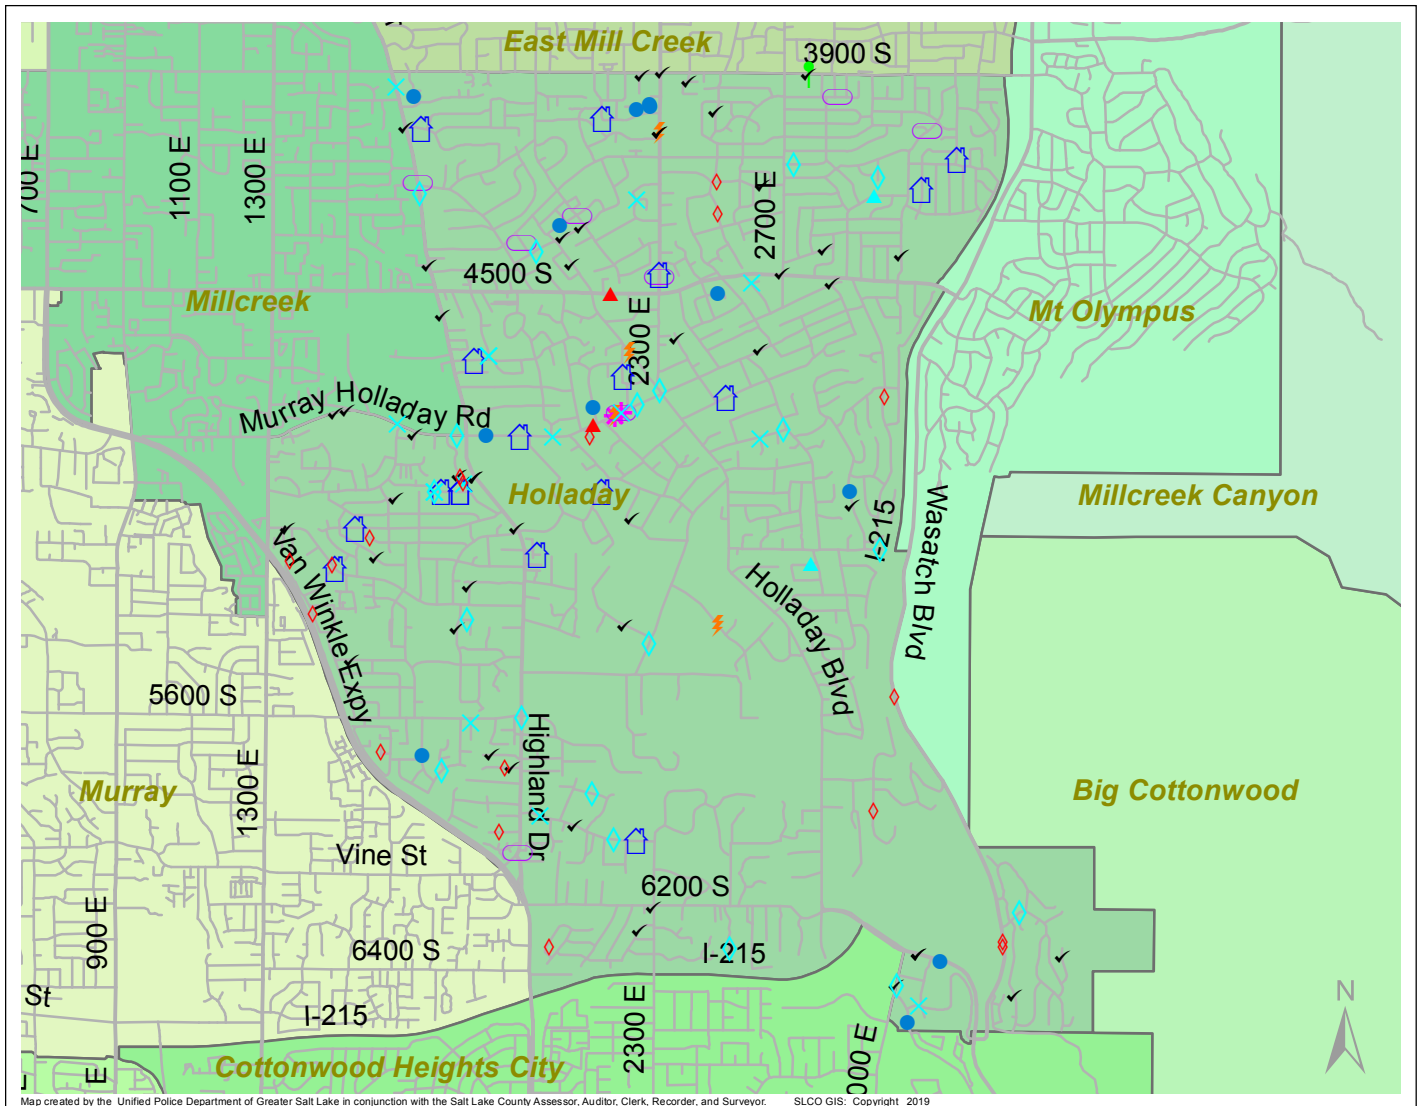

Case Report: Holladay

2019

May

UNIFIED POLICE
GREATER SALT LAKE

Total Number of Calls: 1083
Total Number of Cases: 338
Total Number of Offenses: 365

SUMMARY OF GROUP A CRIMES	
Arson: 0	Domestic Violence: 17
Assaults: 3	Drive-By Shootings: 0
--Aggravated: 0	Drug Offenses: 6
--Simple: 3	Gang-related: 0
Auto Thefts: 8	Graffiti: 0
Burglary: 12	Hate Crimes: Unavailable
--Business: 4	Juvenile-related: Unavailable
--Residential: 7	Sex Crimes: 2
Homicide: 0	Suspicious Circumstances: 46
Sexual Assault: 2	Vandalism: 16
Robbery: 1	Weapon Violation: 0
Theft/Larceny: 20	Weapon/Force Involved: 5
Vehicle Burglary: 19	1 (Gun): 0
	2 (Knife): 0
	3 (Force Involved): 3
	5 (Unknown): 0
	6 (Rifle/Shotgun): 0

1. **LEGEND:**
2. Arson
   - Assault-Aggravated or Simple
   - Auto Theft
   - Burglary-Business or Residential
   - Domestic Violence
   - Drive-By Shooting
   - Drug-related Offense
   - Graffiti
   - Homicide
   - Sexual Assault
   - Robbery
   - Sex Offense
   - Suspicious Circumstance
   - Theft/Larceny
   - Vandalism
   - Vehicle Burglary
   - Weapon Violation