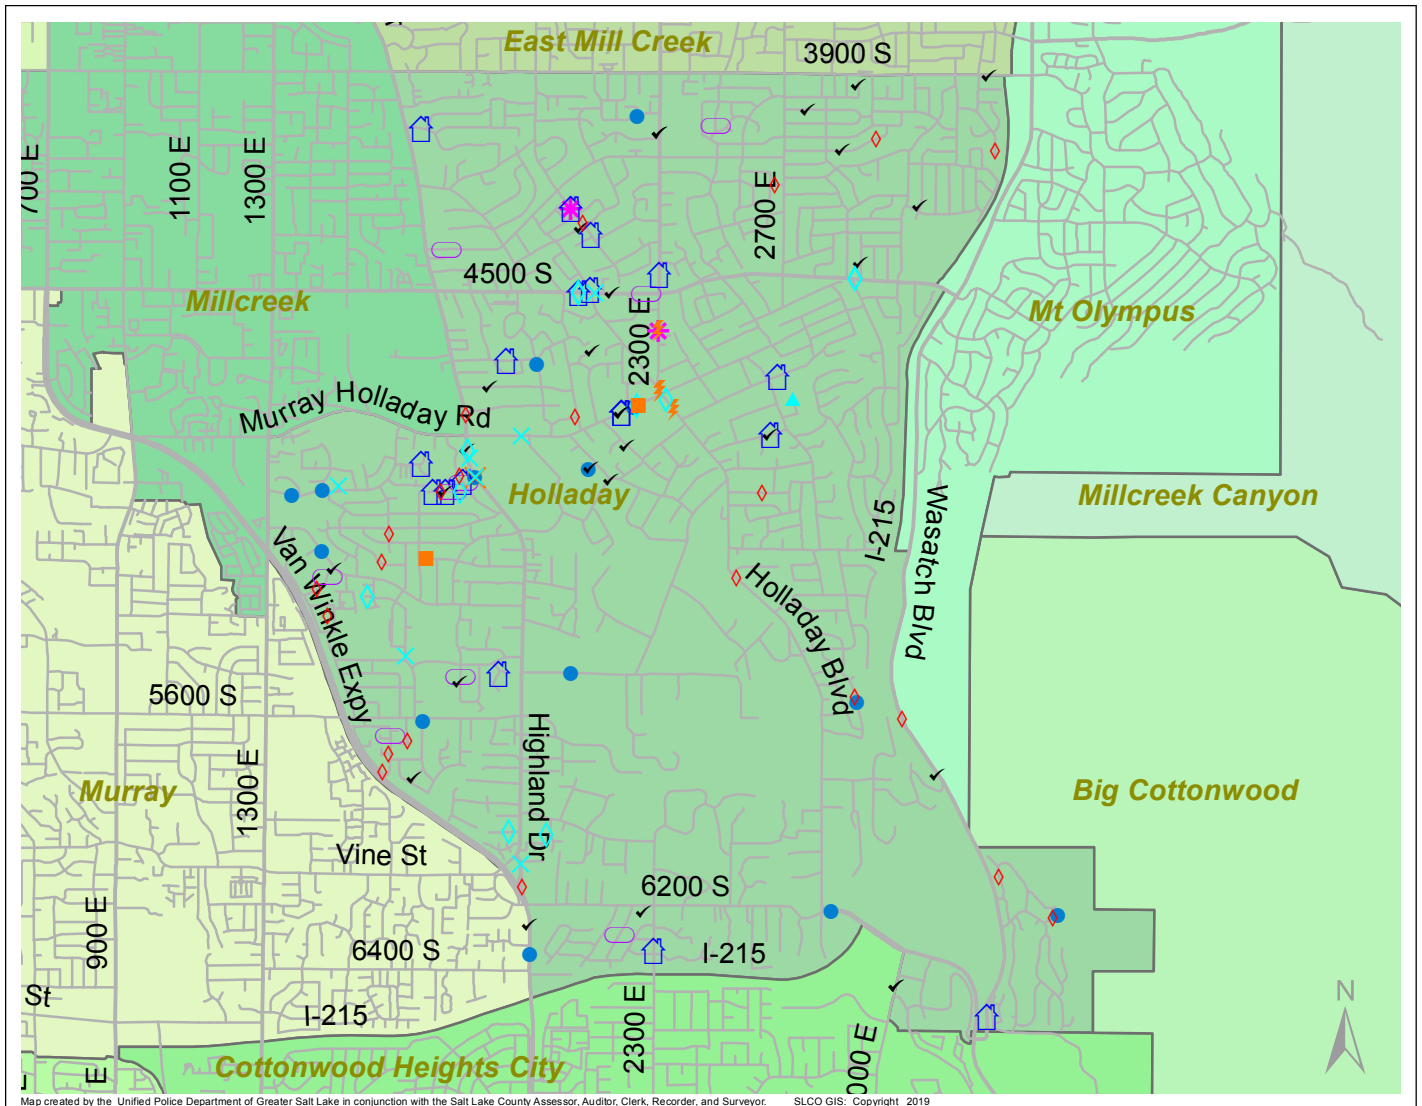

Case Report: Holladay

2019

Jun

UNIFIED POLICE
GREATER SALT LAKE

Total Number of Calls: 977
Total Number of Cases: 295
Total Number of Offenses: 323

SUMMARY OF GROUP A CRIMES	
Arson: 0	Domestic Violence: 20
Assaults: 2	Drive-By Shootings: 0
--Aggravated: 0	Drug Offenses: 7
--Simple: 2	Gang-related: 0
Auto Thefts: 10	Graffiti: 1
Burglary: 14	Hate Crimes: Unavailable
--Business: 5	Juvenile-related: Unavailable
--Residential: 9	Sex Crimes: 1
Homicide: 0	Suspicious Circumstances: 28
Sexual Assault: 0	Vandalism: 8
Robbery: 0	Weapon Violation: 3
Theft/Larceny: 11	Weapon/Force Involved: 5
Vehicle Burglary: 22	1 (Gun): 0
	2 (Knife): 0
	3 (Force Involved): 0
	5 (Unknown): 0
	6 (Rifle/Shotgun): 0

1. **LEGEND:**
2. Arson
   - Assault-Aggravated or Simple
   - Auto Theft
   - Burglary-Business or Residential
   - Domestic Violence
   - Drive-By Shooting
   - Drug-related Offense
   - Graffiti
   - Homicide
   - Sexual Assault
   - Robbery
   - Sex Offense
   - Suspicious Circumstance
   - Theft/Larceny
   - Vandalism
   - Vehicle Burglary
   - Weapon Violation