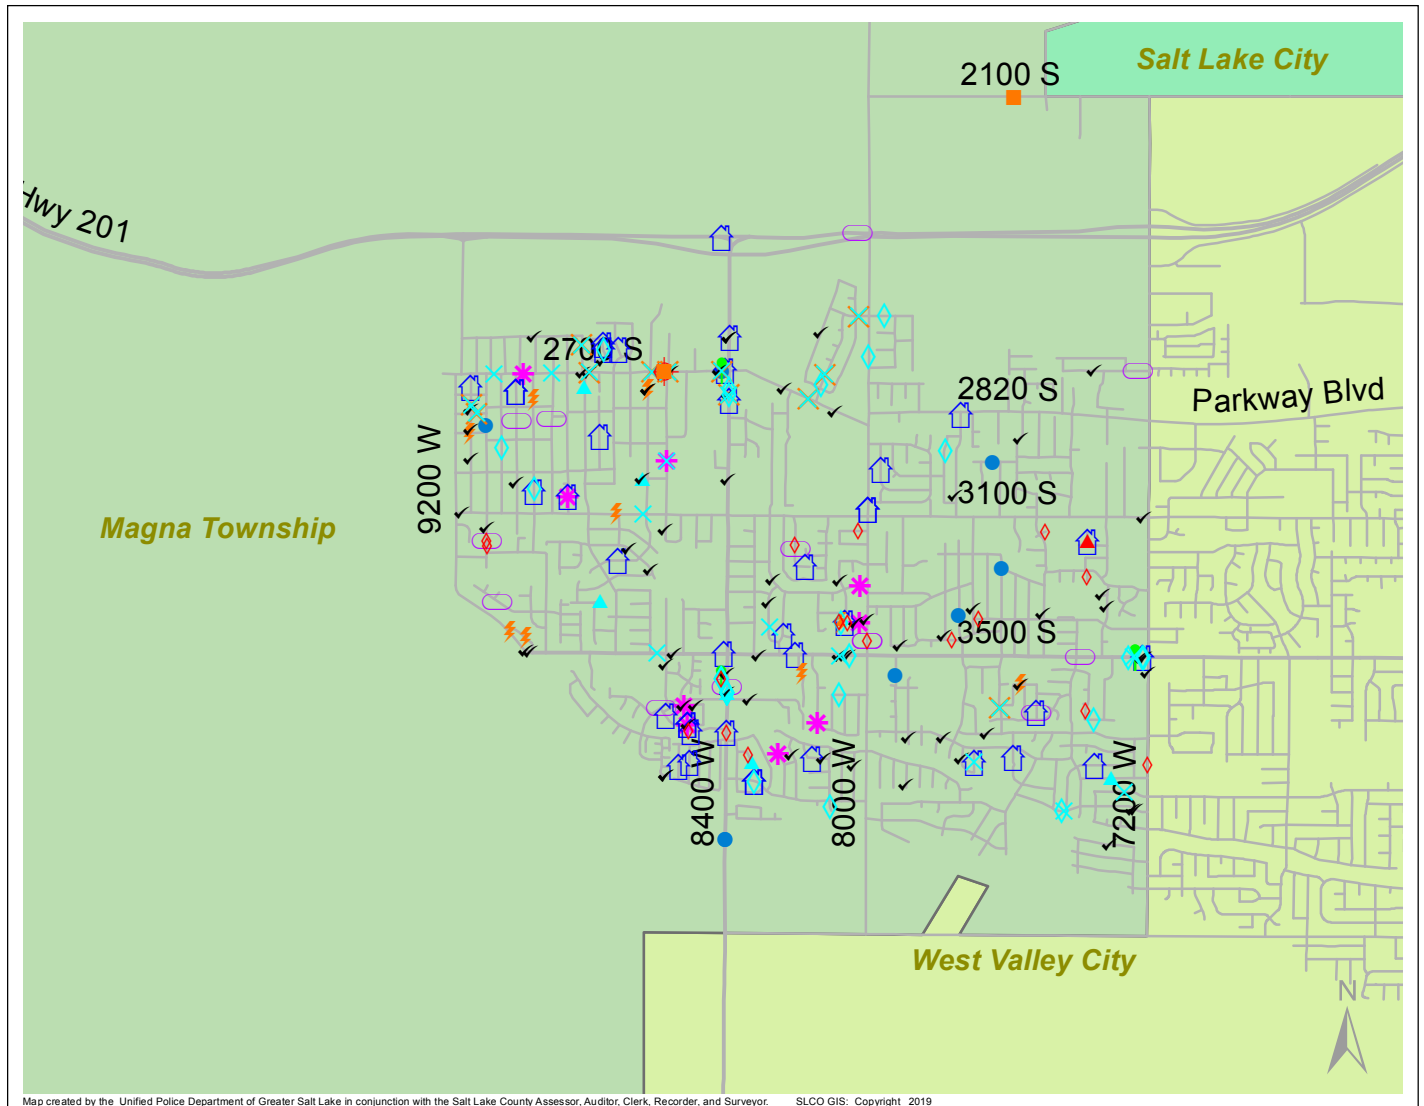

Case Report: Magna Township

2019

Jan

**UNIFIED
POLICE**
GREATER SALT LAKE

Total Number of Calls: 1294
Total Number of Cases: 588
Total Number of Offenses: 690

SUMMARY OF GROUP A CRIMES	
Arson: 0	Domestic Violence: 41
Assaults: 11	Drive-By Shootings: 1
--Aggravated: 1	Drug Offenses: 23
--Simple: 10	Gang-related: 12
Auto Thefts: 14	Graffiti: 13
Burglary: 8	Hate Crimes: Unavailable
--Business: 4	Juvenile-related: Unavailable
--Residential: 4	Sex Crimes: 6
Homicide: 0	Suspicious Circumstances: 79
Sexual Assault: 1	Vandalism: 32
Robbery: 4	Weapon Violation: 2
Theft/Larceny: 28	Weapon/Force Involved: 26
Vehicle Burglary: 18	1 (Gun): 3
	2 (Knife): 1
	3 (Force Involved): 5
	5 (Unknown): 0
	6 (Rifle/Shotgun): 0

1. **LEGEND:**
2. Arson
   - Assault-Aggravated or Simple
   - Auto Theft
   - Burglary-Business or Residential
   - Domestic Violence
   - Drive-By Shooting
   - Drug-related Offense
   - Graffiti
   - Homicide
   - Sexual Assault
   - Robbery
   - Sex Offense
   - Suspicious Circumstance
   - Theft/Larceny
   - Vandalism
   - Vehicle Burglary
   - Weapon Violation

2/11/2019