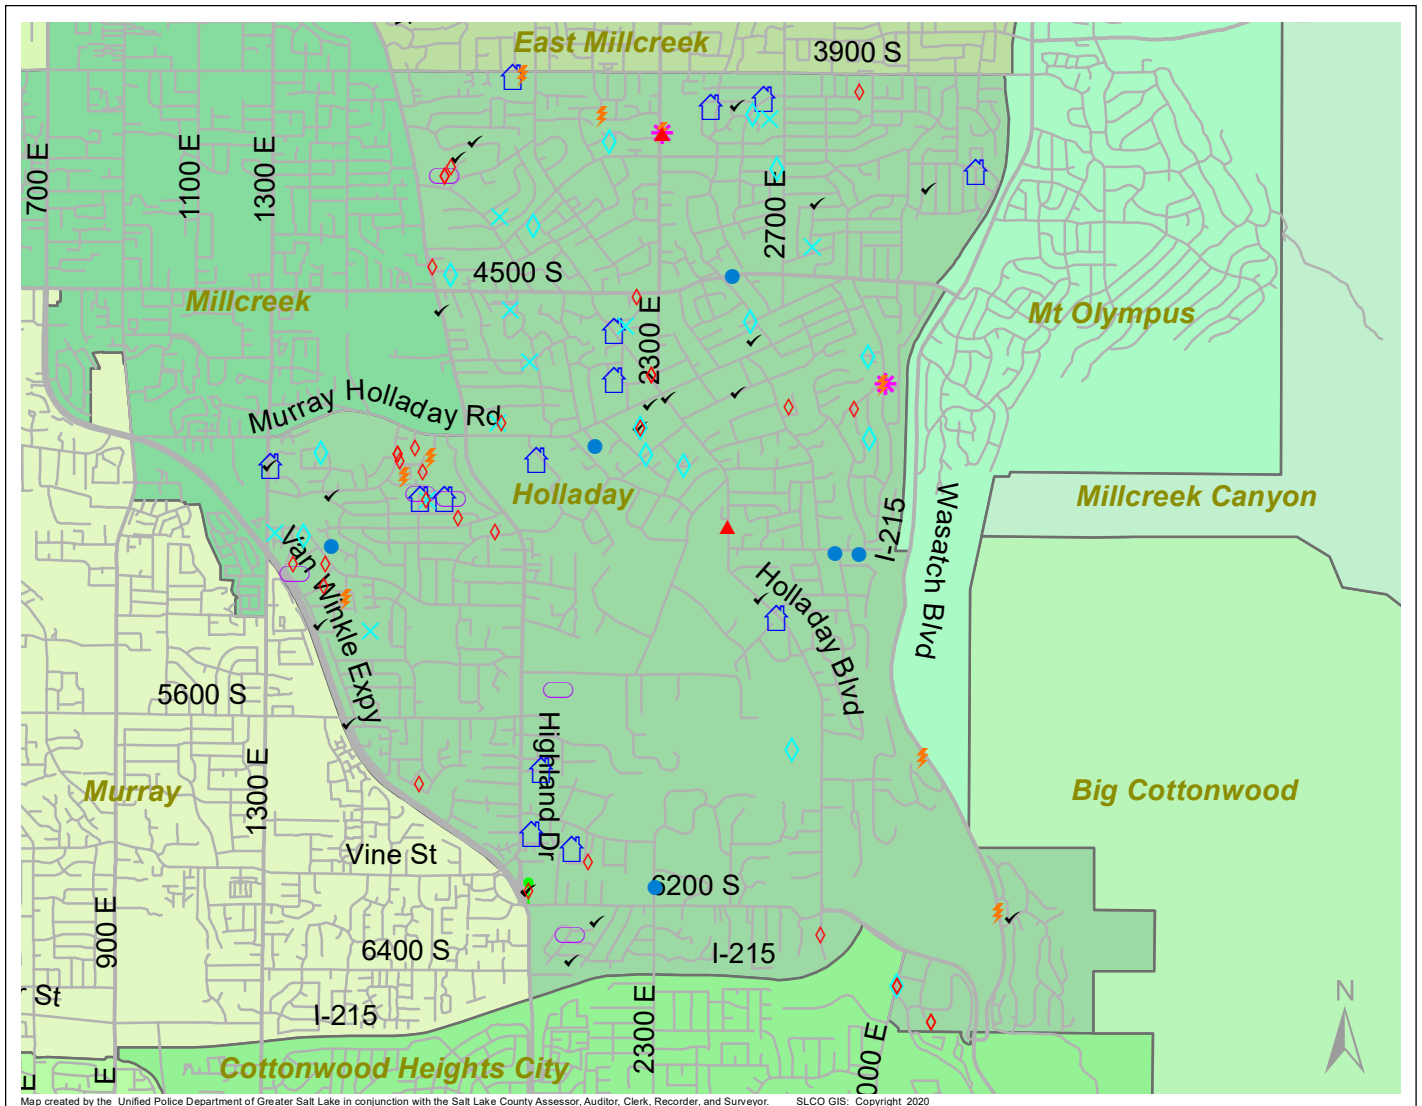

Case Report: Holladay

2019

Dec

**UNIFIED
POLICE**
GREATER SALT LAKE

Total Number of Calls: 732
Total Number of Cases: 294
Total Number of Offenses: 324

SUMMARY OF GROUP A CRIMES	
Arson: 0	Domestic Violence: 16
Assaults: 2	Drive-By Shootings: 0
--Aggravated: 0	Drug Offenses: 9
--Simple: 2	Gang-related: 0
Auto Thefts: 6	Graffiti: 1
Burglary: 6	Hate Crimes: Unavailable
--Business: 0	Juvenile-related: Unavailable
--Residential: 6	Sex Crimes: 0
Homicide: 0	Suspicious Circumstances: 22
Sexual Assault: 2	Vandalism: 18
Robbery: 1	Weapon Violation: 0
Theft/Larceny: 15	Weapon/Force Involved: 5
Vehicle Burglary: 31	1 (Gun): 1
	2 (Knife): 1
	3 (Force Involved): 2
	5 (Unknown): 0
	6 (Rifle/Shotgun): 0

1. **LEGEND:**
2. Arson
   - Assault-Aggravated or Simple
   - Auto Theft
   - Burglary-Business or Residential
   - Domestic Violence
   - Drive-By Shooting
   - Drug-related Offense
   - Graffiti
   - Homicide
   - Sexual Assault
   - Robbery
   - Sex Offense
   - Suspicious Circumstance
   - Theft/Larceny
   - Vandalism
   - Vehicle Burglary
   - Weapon Violation