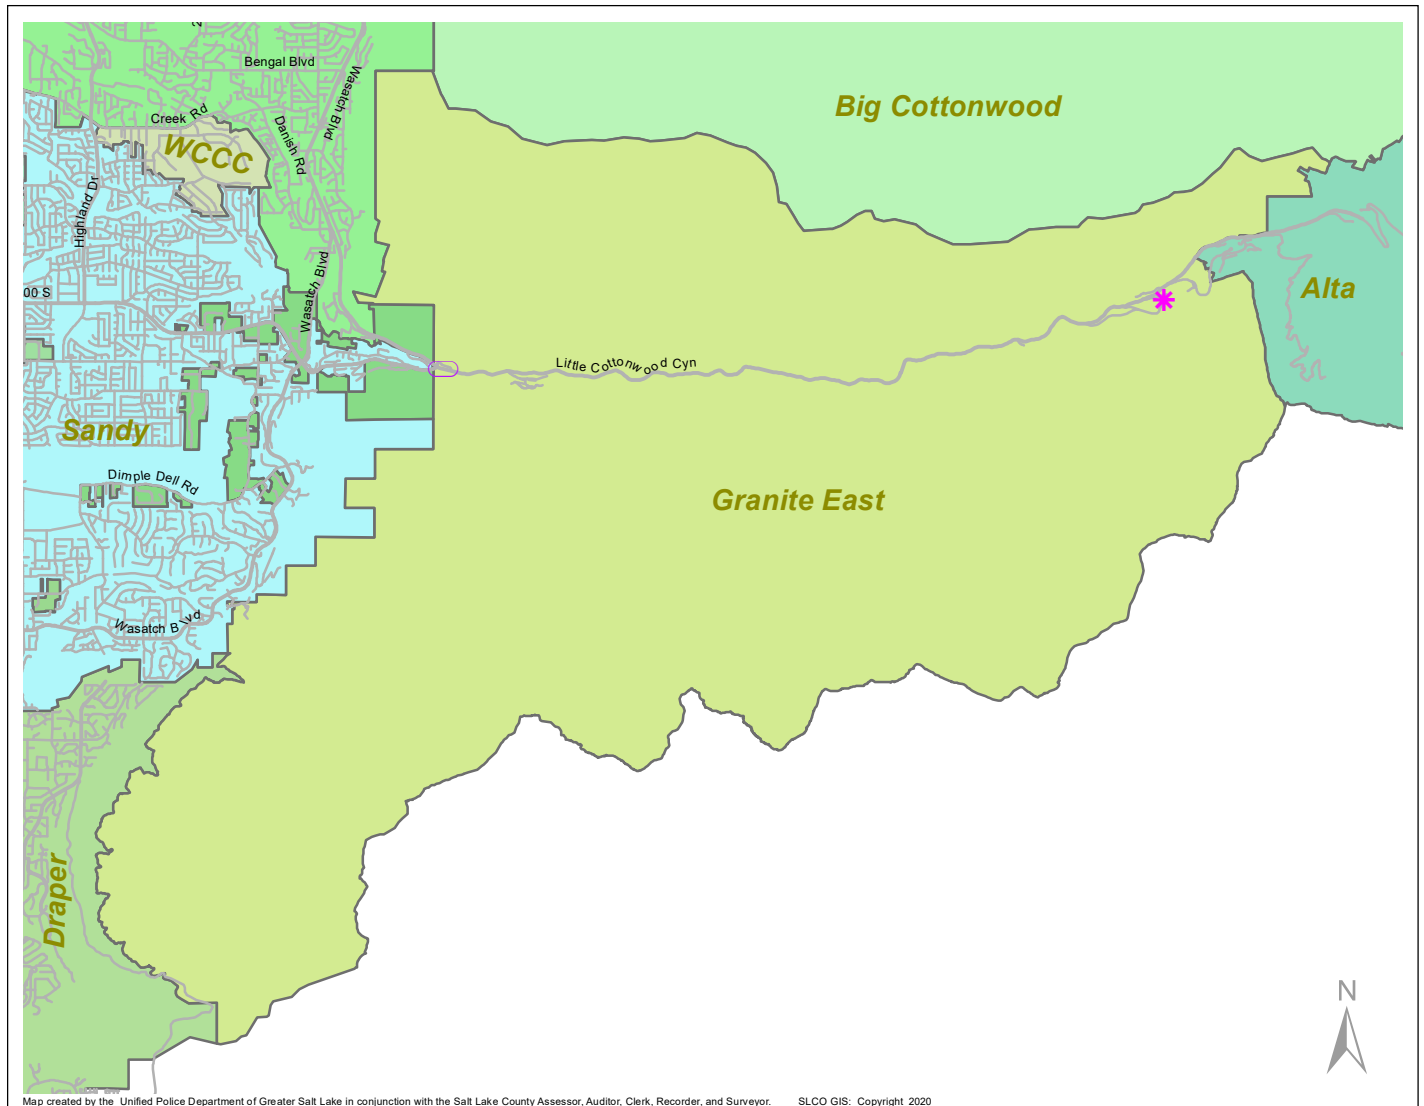

Case Report: Granite East

2019

Dec

**UNIFIED
POLICE**
GREATER SALT LAKE

Total Number of Calls: 108
Total Number of Cases: 40
Total Number of Offenses: 44

SUMMARY OF GROUP A CRIMES	
Arson: 0	Domestic Violence: 0
Assaults: 1	Drive-By Shootings: 0
--Aggravated: 0	Drug Offenses: 0
--Simple: 1	Gang-related: 0
Auto Thefts: 1	Graffiti: 0
Burglary: 0	Hate Crimes: Unavailable
--Business: 0	Juvenile-related: Unavailable
--Residential: 0	Sex Crimes: 0
Homicide: 0	Suspicious Circumstances: 0
Sexual Assault: 0	Vandalism: 0
Robbery: 0	Weapon Violation: 0
Theft/Larceny: 0	Weapon/Force Involved: 1
Vehicle Burglary: 0	1 (Gun): 0
	2 (Knife): 0
	3 (Force Involved): 1
	5 (Unknown): 0
	6 (Rifle/Shotgun): 0

1. **LEGEND:**
2. Arson
   - Assault-Aggravated or Simple
   - Auto Theft
   - Burglary-Business or Residential
   - Domestic Violence
   - Drive-By Shooting
   - Drug-related Offense
   - Graffiti
   - Homicide
   - Sexual Assault
   - Robbery
   - Sex Offense
   - Suspicious Circumstance
   - Theft/Larceny
   - Vandalism
   - Vehicle Burglary
   - Weapon Violation